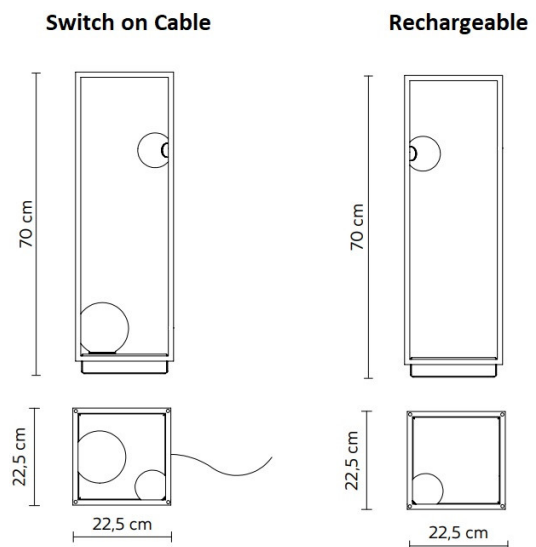

PRODUCT SPECIFICATION

- Light Source:** **Switch on cable:** 10.6W, 3000K, 1368 lumens  
**rechargeable:** 2.6W, 3000K, 360 lumens
- IP Code:** 20
- Dimming:** **Switch on cable:** In line dimmer on the cable.  
**rechargeable:** on/off switch included on the product.
- Dimensions:** 70cm height  
22.5cm depth  
22.5cm width