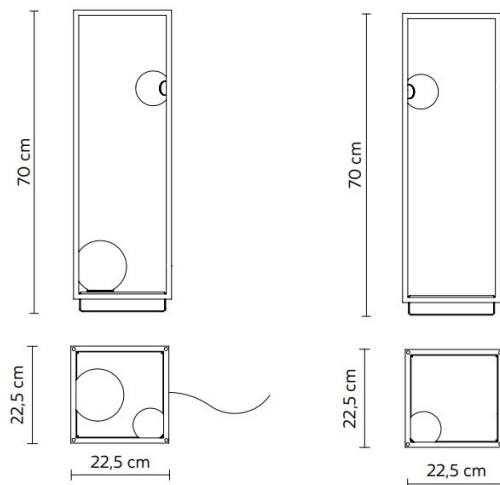

PRODUCT SPECIFICATION

Light Source: **Switch on cable:** 10.6W, 3000K, 1368 lumens
rechargeable: 2.6W, 3000K, 360 lumens

IP Code: 20

Dimming: **Switch on cable:** In line dimmer on the cable.
rechargeable: on/off switch included on the product.

Dimensions: 70cm height
22.5cm depth
22.5cm width

Switch on Cable

Rechargeable

For all sales and technical enquiries, please contact:

+44 (0)114 263 4266

info@davidvillagelighting.co.uk

www.davidvillagelighting.co.uk