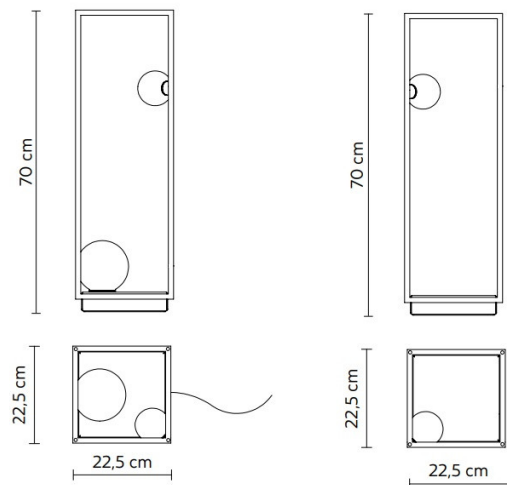

PRODUCT SPECIFICATION

- **Light Source:** **Switch on cable:** 10.6W, 3000K, 1368 lumens
  rechargeable: 2.6W, 3000K, 360 lumens
- **IP Code:** 20
- **Dimming:** **Switch on cable:** In line dimmer on the cable.
  rechargeable: on/off switch included on the product.
- **Dimensions:** 70cm height
  22.5cm depth
  22.5cm width

Switch on Cable

Rechargeable