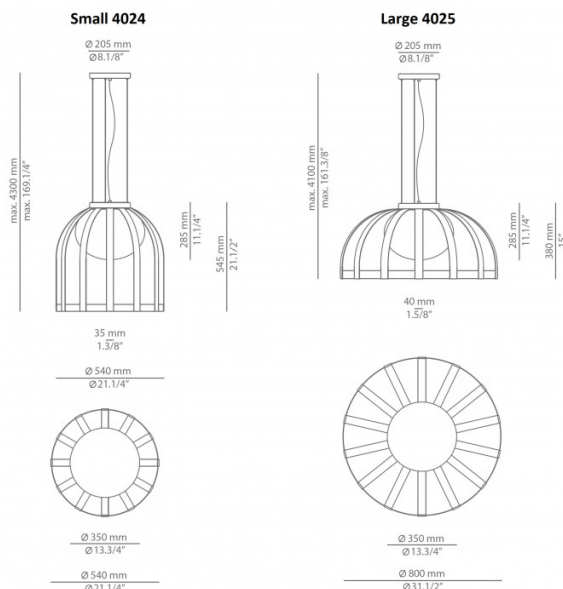

estiluz[®]

Estiluz Bols LED Outdoor Pendant

LA10569/P

SOURCE: <https://www.davidvillagelighting.co.uk/product/Estiluz-Bols-LED-Outdoor-Pendant/10000517>

PRODUCT DESCRIPTION

Designer: Mermelada Estudio

Bols Outdoor LED Pendant Light by Estiluz

PRODUCT SPECIFICATION

- Light Source:** 10W, 2700K, 870 Lumens
- IP Code:** 65
- Dimming:** Dimmable via Triac dimming.
- Dimensions:** Shade: Ø80cm
Shade Height: 38cm
Ceiling Canopy: Ø20.5cm
Maximum Drop: 410cm