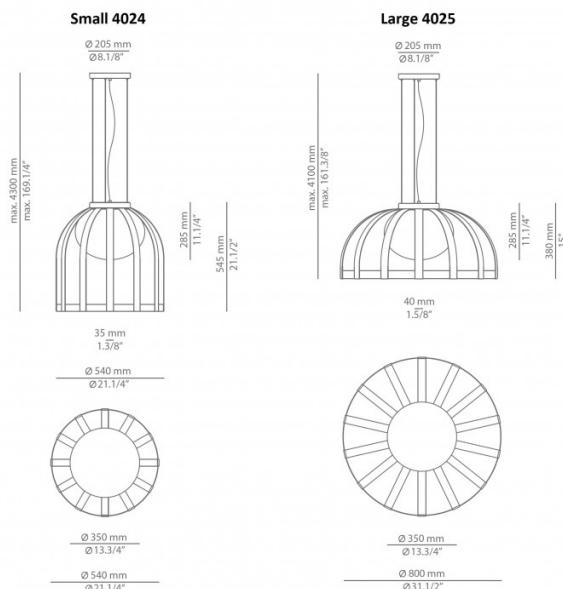

estiluz[®]

Estiluz Bols LED Outdoor Pendant

LA10569/P

SOURCE: <https://www.davidvillagelighting.co.uk/product/Estiluz-Bols-LED-Outdoor-Pendant/10000517>

PRODUCT DESCRIPTION

Designer: Mermelada Estudio

Bols Outdoor LED Pendant Light by Estiluz

PRODUCT SPECIFICATION

Light Source: 10W, 2700K, 730 Lumens
IP Code: 65
Dimming: Dimmable via Triac dimming.
Dimensions: **Small 4024:**
 Shade: Ø54cm
 Shade Height: 54.5cm
 Ceiling Canopy: Ø20.5cm
 Maximum Drop: 430cm

Large 4025:
 Shade: Ø80cm
 Shade Height: 38cm
 Ceiling Canopy: Ø20.5cm
 Maximum Drop: 410cm

For all sales and technical enquiries, please contact:

+44 (0)114 263 4266

info@davidvillagelighting.co.uk

www.davidvillagelighting.co.uk