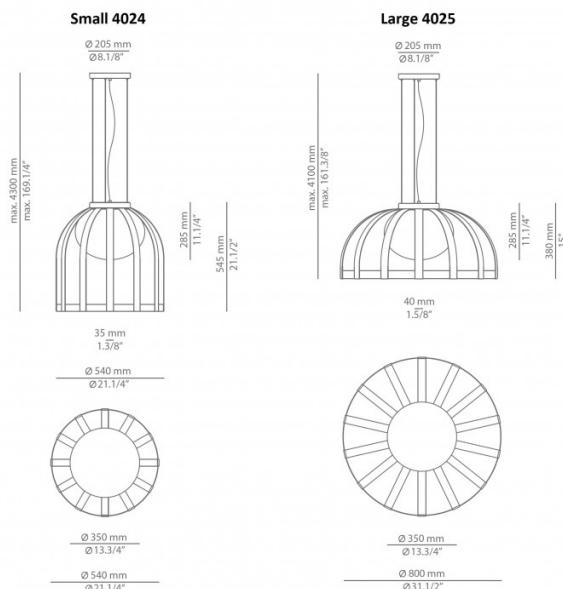

**PRODUCT SPECIFICATION**

**Light Source:** 10W, 2700K, 730 Lumens  
**IP Code:** 65  
**Dimming:** Dimmable via Triac dimming.  
**Dimensions:** **Small 4024:**  
 Shade: Ø54cm  
 Shade Height: 54.5cm  
 Ceiling Canopy: Ø20.5cm  
 Maximum Drop: 430cm

**Large 4025:**  
 Shade: Ø80cm  
 Shade Height: 38cm  
 Ceiling Canopy: Ø20.5cm  
 Maximum Drop: 410cm

**For all sales and technical enquiries, please contact:**

+44 (0)114 263 4266

info@davidvillagelighting.co.uk