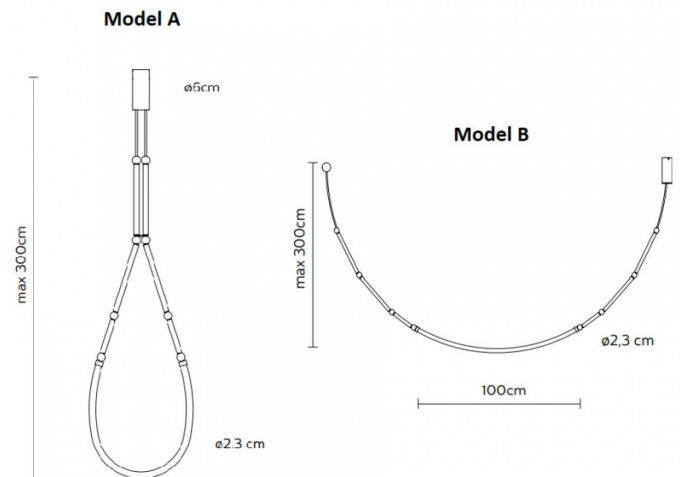

PRODUCT SPECIFICATION

- Light** 14.4W, 3000K, 922 lumens
- Source:**
- IP Code:** 20
- Dimming:** Dimmable via 1-10v dimming systems. Please consult your electrician, additional wiring may be required on-site.
- Dimensions: Model A:**
 - 300cm max drop
 - Ø6cm ceiling cup
 - 300cm cable
- Model B:**
 - 300cm max drop
 - 100cm LED module