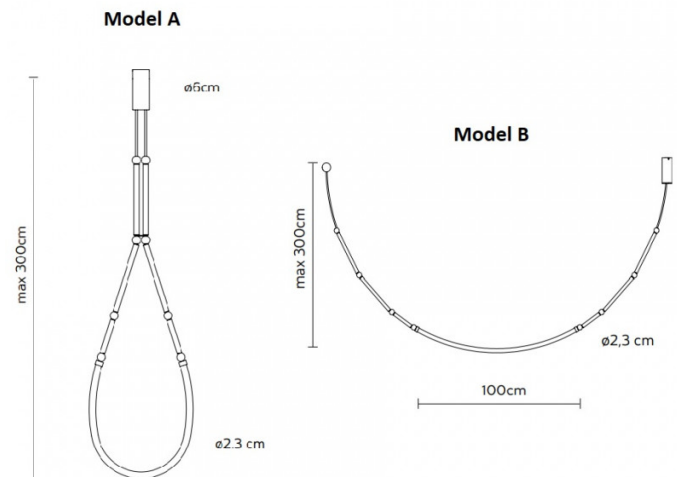

PRODUCT SPECIFICATION

- Light** 14.4W, 3000K, 922 lumens
- Source:**
- IP Code:** 20
- Dimming:** Dimmable via 1-10v dimming systems. Please consult your electrician, additional wiring may be required on-site.
- Dimensions: Model A:**
 - 300cm max drop
 - Ø6cm ceiling cup
 - 300cm cable
- Model B:**
 - 300cm max drop
 - 100cm LED module