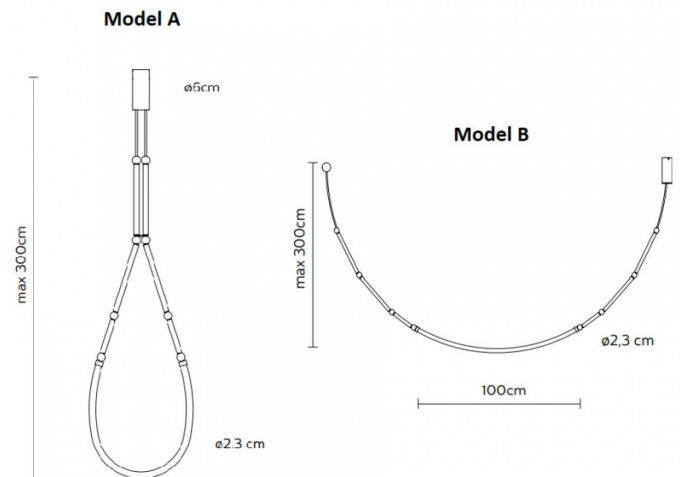

PRODUCT SPECIFICATION

- Light Source:** 14.4W, 3000K, 922 lumens
- IP Code:** 20
- Dimming:** Dimmable via 1-10v dimming systems. Please consult your electrician, additional wiring may be required on-site.
- Dimensions: Model A:**
 - 300cm max drop
 - Ø6cm ceiling cup
 - 300cm cable
- Model B:**
 - 300cm max drop
 - 100cm LED module