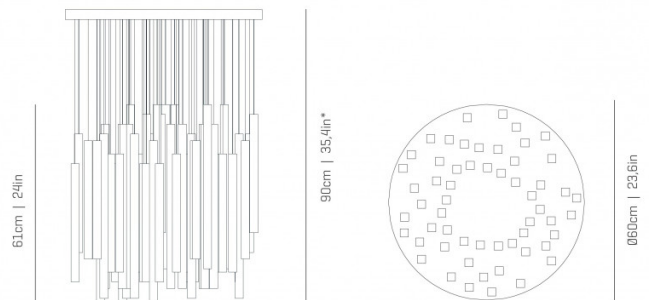

PRODUCT SPECIFICATION

Light Source: 1 x Max 12W E27 LED (excluded)

IP Code: 20

Dimming: Dimmable via mains phase dimming.

Dimensions: Ø60cm
Height: 61cm
Drop Height: 90cm