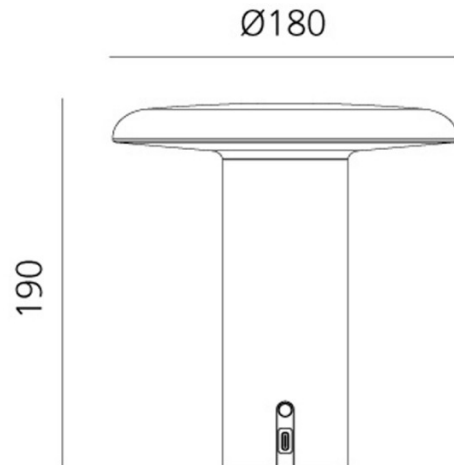

Artemide

Artemide Takku LED Portable Table Lamp

LA10574

SOURCE: <https://www.davidvillagelighting.co.uk/product/Artemide-Takku-LED-Portable-Table-Lamp/10000510>

PRODUCT DESCRIPTION

Designer: Foster + Partners

Takku Portable LED Table Lamp by Artemide

We currently have limited stock of this item in our [Clearance section](#).

The Takku portable table light was designed by Foster + Partners, an international design studio which has been creating products since 1967. Always wanting to produce a design that is made well and responsibly, the Takku is no exception, with a robust yet elegant form which has smooth lines and an organic silhouette. The table light is made from aluminium and features a methacrylate diffuser to disperse the light source and create a warm glow.

The Takku LED portable light is the perfect for solution for work and living spaces, with the ability to be carried around your entire interior for handy and functional lighting. The table lamp comes with a integrated dimmer switch on the stem so you can adjust the light intensity in three steps. The portable lamp also charges using the included USB-C cable and lasts for up to 32 hours when on the lowest light intensity. Available in six chic colours to suit all your needs.

PRODUCT SPECIFICATION

- **Light Source:** 2.4W, 3000K, 145 lumens
- **IP Code:** 20
- **Dimming:** Integrated dimmer on the product
- **Dimensions:** Ø18cm shade
  19.1cm height
  Ø6.5cm base
  75cm charger cable length