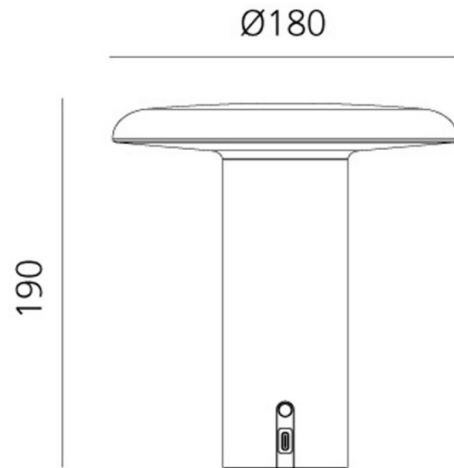

PRODUCT SPECIFICATION

- Light Source:** 2.4W, 3000K, 145 lumens
- IP Code:** 20
- Dimming:** Integrated dimmer on the product
- Dimensions:** Ø18cm shade
19.1cm height
Ø6.5cm base
75cm charger cable length