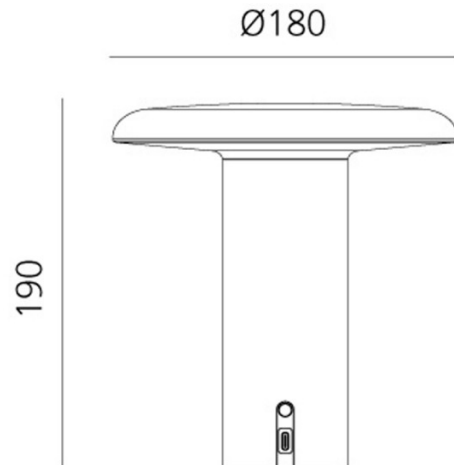

## PRODUCT SPECIFICATION

- Light Source:** 2.4W, 3000K, 145 lumens
- IP Code:** 20
- Dimming:** Integrated dimmer on the product
- Dimensions:** Ø18cm shade  
19.1cm height  
Ø6.5cm base  
75cm charger cable length