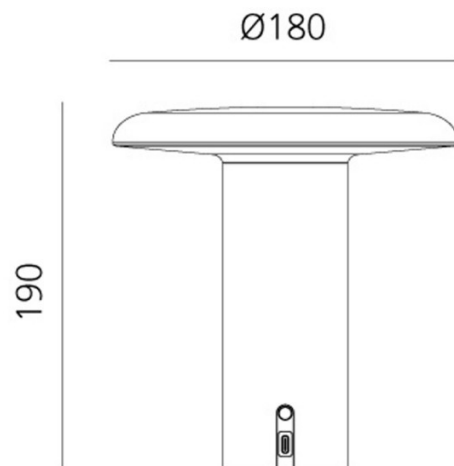

## PRODUCT SPECIFICATION

**Light Source:** 2.4W, 3000K, 145 lumens

**IP Code:** 20

**Dimming:** Integrated dimmer on the product

**Dimensions:** Ø18cm shade  
19.1cm height  
Ø6.5cm base  
75cm charger cable length