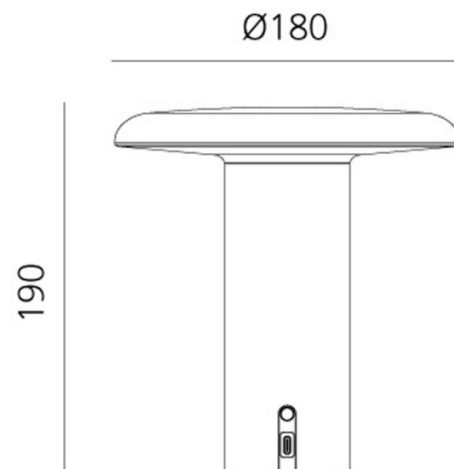

PRODUCT SPECIFICATION

Light Source: 2.4W, 3000K, 145 lumens

IP Code: 20

Dimming: Integrated dimmer on the product

Dimensions: Ø18cm shade
19.1cm height
Ø6.5cm base
75cm charger cable length

For all sales and technical enquiries, please contact: