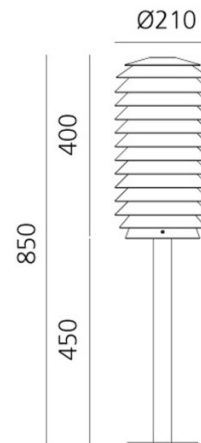

PRODUCT SPECIFICATION

Light Source: 20W, 3000K, 521 lumens

IP Code: 65

Dimming: Non-dimmable

Dimensions: Ø21cm shade
40cm shade height
85cm height

For all sales and technical enquiries, please contact:

+44 (0)114 263 4266