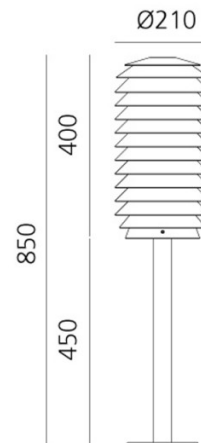

## PRODUCT SPECIFICATION

**Light Source:** 20W, 3000K, 521 lumens

**IP Code:** 65

**Dimming:** Non-dimmable

**Dimensions:** Ø21cm shade  
40cm shade height  
85cm height

For all sales and technical enquiries, please contact: