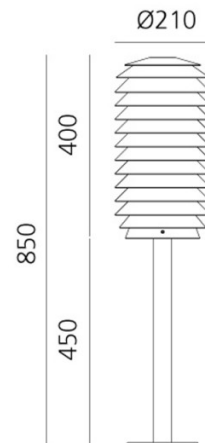

PRODUCT SPECIFICATION

Light Source: 20W, 3000K, 521 lumens

IP Code: 65

Dimming: Non-dimmable

Dimensions: Ø21cm shade
40cm shade height
85cm height

For all sales and technical enquiries, please contact:

+44 (0)114 263 4266