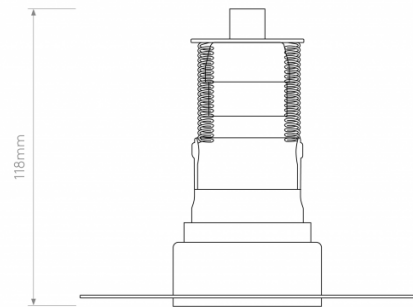

The Trimless Mini recessed lamp is a subtle and seamless light that installs in the ceiling before plastering for an uninterrupted and flawless look. The small size of the Trimless Mini makes it perfect for lighting small spaces, alcoves and for use in multiple for an effective and concentrated flow of light that directs downwards.

The Trimless Mini recessed light comes in a simple matt white finish and sits inside the ceiling for a barely-there and smooth aesthetic. Use in homes, projects, hospitality venues, offices and more for an easy and modern lighting solution to suit all your needs.

PRODUCT SPECIFICATION

Light Source: 1 x Max 4W GU10 MR11 35mm LED (excluded)

IP Code: 20

Dimming: Dimmable via mains phase dimming.

Dimensions: Ø5.1cm
Depth: 11.8cm

For all sales and technical enquiries, please contact: