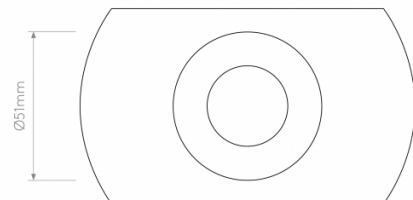

The Trimless Mini recessed lamp is a subtle and seamless light that installs in the ceiling before plastering for an uninterrupted and flawless look. The small size of the Trimless Mini makes it perfect for lighting small spaces, alcoves and for use in multiple for an effective and concentrated flow of light that directs downwards.

The Trimless Mini recessed light comes in a simple matt white finish and sits inside the ceiling for a barely-there and smooth aesthetic. Use in homes, projects, hospitality venues, offices and more for an easy and modern lighting solution to suit all your needs.

PRODUCT SPECIFICATION

Light Source: 1 x Max 4W GU10 MR11 35mm LED (excluded)

IP Code: 20

Dimming: Dimmable via mains phase dimming.

Dimensions: Ø5.1cm
Depth: 11.8cm

For all sales and technical enquiries, please contact: