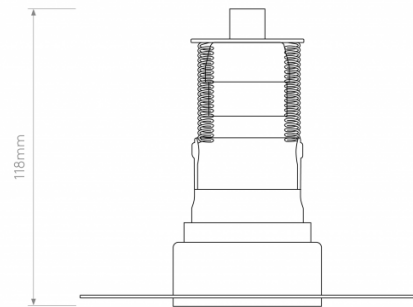

### Trimless Mini Recessed Ceiling Light by Astro

The Trimless Mini recessed lamp is a subtle and seamless light that installs in the ceiling before plastering for an uninterrupted and flawless look. The small size of the Trimless Mini makes it perfect for lighting small spaces, alcoves and for use in multiple for an effective and concentrated flow of light that directs downwards.

The Trimless Mini recessed light comes in a simple matt white finish and sits inside the ceiling for a barely-there and smooth aesthetic. Use in homes, projects, hospitality venues, offices and more for an easy and modern lighting solution to suit all your needs.

## PRODUCT SPECIFICATION

**Light Source:** 1 x Max 4W GU10 MR11 35mm LED (excluded)

**IP Code:** 20

**Dimming:** Dimmable via mains phase dimming.

**Dimensions:** Ø5.1cm  
Depth: 11.8cm

For all sales and technical enquiries, please contact: