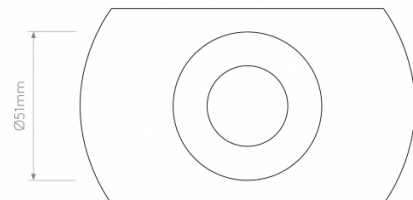

The Trimless Mini recessed light comes in a simple matt white finish and sits inside the ceiling for a barely-there and smooth aesthetic. Use in homes, projects, hospitality venues, offices and more for an easy and modern lighting solution to suit all your needs.

## PRODUCT SPECIFICATION

**Light Source:** 1 x Max 4W GU10 MR11 35mm LED (excluded)

**IP Code:** 20

**Dimming:** Dimmable via mains phase dimming.

**Dimensions:** Ø5.1cm  
Depth: 11.8cm

For all sales and technical enquiries, please contact: