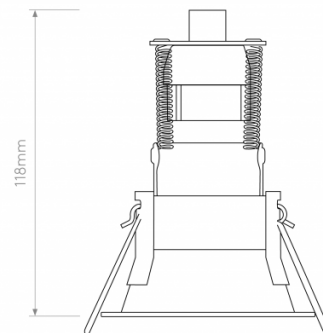

Available in matt black or matt white, the Minima Mini recessed ceiling lamp can be used in a wide variety of settings, whether at home or at work. The recessed light can also be installed retrospectively into the ceiling for ease of use and will create a clean and minimalist look in any design scheme. The Minima Mini also comes with a honeycomb louvre which helps to reduce glare.

PRODUCT SPECIFICATION

Light Source: 1 x Max 4W GU10 MR11 35mm LED (excluded)

IP Code: 20

Dimming: Dimmable via mains phase dimming.

Dimensions: Ø7.4cm
Depth: 11.8cm

For all sales and technical enquiries, please contact: