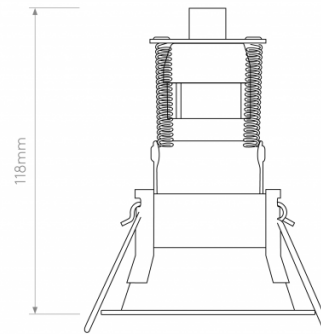

#### Minima Mini Recessed Ceiling Light by Astro

The Minima Mini recessed lamp is part of the [Astro Minima collection](#), a subtle and functional range that provides effective lighting. The Minima Mini is best used in small rooms and alcoves, being able to highlight certain features of your interior with an atmospheric and useful glow.

Available in matt black or matt white, the Minima Mini recessed ceiling lamp can be used in a wide variety of settings, whether at home or at work. The recessed light can also be installed retrospectively into the ceiling for ease of use and will create a clean and minimalist look in any design scheme. The Minima Mini also comes with a honeycomb louvre which helps to reduce glare.

### PRODUCT SPECIFICATION

**Light Source:** 1 x Max 4W GU10 MR11 35mm LED (excluded)

**IP Code:** 20

**Dimming:** Dimmable via mains phase dimming.

**Dimensions:** Ø7.4cm  
Depth: 11.8cm

**For all sales and technical enquiries, please contact:**