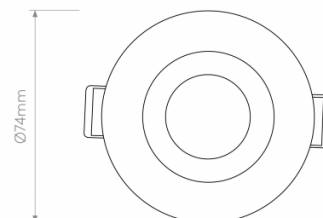

The Minima Mini recessed lamp is part of the [Astro Minima collection](#), a subtle and functional range that provides effective lighting. The Minima Mini is best used in small rooms and alcoves, being able to highlight certain features of your interior with an atmospheric and useful glow.

Available in matt black or matt white, the Minima Mini recessed ceiling lamp can be used in a wide variety of settings, whether at home or at work. The recessed light can also be installed retrospectively into the ceiling for ease of use and will create a clean and minimalist look in any design scheme. The Minima Mini also comes with a honeycomb louvre which helps to reduce glare.

PRODUCT SPECIFICATION

Light Source: 1 x Max 4W GU10 MR11 35mm LED (excluded)

IP Code: 20

Dimming: Dimmable via mains phase dimming.

Dimensions: Ø7.4cm
Depth: 11.8cm

For all sales and technical enquiries, please contact: