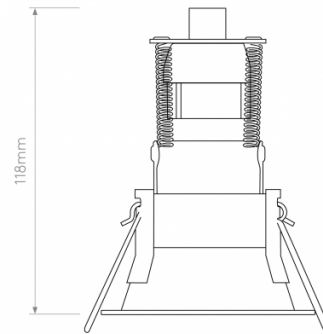

Available in matt black or matt white, the Minima Mini recessed ceiling lamp can be used in a wide variety of settings, whether at home or at work. The recessed light can also be installed retrospectively into the ceiling for ease of use and will create a clean and minimalist look in any design scheme. The Minima Mini also comes with a honeycomb louvre which helps to reduce glare.

PRODUCT SPECIFICATION

Light Source: 1 x Max 4W GU10 MR11 35mm LED (excluded)

IP Code: 20

Dimming: Dimmable via mains phase dimming.

Dimensions: Ø7.4cm
Depth: 11.8cm

For all sales and technical enquiries, please contact: