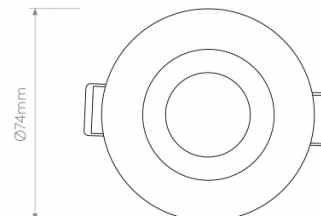

#### Minima Mini Recessed Ceiling Light by Astro

The Minima Mini recessed lamp is part of the [Astro Minima collection](#), a subtle and functional range that provides effective lighting. The Minima Mini is best used in small rooms and alcoves, being able to highlight certain features of your interior with an atmospheric and useful glow.

Available in matt black or matt white, the Minima Mini recessed ceiling lamp can be used in a wide variety of settings, whether at home or at work. The recessed light can also be installed retrospectively into the ceiling for ease of use and will create a clean and minimalist look in any design scheme. The Minima Mini also comes with a honeycomb louvre which helps to reduce glare.

### PRODUCT SPECIFICATION

**Light Source:** 1 x Max 4W GU10 MR11 35mm LED (excluded)

**IP Code:** 20

**Dimming:** Dimmable via mains phase dimming.

**Dimensions:** Ø7.4cm  
Depth: 11.8cm

For all sales and technical enquiries, please contact: