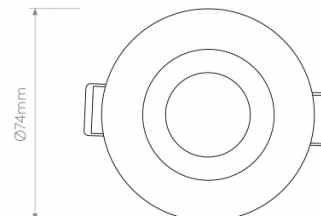

#### Minima Mini Recessed Ceiling Light by Astro

The Minima Mini recessed lamp is part of the [Astro Minima collection](#), a subtle and functional range that provides effective lighting. The Minima Mini is best used in small rooms and alcoves, being able to highlight certain features of your interior with an atmospheric and useful glow.

Available in matt black or matt white, the Minima Mini recessed ceiling lamp can be used in a wide variety of settings, whether at home or at work. The recessed light can also be installed retrospectively into the ceiling for ease of use and will create a clean and minimalist look in any design scheme. The Minima Mini also comes with a honeycomb louvre which helps to reduce glare.

### PRODUCT SPECIFICATION

**Light Source:** 1 x Max 4W GU10 MR11 35mm LED (excluded)

**IP Code:** 20

**Dimming:** Dimmable via mains phase dimming.

**Dimensions:** Ø7.4cm  
Depth: 11.8cm

**For all sales and technical enquiries, please contact:**