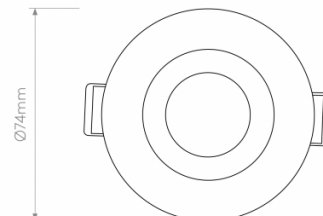

The Minima Mini recessed lamp is part of the [Astro Minima collection](#), a subtle and functional range that provides effective lighting. The Minima Mini is best used in small rooms and alcoves, being able to highlight certain features of your interior with an atmospheric and useful glow.

Available in matt black or matt white, the Minima Mini recessed ceiling lamp can be used in a wide variety of settings, whether at home or at work. The recessed light can also be installed retrospectively into the ceiling for ease of use and will create a clean and minimalist look in any design scheme. The Minima Mini also comes with a honeycomb louvre which helps to reduce glare.

PRODUCT SPECIFICATION

Light Source: 1 x Max 4W GU10 MR11 35mm LED (excluded)

IP Code: 20

Dimming: Dimmable via mains phase dimming.

Dimensions: Ø7.4cm
Depth: 11.8cm

For all sales and technical enquiries, please contact: