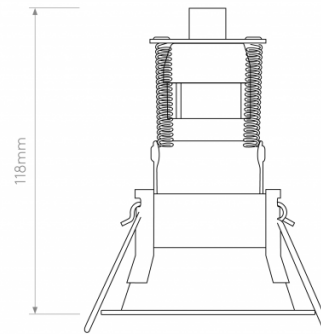

#### Minima Mini Recessed Ceiling Light by Astro

The Minima Mini recessed lamp is part of the [Astro Minima collection](#), a subtle and functional range that provides effective lighting. The Minima Mini is best used in small rooms and alcoves, being able to highlight certain features of your interior with an atmospheric and useful glow.

Available in matt black or matt white, the Minima Mini recessed ceiling lamp can be used in a wide variety of settings, whether at home or at work. The recessed light can also be installed retrospectively into the ceiling for ease of use and will create a clean and minimalist look in any design scheme. The Minima Mini also comes with a honeycomb louvre which helps to reduce glare.

### PRODUCT SPECIFICATION

**Light Source:** 1 x Max 4W GU10 MR11 35mm LED (excluded)

**IP Code:** 20

**Dimming:** Dimmable via mains phase dimming.

**Dimensions:** Ø7.4cm  
Depth: 11.8cm

For all sales and technical enquiries, please contact: