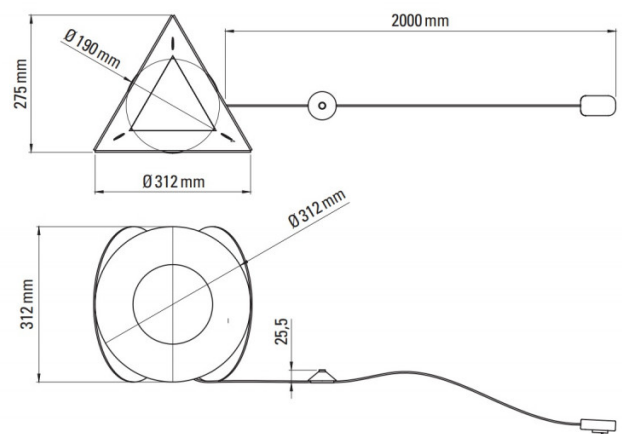

## PRODUCT SPECIFICATION

**Light Source:** 6.1W, 2700-3400K, 610 Lumens

**IP Code:** 20

**Dimming:** In line dimmer included on cable.

**Dimensions:** Ø31.2cm  
Width: 27.5cm  
Height: 31.2cm  
Cable Length: 200cm