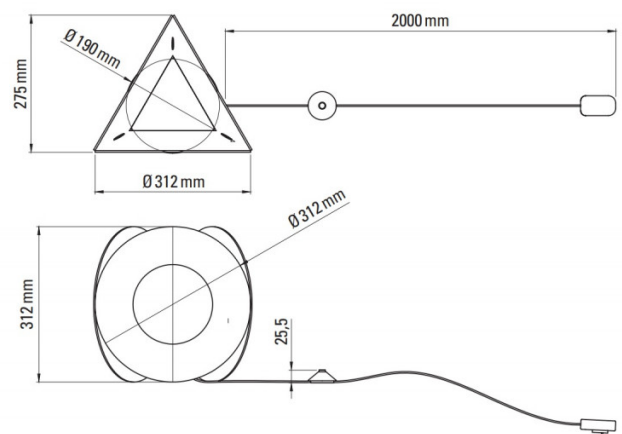

DCW éditions Armen LED Table Lamp

LA10572

SOURCE: <https://www.davidvillagelighting.co.uk/product/DCW-editions-Armen-LED-Table-Lamp/10000502>

PRODUCT DESCRIPTION

Designer: Gregoire de Lafforest

Armen by DCW éditions

Armen was designed by Grégoire de Lafforest who was inspired by geometric shapes and mathematical objects. It is a play of shapes, between sphere and cone. The table lamp takes its name from the eponymous lighthouse off the coast of Brittany, in France. Like the lamp's design, the lighthouse has three cones that will beam light in every direction and warn nautical traffic.

You can adjust both light intensity and the colour temperature of the Armen lamp. An inline dimmer allows you to turn the light on and off, or dim the light. Similarly, a switch located on the base of the lamp lets you change the colour temperature from warmest white (2700K) to warm white (3400K).

A stylish and unique design, the Armen light is perfect for any interior space. Whether for your home or office space, the Armen will instantly draw anyone's attention.

PRODUCT SPECIFICATION

Light Source: 6.1W, 2700-3400K, 610 Lumens

IP Code: 20

Dimming: In line dimmer included on cable.

Dimensions: Ø31.2cm
Width: 27.5cm
Height: 31.2cm
Cable Length: 200cm