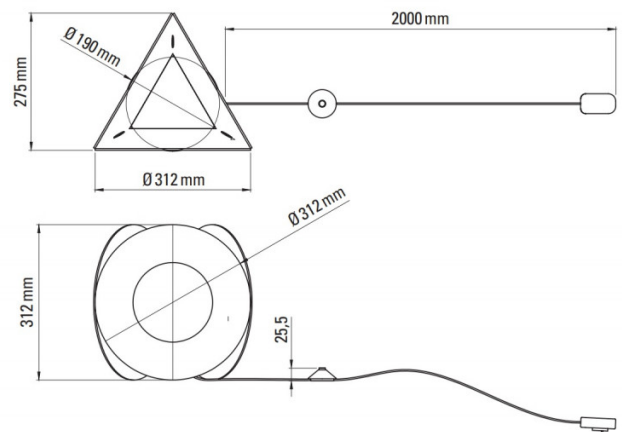

IP Code: 20

Dimming: In line dimmer included on cable.

Dimensions: Ø31.2cm
Width: 27.5cm
Height: 31.2cm
Cable Length: 200cm

For all sales and technical enquiries, please contact:

+44 (0)114 263 4266

info@davidvillagelighting.co.uk