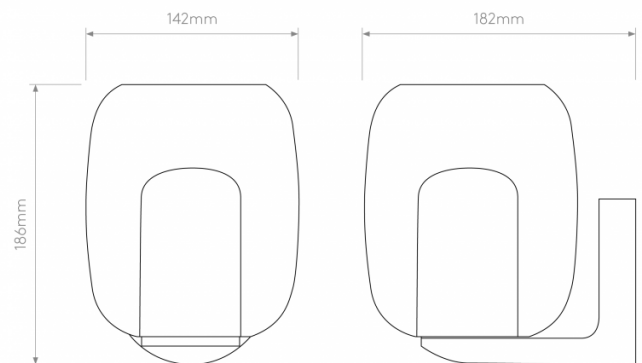

### PRODUCT SPECIFICATION

**Light Source:** 1 x Max 3W G9 LED (excluded)

**IP Code:** 44

**Dimming:** Dimmable via mains phase dimming

**Dimensions:** Shade: Ø14.2cm  
Height: 18.6cm  
Depth from Wall: 18.2cm