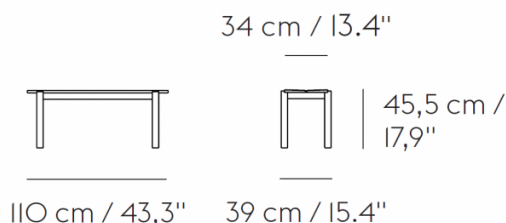

The bench is available in two sizes, a small 110cm and longer 170cm in five finishes: black, burnt orange, grey, grey and dark green. The benches can be paired with the Linear Steel tables and create a colourful seating area in your patio or garden. The Linear Steel Bench is perfect for both residential and commercial use. The series also includes a smaller cafe table (square and round) and for seating, you can also choose from an armchair or side chair.

PRODUCT SPECIFICATION

Dimensions: Small:

Length: 110cm
Width: 39cm
Height: 45.5cm

Large:

Length: 170cm
Width: 39cm
Height: 45.5cm

For all sales and technical enquiries, please contact:

+44 (0)114 263 4266

info@davidvillagelighting.co.uk