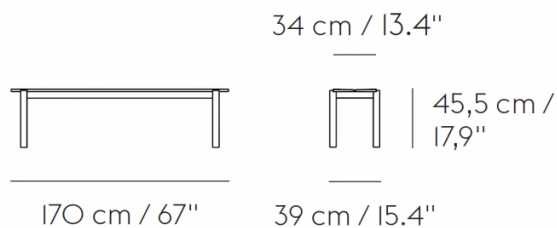

The bench is available in two sizes, a small 110cm and longer 170cm in five finishes: black, burnt orange, grey, grey and dark green. The benches can be paired with the Linear Steel tables and create a colourful seating area in your patio or garden. The Linear Steel Bench is perfect for both residential and commercial use. The series also includes a smaller cafe table (square and round) and for seating, you can also choose from an armchair or side chair.

PRODUCT SPECIFICATION

Dimensions: Small:

Length: 110cm
Width: 39cm
Height: 45.5cm

Large:

Length: 170cm
Width: 39cm
Height: 45.5cm

For all sales and technical enquiries, please contact:

+44 (0)114 263 4266

info@davidvillagelighting.co.uk