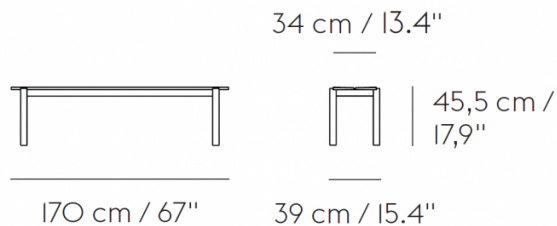

The bench is available in two sizes, a small 110cm and longer 170cm in five finishes: black, burnt orange, grey, grey and dark green. The benches can be paired with the Linear Steel tables and create a colourful seating area in your patio or garden. The Linear Steel Bench is perfect for both residential and commercial use. The series also includes a smaller cafe table (square and round) and for seating, you can also choose from an armchair or side chair.

PRODUCT SPECIFICATION

Dimensions: Small:

Length: 110cm
Width: 39cm
Height: 45.5cm

Large:

Length: 170cm
Width: 39cm
Height: 45.5cm

For all sales and technical enquiries, please contact:

+44 (0)114 263 4266

info@davidvillagelighting.co.uk