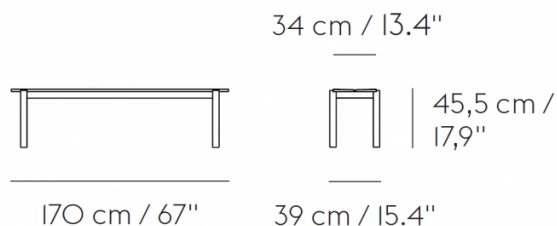

The bench is available in two sizes, a small 110cm and longer 170cm in five finishes: black, burnt orange, grey, grey and dark green. The benches can be paired with the Linear Steel tables and create a colourful seating area in your patio or garden. The Linear Steel Bench is perfect for both residential and commercial use. The series also includes a smaller cafe table (square and round) and for seating, you can also choose from an armchair or side chair.

PRODUCT SPECIFICATION

Dimensions: Small:

Length: 110cm
Width: 39cm
Height: 45.5cm

Large:

Length: 170cm
Width: 39cm
Height: 45.5cm

For all sales and technical enquiries, please contact:

+44 (0)114 263 4266

info@davidvillagelighting.co.uk