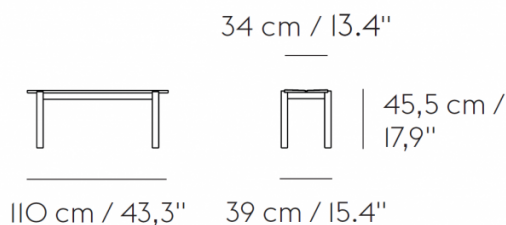

The bench is available in two sizes, a small 110cm and longer 170cm in five finishes: black, burnt orange, grey, grey and dark green. The benches can be paired with the Linear Steel tables and create a colourful seating area in your patio or garden. The Linear Steel Bench is perfect for both residential and commercial use. The series also includes a smaller cafe table (square and round) and for seating, you can also choose from an armchair or side chair.

PRODUCT SPECIFICATION

Dimensions: Small:

Length: 110cm
Width: 39cm
Height: 45.5cm

Large:

Length: 170cm
Width: 39cm
Height: 45.5cm

For all sales and technical enquiries, please contact:

+44 (0)114 263 4266

info@davidvillagelighting.co.uk