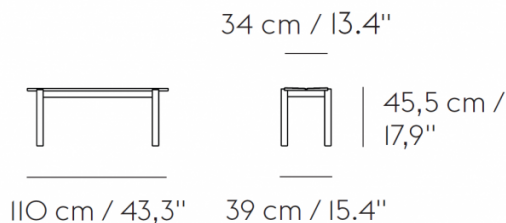

The bench is available in two sizes, a small 110cm and longer 170cm in five finishes: black, burnt orange, grey, grey and dark green. The benches can be paired with the Linear Steel tables and create a colourful seating area in your patio or garden. The Linear Steel Bench is perfect for both residential and commercial use. The series also includes a smaller cafe table (square and round) and for seating, you can also choose from an armchair or side chair.

PRODUCT SPECIFICATION

Dimensions: Small:

Length: 110cm
Width: 39cm
Height: 45.5cm

Large:

Length: 170cm
Width: 39cm
Height: 45.5cm

For all sales and technical enquiries, please contact:

+44 (0)114 263 4266

info@davidvillagelighting.co.uk