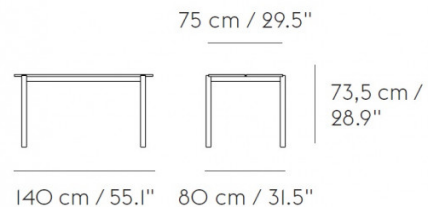

MUUTO

Muuto Linear Steel Table

LA10570/T

SOURCE: <https://www.davidvillagelighting.co.uk/product/Muuto-Linear-Steel-Table/10000492>

PRODUCT DESCRIPTION

Designer: Thomas Bentzen

Muuto Linear Steel Table

Danish designer Thomas Bentzen brings the concepts of longevity and functionality to durable contemporary outdoor furniture. The Linear Steel collection is defined by clean and elegant lines and curved legs. The Linear Steel Table with a sophisticated design is the perfect outdoor solution. Available in two sizes - 140cm in length for small areas, and a longer version at 200cm for bigger spaces. Suitable for both residential and commercial spaces the Linear Steel table is definitely a timeless piece.

PRODUCT SPECIFICATION

- Dimensions: Small:**
 Length: 140cm
 Width: 80cm
 Height: 73.5cm
- Large:**
 Length: 200cm
 Width: 80cm
 Height: 73.5cm

For all sales and technical enquiries, please contact:

+44 (0)114 263 4266