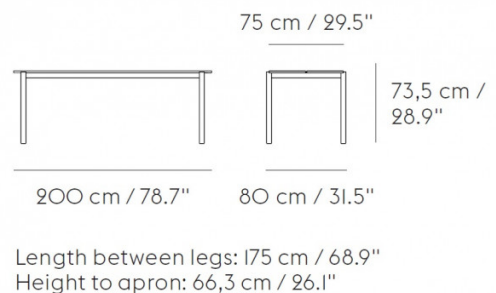

MUUTO

Muuto Linear Steel Table

LA10570/T

SOURCE: <https://www.davidvillagelighting.co.uk/product/Muuto-Linear-Steel-Table/10000492>

PRODUCT DESCRIPTION

Designer: Thomas Bentzen

Muuto Linear Steel Table

Danish designer Thomas Bentzen brings the concepts of longevity and functionality to durable contemporary outdoor furniture. The Linear Steel collection is defined by clean and elegant lines and curved legs. The Linear Steel Table with a sophisticated design is the perfect outdoor solution. Available in two sizes - 140cm in length for small areas, and a longer version at 200cm for bigger spaces. Suitable for both residential and commercial spaces the Linear Steel table is definitely a timeless piece.

The tables are made of durable material, weather and UV-resistant for long-lasting use in any conditions. The entire Linear Steel collection is available in five dashing colours: grey, pale blue, burnt orange, dark green and black. Pair the table with a bench, side chair or armchair and create the perfect nook in your garden.

PRODUCT SPECIFICATION

1. **Dimensions: Small:**
   Length: 140cm
   Width: 80cm
   Height: 73.5cm
2. **Large:**
   Length: 200cm
   Width: 80cm
   Height: 73.5cm