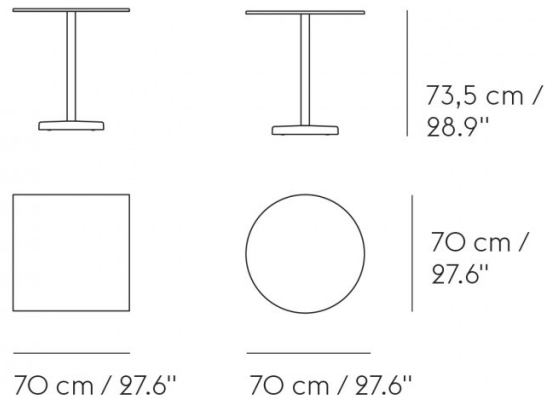

PRODUCT SPECIFICATION

Dimensions: Round
 Ø70cm
 Height: 73.5cm

Square
 Width: 70cm
 Length: 70cm
 Height: 73.5cm

For all sales and technical enquiries, please contact:

+44 (0)114 263 4266

info@davidvillagelighting.co.uk