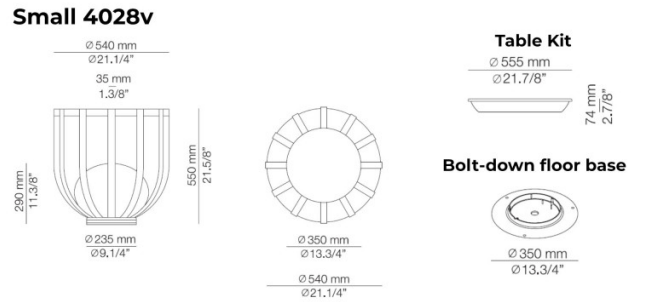

# PRODUCT SPECIFICATION

**Light Source:** 10W, 2700K, 730 Lumens

**IP Code:** 65

**Dimming:** Dimmable via Triac dimming.

**Dimensions: Small 4028**  
 Ø54cm  
 Height: 55cm  
 Base: Ø23.5cm

**Small Table Kit**  
 Ø55.5cm  
 Height: 7.4cm

**Large 4027**  
 Ø39cm  
 Height: 94.5cm  
 Base: Ø23.5cm

**Table Kit**  
 Ø40cm  
 5cm

**Flowerpot Kit**  
 Ø40cm  
 Height: 15.7cm

**For all sales and technical enquiries, please contact:**

+44 (0)114 263 4266