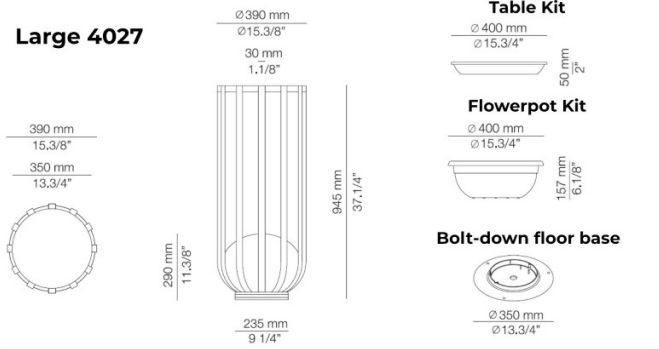

# PRODUCT SPECIFICATION

**Light Source:** 10W, 2700K, 730 Lumens

**IP Code:** 65

**Dimming:** Dimmable via Triac dimming.

**Dimensions: Small 4028**  
 Ø54cm  
 Height: 55cm  
 Base: Ø23.5cm

**Small Table Kit**  
 Ø55.5cm  
 Height: 7.4cm

**Large 4027**  
 Ø39cm  
 Height: 94.5cm  
 Base: Ø23.5cm

**Table Kit**  
 Ø40cm  
 5cm

**Flowerpot Kit**  
 Ø40cm  
 Height: 15.7cm

**For all sales and technical enquiries, please contact:**

+44 (0)114 263 4266