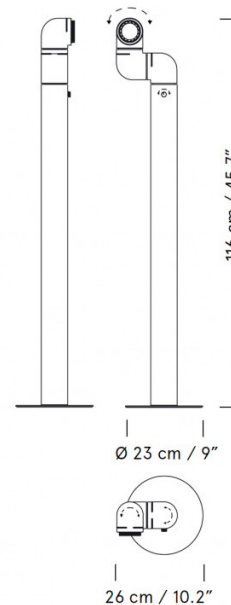

## PRODUCT SPECIFICATION

- Light Source:** 6W, 2700K, 171 Lumens
- IP Code:** 20
- Dimming:** Integrated dimmer on the product.
- Dimensions:** Height: 116cm  
Base: Ø23cm  
Width: 26cm  
Cable Length: 250cm