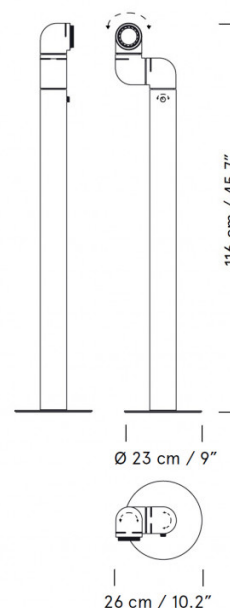

SANTA & COLE

LA5647/F

Santa & Cole Tatu Pie LED Floor Lamp

SOURCE: <https://www.davidvillagelighting.co.uk/product/Santa-Cole-Tatu-Pie-LED-Floor-Lamp/10000476>

PRODUCT DESCRIPTION

Designer: Andre Ricard

Santa & Cole Tatu Pie LED Floor Lamp

The modern design of the Santa & Cole Tatu Pie LED Floor Lamp uses two eye-catching colour finishes to draw attention to the bold and striking design that uses angles and straight lines in a creative and functional way. The red and white finishes can either blend beautifully into a monochrome interior with a white finish or act as a stunning statement piece in a room that starts a conversation with the red finish.

The top of the Tatu Pie floor lamp can be manoeuvred to any angle and direction that you prefer. The efficient LED light source can easily be directed and dimmed from the adjustable top section. Create the perfect ambiance and bring a modern quirky design to your interior. The Tatu Pie Floor Lamp is ideal for living areas or hallways, this surprisingly powerful LED light can easily brighten up any space.

PRODUCT SPECIFICATION

- Light Source:** 6W, 2700K, 171 Lumens
- IP Code:** 20
- Dimming:** Integrated dimmer on the product.
- Dimensions:** Height: 116cm
Base: Ø23cm
Width: 26cm
Cable Length: 250cm

For all sales and technical enquiries, please contact: