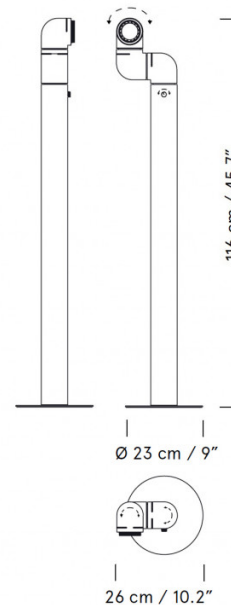

LA5647/F

Santa & Cole Tatu Pie LED Floor Lamp

SOURCE: <https://www.davidvillagelighting.co.uk/product/Santa-Cole-Tatu-Pie-LED-Floor-Lamp/10000476>

PRODUCT DESCRIPTION

Designer: Andre Ricard

Santa & Cole Tatu Pie LED Floor Lamp

The modern design of the Santa & Cole Tatu Pie LED Floor Lamp uses two eye-catching colour finishes to draw attention to the bold and striking design that uses angles and straight lines in a creative and functional way. The red and white finishes can either blend beautifully into a monochrome interior with a white finish or act as a stunning statement piece in a room that starts a conversation with the red finish.

The top of the Tatu Pie floor lamp can be manoeuvred to any angle and direction that you prefer. The efficient LED light source can easily be directed and dimmed from the adjustable top section. Create the perfect ambiance and bring a modern quirky design to your interior. The Tatu Pie Floor Lamp is ideal for living areas or hallways, this surprisingly powerful LED light can easily brighten up any space.

PRODUCT SPECIFICATION

- Light Source:** 6W, 2700K, 171 Lumens
- IP Code:** 20
- Dimming:** Integrated dimmer on the product.
- Dimensions:** Height: 116cm
Base: Ø23cm
Width: 26cm
Cable Length: 250cm

For all sales and technical enquiries, please contact: