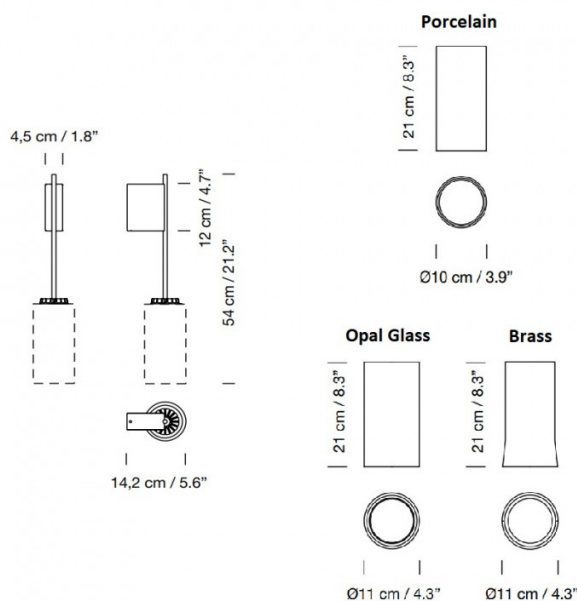

PRODUCT SPECIFICATION

- Light Source:** **Porcelain:** 9.2W, 2700K, 164 Lumens
Opal Glass: 9.2W, 2700K, 486 Lumens
Brass: 9.2W, 2700K, 176 Lumens
- IP Code:** 20
- Dimming:** Dimmable via 1-10v dimming systems. Please consult your electrician, additional wiring may be required on site.
- Dimensions:** Height: 54cm
Wall Mount Height: 12cm
Wall Mount Width: 4.5cm
Depth: 14.2cm
- Porcelain:**
Ø10cm
Height: 21cm
- Opal Glass:**
Ø11cm
Height: 21cm
- Brass:**
Ø11cm
Height: 21cm