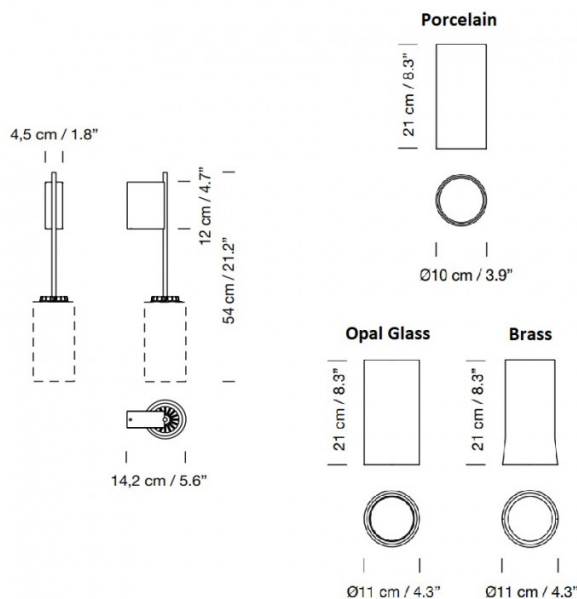

PRODUCT SPECIFICATION

- Light Source:**
Porcelain: 9.2W, 2700K, 164 Lumens
Opal Glass: 9.2W, 2700K, 486 Lumens
Brass: 9.2W, 2700K, 176 Lumens
- IP Code:** 20
- Dimming:** Dimmable via 1-10v dimming systems. Please consult your electrician, additional wiring may be required on site.
- Dimensions:** Height: 54cm
 Wall Mount Height: 12cm
 Wall Mount Width: 4.5cm
 Depth: 14.2cm
- Porcelain:**
 Ø10cm
 Height: 21cm
- Opal Glass:**
 Ø11cm
 Height: 21cm
- Brass:**
 Ø11cm
 Height: 21cm