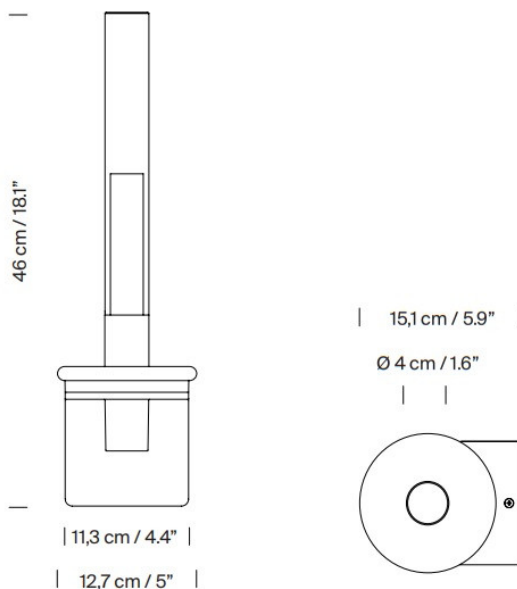

## PRODUCT SPECIFICATION

- Light Source:** 2.2W, 2200K, 45 Lumens
- IP Code:** 20
- Dimming:** Dimmable via 1-10v dimming systems. Please consult your electrician, additional wiring may be required on-site.
- Dimensions:** Shade: Ø4cm  
Height: 46cm  
Shade Height: 35.8cm  
Depth: 15.1cm