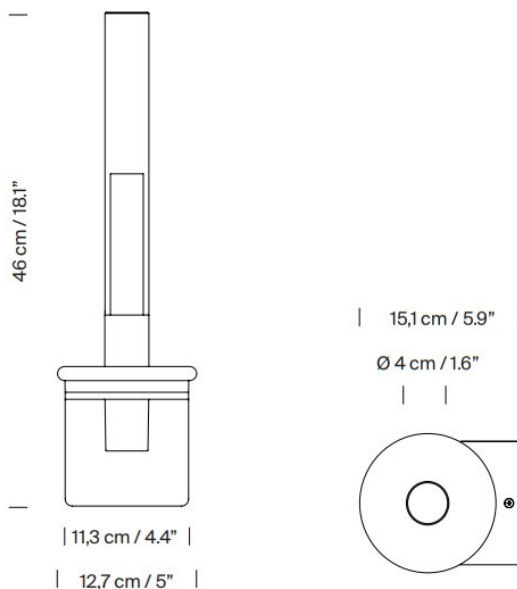

Santa & Cole Sylvestrina Wall Light

LA10294/W

SOURCE: <https://www.davidvillagelighting.co.uk/product/Santa-Cole-Sylvestrina-Wall-Light/10000470>

PRODUCT DESCRIPTION

Designer: Jordi Garcés & Enric Soria

Santa & Cole Sylvestrina Wall Light

PRODUCT SPECIFICATION

- Light Source:** 2.2W, 2200K, 45 Lumens
- IP Code:** 20
- Dimming:** Dimmable via 1-10v dimming systems. Please consult your electrician, additional wiring may be required on-site.
- Dimensions:** Shade: Ø4cm
Height: 46cm
Shade Height: 35.8cm
Depth: 15.1cm