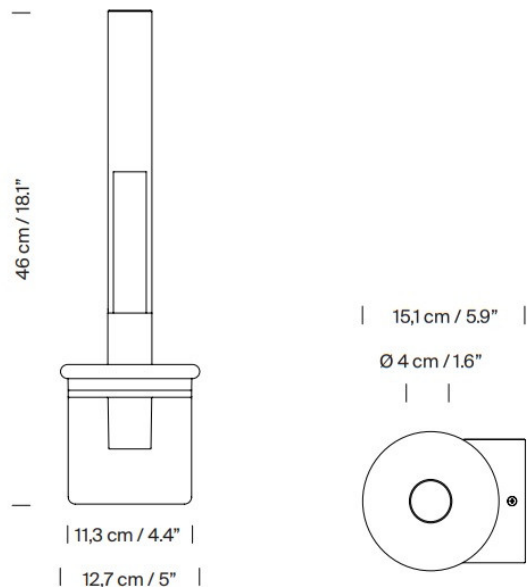

## PRODUCT SPECIFICATION

- Light Source:** 2.2W, 2200K, 45 Lumens
- IP Code:** 20
- Dimming:** Dimmable via 1-10v dimming systems. Please consult your electrician, additional wiring may be required on-site.
- Dimensions:** Shade: Ø4cm  
Height: 46cm  
Shade Height: 35.8cm  
Depth: 15.1cm