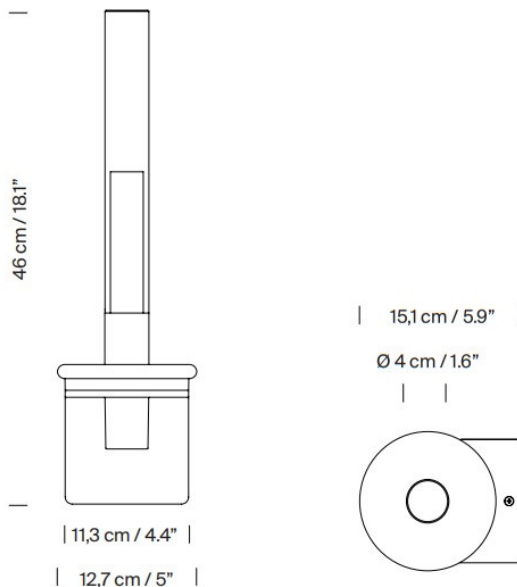

# Santa & Cole Sylvestrina Wall Light

LA10294/W

SOURCE: <https://www.davidvillagelighting.co.uk/product/Santa-Cole-Sylvestrina-Wall-Light/10000470>

## PRODUCT SPECIFICATION

- Light Source:** 2.2W, 2200K, 45 Lumens
- IP Code:** 20
- Dimming:** Dimmable via 1-10v dimming systems. Please consult your electrician, additional wiring may be required on-site.
- Dimensions:** Shade: Ø4cm  
Height: 46cm  
Shade Height: 35.8cm  
Depth: 15.1cm