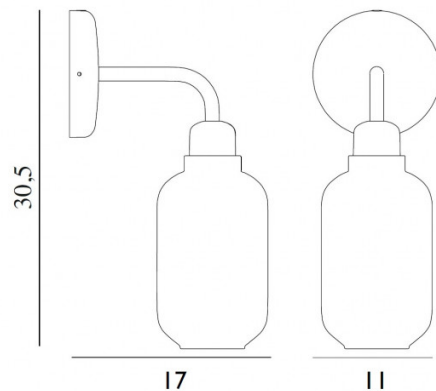

PRODUCT SPECIFICATION

Light Source: 1x Max 2W, E14 LED (Excluded)

IP Code: 20

Dimming: Integrated on/off switch on the product

Dimensions: Depth: 17cm
Diameter: Ø 11cm
Height: 30.5cm

For all sales and technical enquiries, please contact: