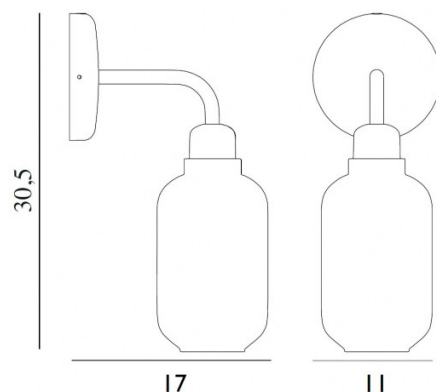

PRODUCT SPECIFICATION

Light Source: 1x Max 2W, E14 LED (Excluded)

IP Code: 20

Dimming: Integrated on/off switch on the product

Dimensions: Depth: 17cm
Diameter: Ø 11cm
Height: 30.5cm

For all sales and technical enquiries, please contact: