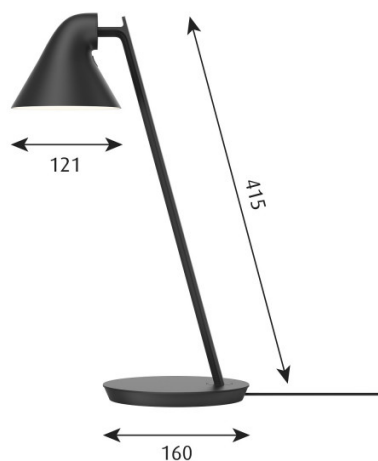

The adjustability does not end here, the arm is also able to **rotate a total of 342 degrees** around the base making this an ideal task light for those busy desks or calming reading nooks. This Louis Poulsen table lamp can be as bright or as ambient as you like, with an **integrated dimmer switch located on the shade**, it has never been so easy to alter the atmosphere with a click of a button. However, to make it even easier, this LED table lamp is also fitted with a **timer function** that will turn the NJP mini off after either 4 or 8 hours. Paired with the energy-saving LED light source, this makes the NJP table lamp highly efficient and environmentally friendly.

## PRODUCT SPECIFICATION

**Light Source:** 10W, 2700K, 418 Lumens

**IP Code:** 20

**Dimming:** Integrated dimmer on the product.

**Dimensions:** Base Width: 16cm  
Height: 41.5cm  
Shade: Ø12.1cm  
Cable Length: 250cm