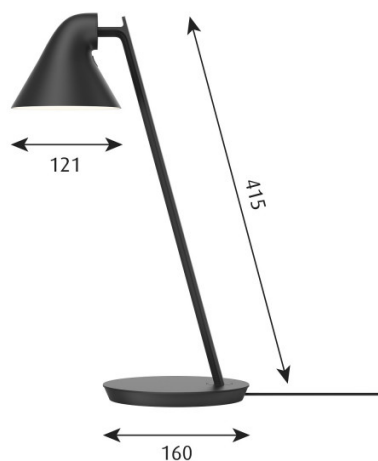

PRODUCT SPECIFICATION

Light Source: 10W, 2700K, 418 Lumens

IP Code: 20

Dimming: Integrated dimmer on the product.

Dimensions: Base Width: 16cm
Height: 41.5cm
Shade: Ø12.1cm
Cable Length: 250cm

For all sales and technical enquiries, please contact:

+44 (0)114 263 4266

info@davidvillagelighting.co.uk

www.davidvillagelighting.co.uk