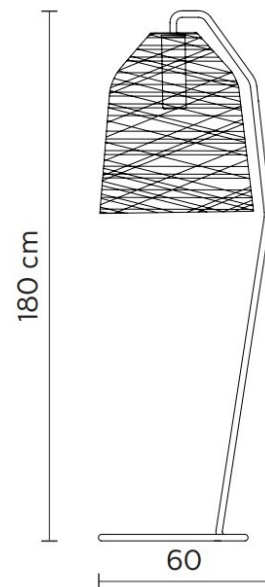

KARMAN

Karman Black Out Outdoor Floor Lamp

LA10559/F

SOURCE: <https://www.davidvillagelighting.co.uk/product/Karman-Black-Out-Outdoor-Floor-Lamp/10000450>

PRODUCT DESCRIPTION

Designer: Matteo Ugolini

Karman Black Out Outdoor Floor Lamp

The Black Out floor lamp was designed by the creator and founder of Karman, Matteo Ugolini. The design of this lamp features a fiberglass shade that is available in an opaque finish. These two shades allow for an ambient outpouring of light that creates the perfect atmosphere in your outdoor space. The gaps created in the shade by the weaved fiberglass provide glimmering glimpses of light that shine through. This lattice of fiberglass demonstrates the creativeness and uniqueness of Matteo Ugolini's designs. Ugolini says his designs aim to 'excite and create emotion', this is beautifully achieved with the Black Out outdoor floor lamp. This floor lamp by Karman would be an ideal addition to any outdoor space, from a terrace to a large lawn space, providing a glimmering ambiance. Pair this Black Out floor lamp with the [Black Out outdoor pendant](#).

PRODUCT SPECIFICATION

Light Source: 1 x max 28W E27 LED (excluded)

IP Code: 65

Dimensions: 180cm height
60cm base width

For all sales and technical enquiries, please contact:

+44 (0)114 263 4266

info@davidvillagelighting.co.uk