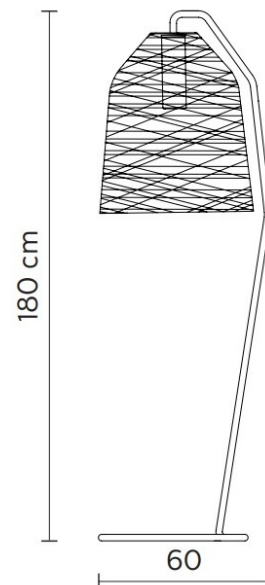

KARMAN

**Karman Black Out Outdoor
Floor Lamp**

LA10559/F

SOURCE: <https://www.davidvillagelighting.co.uk/product/Karman-Black-Out-Outdoor-Floor-Lamp/10000450>

PRODUCT DESCRIPTION

Designer: Matteo Ugolini

**Karman Black Out Outdoor Floor
Lamp**

The Black Out floor lamp was designed by the creator and founder of Karman, Matteo Ugolini. The design of this lamp features a fiberglass shade that is available in an opaque finish. These two shades allow for an ambient outpouring of light that creates the perfect atmosphere in your outdoor space. The gaps created in the shade by the weaved fiberglass provide glimmering glimpses of light that shine through. This lattice of fiberglass demonstrates the creativeness and uniqueness of Matteo Ugolini's designs. Ugolini says his designs aim to 'excite and create emotion', this is beautifully achieved with the Black Out outdoor floor lamp. This floor lamp by Karman would be an ideal addition to any outdoor space, from a terrace to a large lawn space, providing a glimmering ambiance. Pair this Black Out floor lamp with the [Black Out outdoor pendant](#).

PRODUCT SPECIFICATION

Light Source: 1 x max 28W E27 LED (excluded)

IP Code: 65

Dimensions: 180cm height
60cm base width

For all sales and technical enquiries, please contact:

+44 (0)114 263 4266

info@davidvillagelighting.co.uk