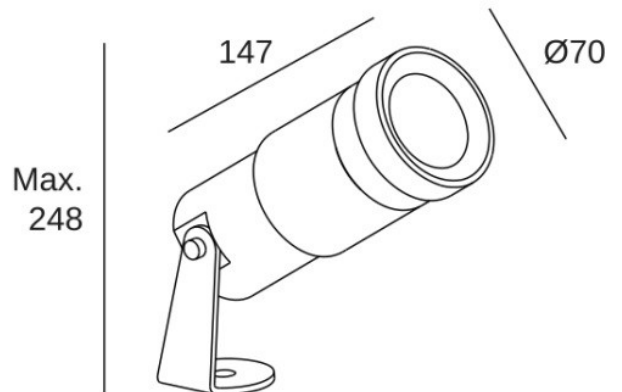

Light Attack Moonlight Large LED Spotlight

LA4683/L

SOURCE: <https://www.davidvillagelighting.co.uk/product/Light-Attack-Moonlight-Large-LED-Spotlight/10000447>

PRODUCT DESCRIPTION

Light Attack Moonlight Large LED Spotlight

This handy spotlight emits a warming 3000k beam of light that is ideal for lighting your way in gardens and outdoor settings. The powerful 6W LED light will fill your outdoor space with a warming glow that will brighten the duller days. Available in a grey or brown colour, you have the choice to make these lights camouflage themselves into the setting or show them off. The hardy aluminum body and stand have an IP rating of 66 that making it outdoor friendly and a reliable fixture in your exterior spaces.

PRODUCT SPECIFICATION

- Light Source:** 6W, 3000K, 643 lumens
- IP Code:** 66
- Dimming:** Non-dimmable
- Dimensions:** Ø7cm shade
14.7cm length
24.8cm max height

For all sales and technical enquiries, please contact: