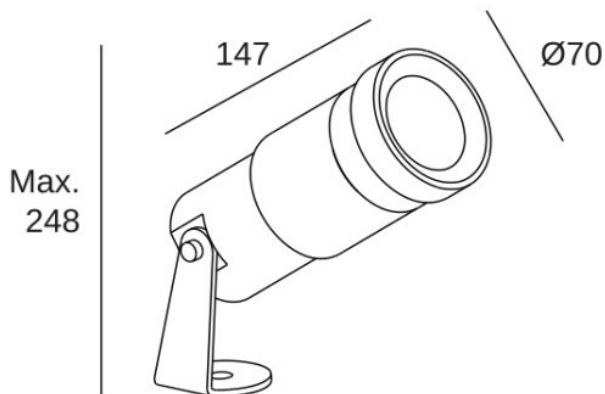

### Light Attack Moonlight Large LED Spotlight

This handy spotlight emits a warming 3000k beam of light that is ideal for lighting your way in gardens and outdoor settings. The powerful 6W LED light will fill your outdoor space with a warming glow that will brighten the duller days. Available in a grey or brown colour, you have the choice to make these lights camouflage themselves into the setting or show them off. The hardy aluminum body and stand have an IP rating of 66 that making it outdoor friendly and a reliable fixture in your exterior spaces.

## PRODUCT SPECIFICATION

**Light Source:** 6W, 3000K, 643 lumens

**IP Code:** 66

**Dimming:** Non-dimmable

**Dimensions:** Ø7cm shade  
14.7cm length  
24.8cm max height

For all sales and technical enquiries, please contact: