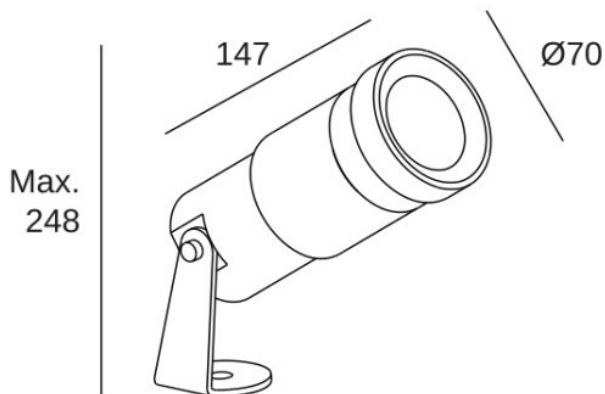

For all sales and technical enquiries, please contact:

+44 (0)114 263 4266

info@davidvillagelighting.co.uk

www.davidvillagelighting.co.uk