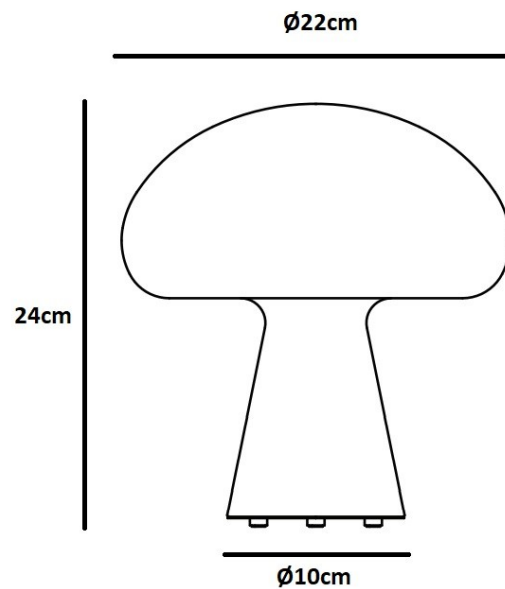

## PRODUCT SPECIFICATION

**Light Source:** 2.5W, 2700K, 250 Lumens

**IP Code:** 44

**Dimming:** Integrated dimmer on the product.

**Dimensions:** Height: 24cm  
Base:  $\varnothing$ 10cm  
Shade:  $\varnothing$ 22cm  
Cable Length: 100cm