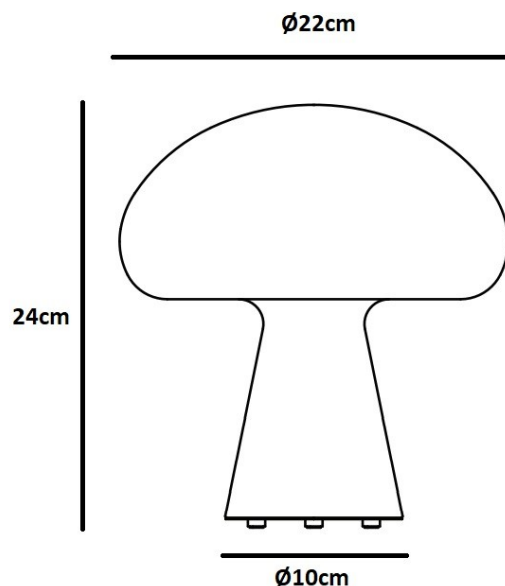

## PRODUCT SPECIFICATION

- Light Source:** 2.5W, 2700K, 250 Lumens
- IP Code:** 44
- Dimming:** Integrated dimmer on the product.
- Dimensions:** Height: 24cm  
Base: Ø10cm  
Shade: Ø22cm
- Cable Length: 100cm