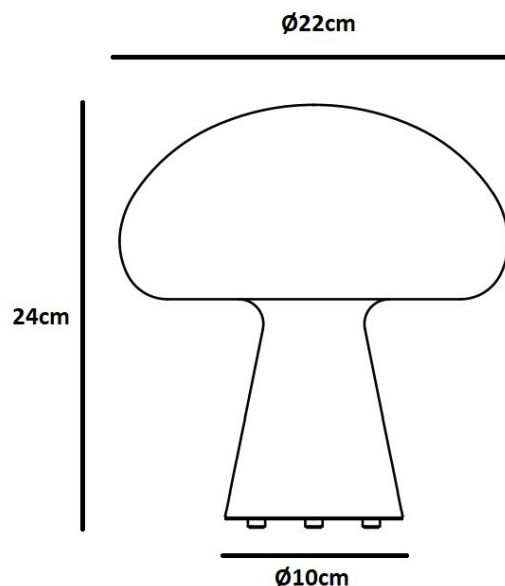

PRODUCT SPECIFICATION

- Light Source:** 2.5W, 2700K, 250 Lumens
- IP Code:** 44
- Dimming:** Integrated dimmer on the product.
- Dimensions:** Height: 24cm
Base: Ø10cm
Shade: Ø22cm
- Cable Length: 100cm