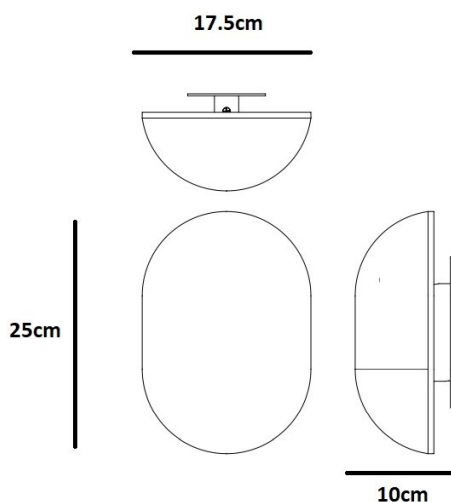

PRODUCT SPECIFICATION

Light Source: 2 x Max 4W E14 LED (Excluded)

IP Code: 20

Dimming: In-line on/off switch included on cable.

Dimensions: Height: 25cm
Width: 17.5cm
Depth: 10cm

For all sales and technical enquiries, please contact: