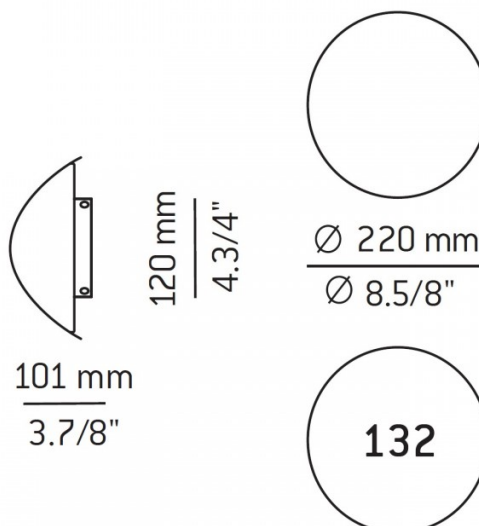

The Lune LED wall lamp is also available with customisable laser-cut signage (as shown in images). Please [contact us](#) for more information and prices.

PRODUCT SPECIFICATION

Light Source: 10W, 2700K, 870 Lumens

IP Code: 20

Dimming: Dimmable via Triac dimming.

Dimensions: Ø20cm
Depth: 10.1cm
Wall Base: Ø12cm

For all sales and technical enquiries, please contact:

+44 (0)114 263 4266

info@davidvillagelighting.co.uk

www.davidvillagelighting.co.uk