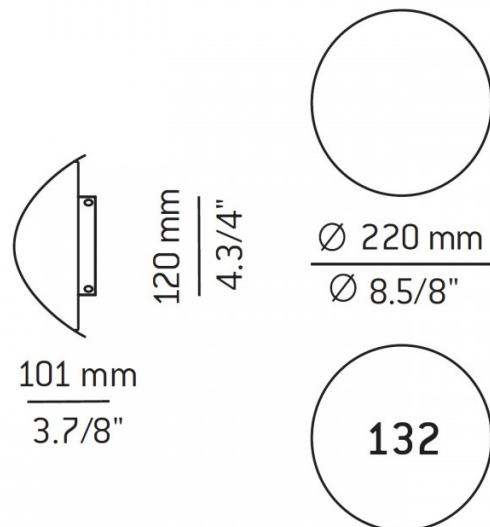

## PRODUCT SPECIFICATION

- Light Source:** 10W, 2700K, 730 Lumens
- IP Code:** 20
- Dimming:** Dimmable via Triac dimming.
- Dimensions:** Ø20cm  
Depth: 10.1cm  
Wall Base: Ø12cm

**For all sales and technical enquiries, please contact:**