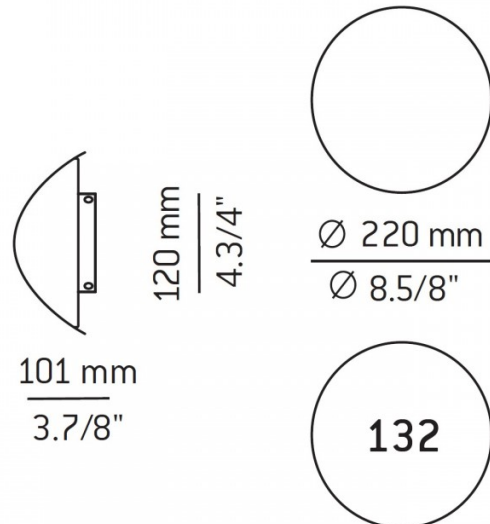

## PRODUCT SPECIFICATION

- Light Source:** 10W, 2700K, 730 Lumens
- IP Code:** 20
- Dimming:** Dimmable via Triac dimming.
- Dimensions:** Ø20cm  
Depth: 10.1cm  
Wall Base: Ø12cm

**For all sales and technical enquiries, please contact:**