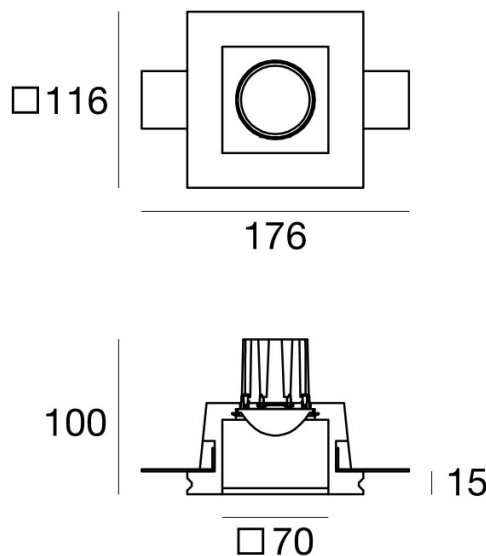

The fitting can be installed in a 12.6 x 12.6 cm hole, in plasterboard and has a protection class III.

Each light is supplied with its own mains dimmable driver, included in the price.

PRODUCT SPECIFICATION

Light Source: 7W, 3000K, 815 lumens

IP Code: 20

Dimming: Dimmable via mains phase dimming

Dimensions: 11.6 cm width
17.6 cm length
10 cm depth
12.6 cm recess depth

For all sales and technical enquiries, please contact: