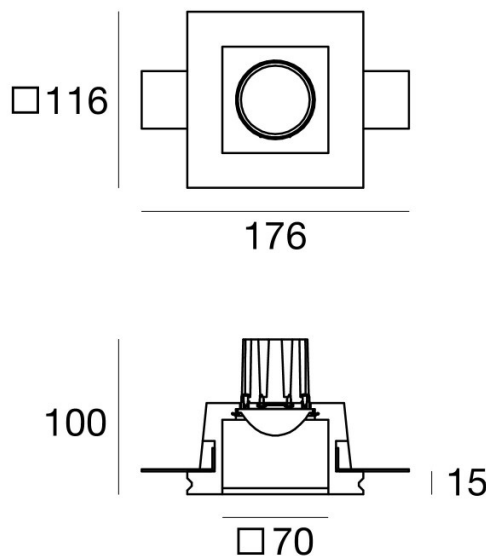

Light Attack GYP-11 Plaster-in-LED

LA6107/11

SOURCE: <https://www.davidvillagelighting.co.uk/product/Light-Attack-GYP-11-Plaster-in-LED/10000438>

PRODUCT DESCRIPTION

Light Attack GYP-11

The GYP-11 downlight is suitable to instal on walls or ceilings; ideal for use in interior spaces. Equipped with an integrated LED source the GYP-11 emits a warm white light. The body is made of plaster, available in a white finish while the PC diffuser has been sandblasted.

The fitting can be installed in a 12.6 x 12.6 cm hole, in plasterboard and has a protection class III.

Each light is supplied with its own mains dimmable driver, included in the price.

PRODUCT SPECIFICATION

- Light Source:** 7W, 3000K, 815 lumens
- IP Code:** 20
- Dimming:** Dimmable via mains phase dimming
- Dimensions:** 11.6 cm width
17.6 cm length
10 cm depth
12.6 cm recess depth

For all sales and technical enquiries, please contact: