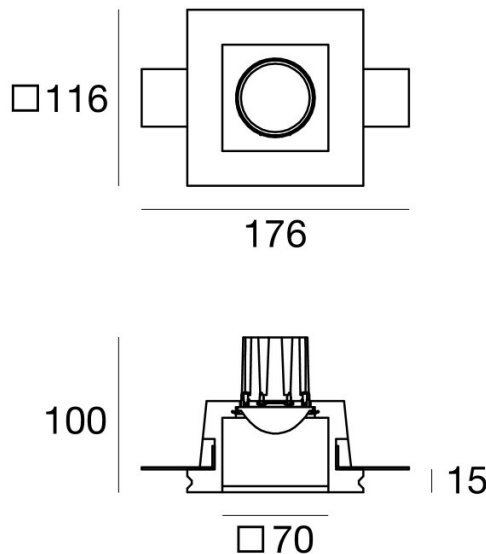

The fitting can be installed in a 12.6 x 12.6 cm hole, in plasterboard and has a protection class III.

**Each light is supplied with its own mains dimmable driver, included in the price.**

## PRODUCT SPECIFICATION

**Light Source:** 7W, 3000K, 815 lumens

**IP Code:** 20

**Dimming:** Dimmable via mains phase dimming

**Dimensions:** 11.6 cm width  
17.6 cm length  
10 cm depth  
12.6 cm recess depth