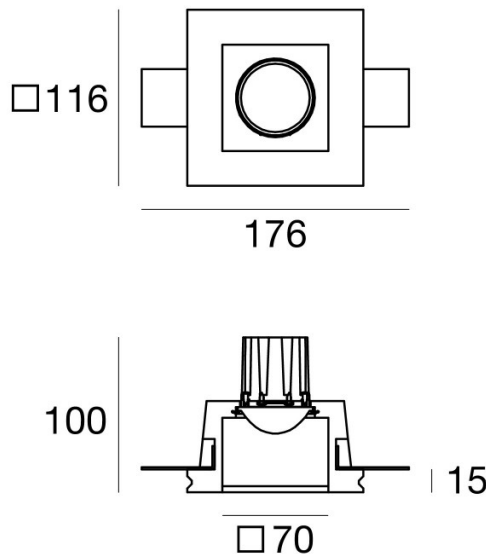

Light Attack GYP-11 Plaster-in-LED

LA6107/11

SOURCE: <https://www.davidvillagelighting.co.uk/product/Light-Attack-GYP-11-Plaster-in-LED/10000438>

PRODUCT DESCRIPTION

Light Attack GYP-11

The GYP-11 downlight is suitable to instal on walls or ceilings; ideal for use in interior spaces. Equipped with an integrated LED source the GYP-11 emits a warm white light. The body is made of plaster, available in a white finish while the PC diffuser has been sandblasted.

The fitting can be installed in a 12.6 x 12.6 cm hole, in plasterboard and has a protection class III.

Each light is supplied with its own mains dimmable driver, included in the price.

PRODUCT SPECIFICATION

- Light Source:** 7W, 3000K, 815 lumens
- IP Code:** 20
- Dimming:** Dimmable via mains phase dimming
- Dimensions:** 11.6 cm width
17.6 cm length
10 cm depth
12.6 cm recess depth

For all sales and technical enquiries, please contact: