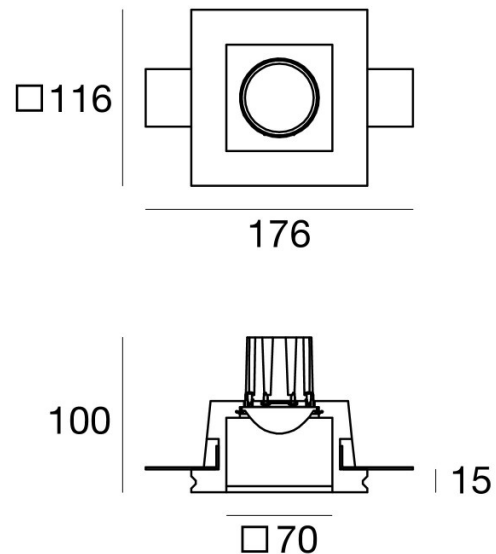

Light Attack GYP-11 Plaster-in-LED

LA6107/11

SOURCE: <https://www.davidvillagelighting.co.uk/product/Light-Attack-GYP-11-Plaster-in-LED/10000438>

PRODUCT DESCRIPTION

Light Attack GYP-11

The GYP-11 downlight is suitable to instal on walls or ceilings; ideal for use in interior spaces. Equipped with an integrated LED source the GYP-11 emits a warm white light. The body is made of plaster, available in a white finish while the PC diffuser has been sandblasted.

The fitting can be installed in a 12.6 x 12.6 cm hole, in plasterboard and has a protection class III.

Each light is supplied with its own mains dimmable driver, included in the price.

PRODUCT SPECIFICATION

- Light Source:** 7W, 3000K, 815 lumens
- IP Code:** 20
- Dimming:** Dimmable via mains phase dimming
- Dimensions:** 11.6 cm width
17.6 cm length
10 cm depth
12.6 cm recess depth

For all sales and technical enquiries, please contact: