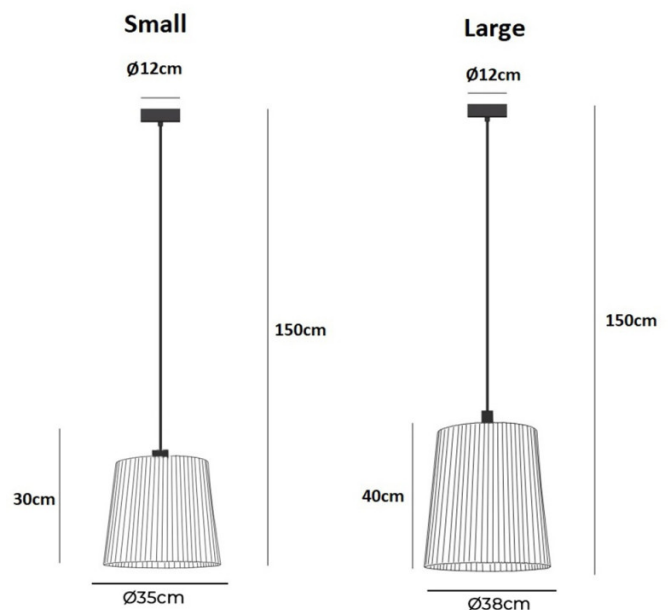

PRODUCT SPECIFICATION

Light Source: 1 x Max 15W E27 LED (excluded)

IP Code: 64

Dimming: Dimmable via mains phase dimming.

Dimensions: **Small:**

Shade Height: 30cm

Maximum Drop: 150cm

Ceiling Canopy: Ø12cm

Large:

Shade Height: 40cm

Maximum Drop: 150cm

Ceiling Canopy: Ø12cm

For all sales and technical enquiries, please contact:

+44 (0)114 263 4266

info@davidvillagelighting.co.uk

www.davidvillagelighting.co.uk