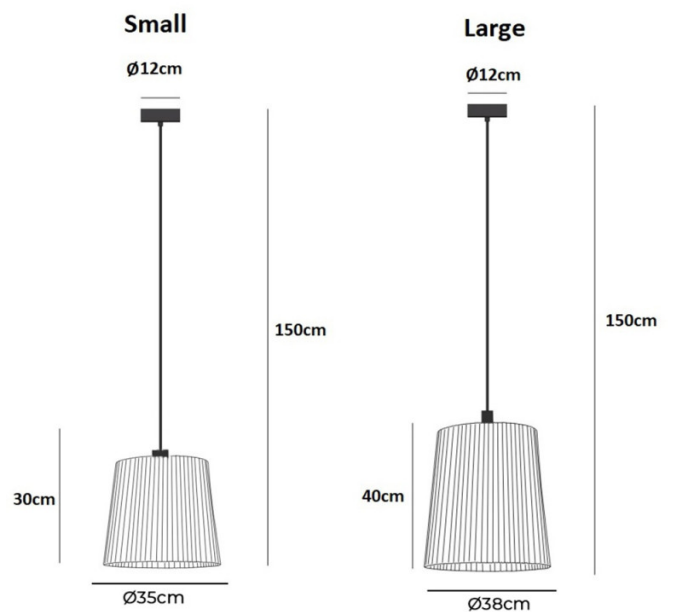

PRODUCT SPECIFICATION

Light Source: 1 x Max 15W E27 LED (excluded)

IP Code: 64

Dimming: Dimmable via mains phase dimming.

Dimensions: **Small:**

Shade Height: 30cm

Maximum Drop: 150cm

Ceiling Canopy: Ø12cm

Large:

Shade Height: 40cm

Maximum Drop: 150cm

Ceiling Canopy: Ø12cm

For all sales and technical enquiries, please contact:

+44 (0)114 263 4266

info@davidvillagelighting.co.uk

www.davidvillagelighting.co.uk