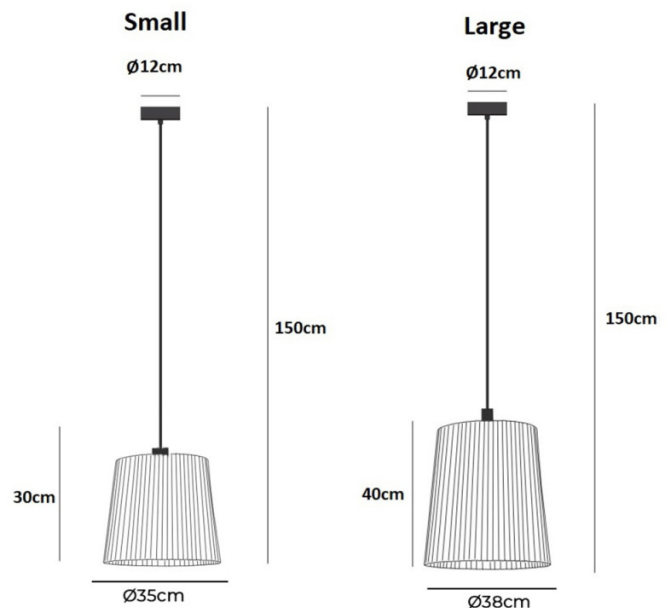

PRODUCT SPECIFICATION

Light Source: 1 x Max 15W E27 LED (excluded)

IP Code: 64

Dimming: Dimmable via mains phase dimming.

Dimensions: **Small:**

Shade Height: 30cm

Maximum Drop: 150cm

Ceiling Canopy: Ø12cm

Large:

Shade Height: 40cm

Maximum Drop: 150cm

Ceiling Canopy: Ø12cm

For all sales and technical enquiries, please contact:

+44 (0)114 263 4266

info@davidvillagelighting.co.uk

www.davidvillagelighting.co.uk