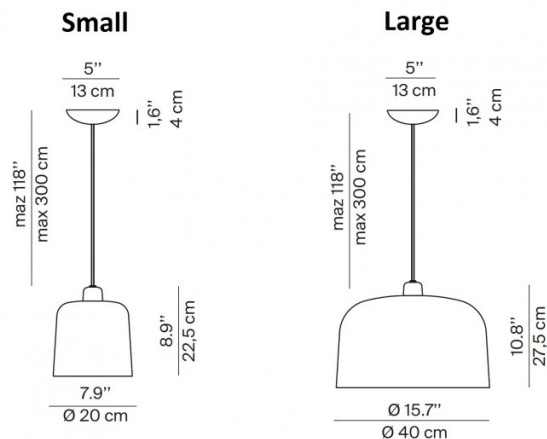

PRODUCT SPECIFICATION

Light Source: 1 x Max 15W E27 LED (excluded)

IP Code: 20

Dimming: Dimmable via mains phase dimming.

Dimensions: **Small**

Max Drop: 300cm
Shade Height: 22.5cm
Shade: Ø20cm

Large

Max Drop: 300cm
Shade Height: 27.5cm
Shade: Ø40cm

Ceiling Canopy: Ø13cm

For all sales and technical enquiries, please contact:

+44 (0)114 263 4266

info@davidvillagelighting.co.uk

www.davidvillagelighting.co.uk