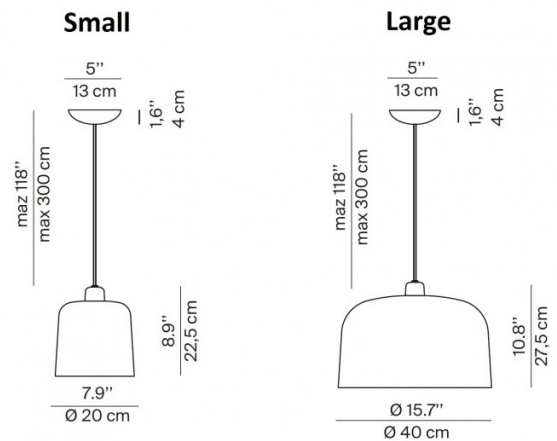

For all sales and technical enquiries, please contact:

+44 (0)114 263 4266

info@davidvillagelighting.co.uk

www.davidvillagelighting.co.uk