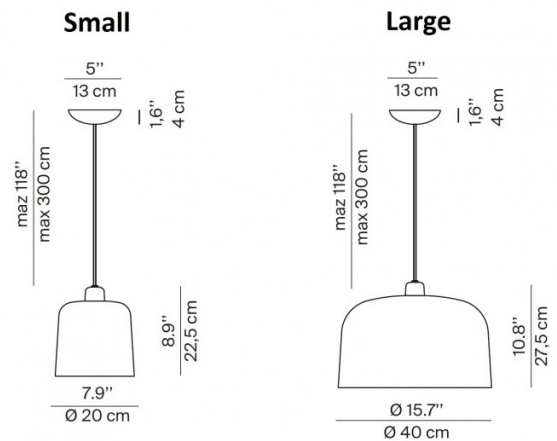

PRODUCT SPECIFICATION

Light Source: 1 x Max 15W E27 LED (excluded)

IP Code: 20

Dimming: Dimmable via mains phase dimming.

Dimensions: **Small**

Max Drop: 300cm
 Shade Height: 22.5cm
 Shade: Ø20cm

Large

Max Drop: 300cm
 Shade Height: 27.5cm
 Shade: Ø40cm

Ceiling Canopy: Ø13cm

For all sales and technical enquiries, please contact:

+44 (0)114 263 4266

info@davidvillagelighting.co.uk

www.davidvillagelighting.co.uk