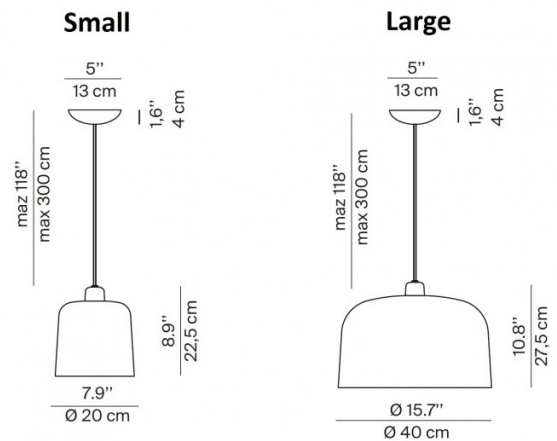

PRODUCT SPECIFICATION

Light Source: 1 x Max 15W E27 LED (excluded)

IP Code: 20

Dimming: Dimmable via mains phase dimming.

Dimensions: **Small**

Max Drop: 300cm
Shade Height: 22.5cm
Shade: Ø20cm

Large

Max Drop: 300cm
Shade Height: 27.5cm
Shade: Ø40cm

Ceiling Canopy: Ø13cm

For all sales and technical enquiries, please contact:

+44 (0)114 263 4266

info@davidvillagelighting.co.uk

www.davidvillagelighting.co.uk