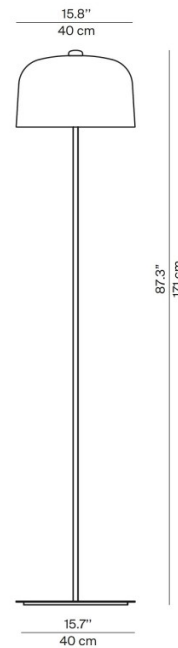

Made from metal for a long lifetime, the Zile floor light creates a diffused glow which spreads evenly in the room. Perfect as a reading light or for creating general ambience, the Zile also features a handy dimmer switch for complete user control. Use in a wide variety of settings for a beautiful and functional luminaire.

## PRODUCT SPECIFICATION

**Light Source:** 1 x Max 15W E27 LED (excluded)

**IP Code:** 20

**Dimming:** In line dimmer included on cable.

**Dimensions:** Height: 171cm  
Shade: Ø40cm  
Base: Ø40cm  
Cable Length: 270cm