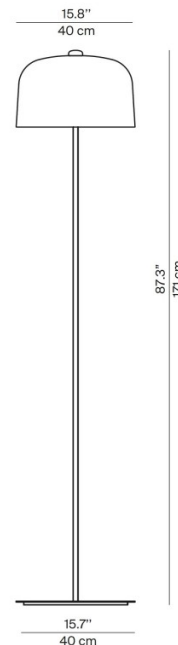

Luceplan Zile Floor Lamp

LA10554/F

SOURCE: <https://www.davidvillagelighting.co.uk/product/Luceplan-Zile-Floor-Lamp/10000432>

PRODUCT DESCRIPTION

Designer: Archirivolto

Zile Floor Lamp by Luceplan

A part of the [Luceplan Zile collection](#), the Zile floor lamp features a biodurable polymer diffuser from 80% renewable sources, putting sustainability first in its design. The floor light was designed by Archirivolto, an Italian studio which seeks to make beauty accessible. This is clearly seen in the floor lamp, as it features four gorgeous matt colour finishes which lend a natural yet elegant touch to any interior.

Made from metal for a long lifetime, the Zile floor light creates a diffused glow which spreads evenly in the room. Perfect as a reading light or for creating general ambience, the Zile also features a handy dimmer switch for complete user control. Use in a wide variety of settings for a beautiful and functional luminaire.

PRODUCT SPECIFICATION

Light Source: 1 x Max 15W E27 LED (excluded)

IP Code: 20

Dimming: In line dimmer included on cable.

Dimensions: Height: 171cm
Shade: Ø40cm
Base: Ø40cm
Cable Length: 270cm

For all sales and technical enquiries, please contact: