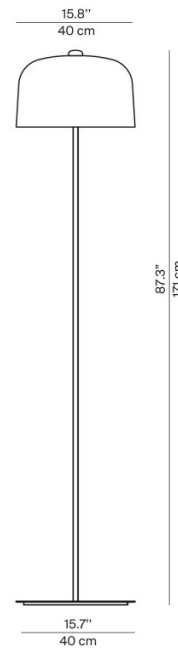

Luceplan Zile Floor Lamp

LA10554/F

SOURCE: <https://www.davidvillagelighting.co.uk/product/Luceplan-Zile-Floor-Lamp/10000432>

PRODUCT DESCRIPTION

Designer: Archirivolto

Zile Floor Lamp by Luceplan

A part of the [Luceplan Zile collection](#), the Zile floor lamp features a biodurable polymer diffuser from 80% renewable sources, putting sustainability first in its design. The floor light was designed by Archirivolto, an Italian studio which seeks to make beauty accessible. This is clearly seen in the floor lamp, as it features four gorgeous matt colour finishes which lend a natural yet elegant touch to any interior.

Made from metal for a long lifetime, the Zile floor light creates a diffused glow which spreads evenly in the room. Perfect as a reading light or for creating general ambience, the Zile also features a handy dimmer switch for complete user control. Use in a wide variety of settings for a beautiful and functional luminaire.

PRODUCT SPECIFICATION

Light Source: 1 x Max 15W E27 LED (excluded)

IP Code: 20

Dimming: In line dimmer included on cable.

Dimensions: Height: 171cm
Shade: Ø40cm
Base: Ø40cm
Cable Length: 270cm

For all sales and technical enquiries, please contact: