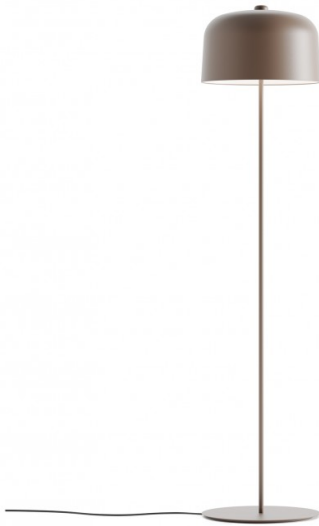

Luceplan Zile Floor Lamp

LA10554/F

SOURCE: <https://www.davidvillagelighting.co.uk/product/Luceplan-Zile-Floor-Lamp/10000432>

PRODUCT DESCRIPTION

Designer: Archirivolto

Zile Floor Lamp by Luceplan

A part of the [Luceplan Zile collection](#), the Zile floor lamp features a biodurable polymer diffuser from 80% renewable sources, putting sustainability first in its design. The floor light was designed by Archirivolto, an Italian studio which seeks to make beauty accessible. This is clearly seen in the floor lamp, as it features four gorgeous matt colour finishes which lend a natural yet elegant touch to any interior.

Made from metal for a long lifetime, the Zile floor light creates a diffused glow which spreads evenly in the room. Perfect as a reading light or for creating general ambience, the Zile also features a handy dimmer switch for complete user control. Use in a wide variety of settings for a beautiful and functional luminaire.

PRODUCT SPECIFICATION

Light Source: 1 x Max 15W E27 LED (excluded)

IP Code: 20

Dimming: In line dimmer included on cable.

Dimensions: Height: 171cm
Shade: Ø40cm
Base: Ø40cm
Cable Length: 270cm

For all sales and technical enquiries, please contact: