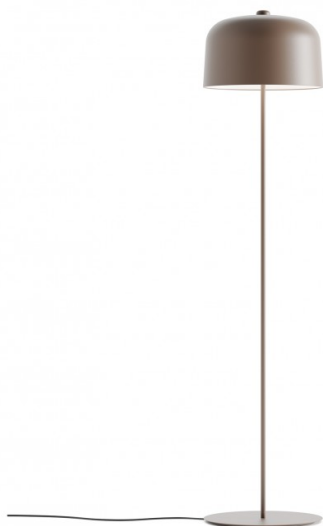

Luceplan Zile Floor Lamp

LA10554/F

SOURCE: <https://www.davidvillagelighting.co.uk/product/Luceplan-Zile-Floor-Lamp/10000432>

PRODUCT DESCRIPTION

Designer: Archirivolto

Zile Floor Lamp by Luceplan

A part of the [Luceplan Zile collection](#), the Zile floor lamp features a biodurable polymer diffuser from 80% renewable sources, putting sustainability first in its design. The floor light was designed by Archirivolto, an Italian studio which seeks to make beauty accessible. This is clearly seen in the floor lamp, as it features four gorgeous matt colour finishes which lend a natural yet elegant touch to any interior.

Made from metal for a long lifetime, the Zile floor light creates a diffused glow which spreads evenly in the room. Perfect as a reading light or for creating general ambience, the Zile also features a handy dimmer switch for complete user control. Use in a wide variety of settings for a beautiful and functional luminaire.

PRODUCT SPECIFICATION

Light Source: 1 x Max 15W E27 LED (excluded)

IP Code: 20

Dimming: In line dimmer included on cable.

Dimensions: Height: 171cm
Shade: Ø40cm
Base: Ø40cm
Cable Length: 270cm

For all sales and technical enquiries, please contact: