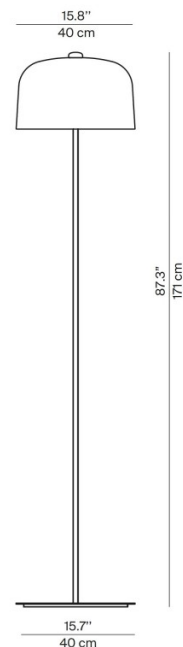

Luceplan Zile Floor Lamp

LA10554/F

SOURCE: <https://www.davidvillagelighting.co.uk/product/Luceplan-Zile-Floor-Lamp/10000432>

PRODUCT DESCRIPTION

Designer: Archirivolto

Zile Floor Lamp by Luceplan

A part of the [Luceplan Zile collection](#), the Zile floor lamp features a biodurable polymer diffuser from 80% renewable sources, putting sustainability first in its design. The floor light was designed by Archirivolto, an Italian studio which seeks to make beauty accessible. This is clearly seen in the floor lamp, as it features four gorgeous matt colour finishes which lend a natural yet elegant touch to any interior.

Made from metal for a long lifetime, the Zile floor light creates a diffused glow which spreads evenly in the room. Perfect as a reading light or for creating general ambience, the Zile also features a handy dimmer switch for complete user control. Use in a wide variety of settings for a beautiful and functional luminaire.

PRODUCT SPECIFICATION

Light Source: 1 x Max 15W E27 LED (excluded)

IP Code: 20

Dimming: In line dimmer included on cable.

Dimensions: Height: 171cm
Shade: Ø40cm
Base: Ø40cm
Cable Length: 270cm

For all sales and technical enquiries, please contact: