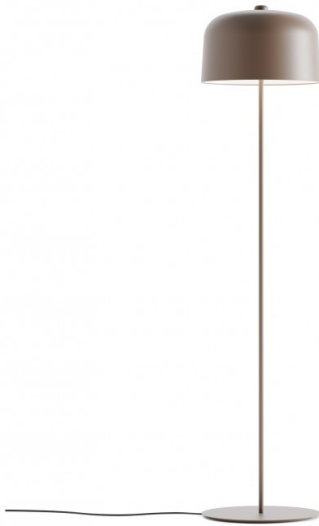

# Luceplan Zile Floor Lamp

LA10554/F

SOURCE: <https://www.davidvillagelighting.co.uk/product/Luceplan-Zile-Floor-Lamp/10000432>

### Zile Floor Lamp by Luceplan

A part of the [Luceplan Zile collection](#), the Zile floor lamp features a biodurable polymer diffuser from 80% renewable sources, putting sustainability first in its design. The floor light was designed by Archirivolto, an Italian studio which seeks to make beauty accessible. This is clearly seen in the floor lamp, as it features four gorgeous matt colour finishes which lend a natural yet elegant touch to any interior.

Made from metal for a long lifetime, the Zile floor light creates a diffused glow which spreads evenly in the room. Perfect as a reading light or for creating general ambience, the Zile also features a handy dimmer switch for complete user control. Use in a wide variety of settings for a beautiful and functional luminaire.