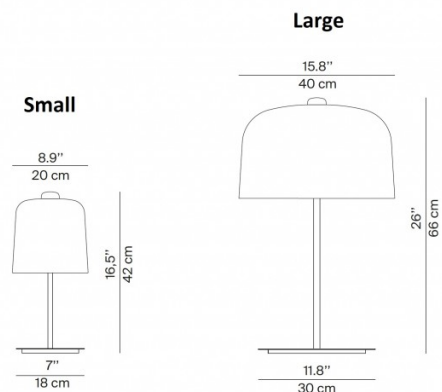

## PRODUCT SPECIFICATION

**Light Source:** 1 x Max 15W E27 LED (excluded)

**IP Code:** 20

**Dimming:** **Small** - In line on/off switch included on cable.  
**Large** - In line dimmer included on cable.

**Dimensions: Small:**  
Shade: Ø20cm  
Height: 42cm  
Base: Ø18cm

**Large:**  
Shade: Ø40cm  
Height: 66cm  
Base: Ø30cm

Cable Length: 230cm

**For all sales and technical enquiries, please contact:**

+44 (0)114 263 4266