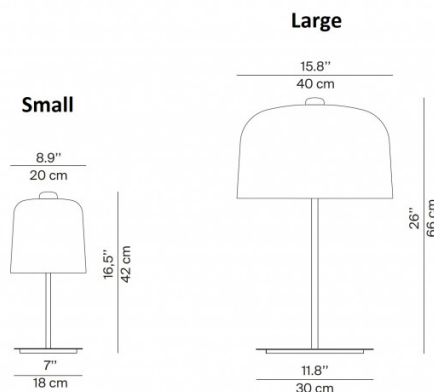

Please note the small size only comes with an on/off switch and the large size only comes with a dimmer switch.

PRODUCT SPECIFICATION

Light Source: 1 x max 25W E27 LED (excluded)

IP Code: 20

Dimming: **Small** - In line on/off switch included on cable.
Large - In line dimmer included on cable.

Dimensions: Small:
Shade: Ø20cm
Height: 42cm
Base: Ø18cm

Large:
Shade: Ø40cm
Height: 66cm
Base: Ø30cm

Cable Length: 230cm

For all sales and technical enquiries, please contact:

+44 (0)114 263 4266

info@davidvillagelighting.co.uk