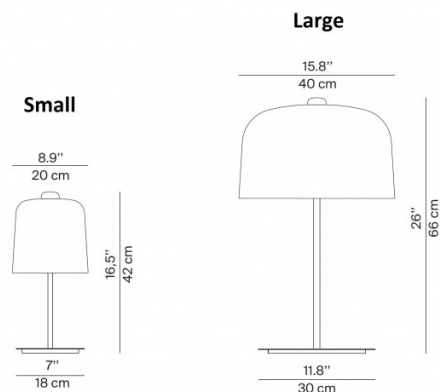

Please note the small size only comes with an on/off switch and the large size only comes with a dimmer switch.

PRODUCT SPECIFICATION

Light Source: 1 x Max 15W E27 LED (excluded)

IP Code: 20

Dimming: **Small** - In line on/off switch included on cable.
Large - In line dimmer included on cable.

Dimensions: Small:
Shade: Ø20cm
Height: 42cm
Base: Ø18cm

Large:
Shade: Ø40cm
Height: 66cm
Base: Ø30cm

Cable Length: 230cm

For all sales and technical enquiries, please contact:

+44 (0)114 263 4266

info@davidvillagelighting.co.uk