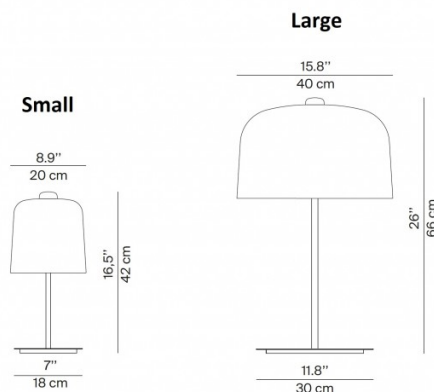

Please note the small size only comes with an on/off switch and the large size only comes with a dimmer switch.

PRODUCT SPECIFICATION

Light Source: 1 x Max 15W E27 LED (excluded)

IP Code: 20

Dimming: **Small** - In line on/off switch included on cable.
Large - In line dimmer included on cable.

Dimensions: Small:
Shade: Ø20cm
Height: 42cm
Base: Ø18cm

Large:
Shade: Ø40cm
Height: 66cm
Base: Ø30cm

Cable Length: 230cm

For all sales and technical enquiries, please contact:

+44 (0)114 263 4266

info@davidvillagelighting.co.uk