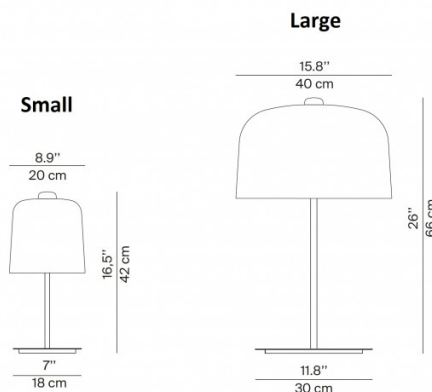

## PRODUCT SPECIFICATION

**Light Source:** 1 x Max 15W E27 LED (excluded)

**IP Code:** 20

**Dimming:** **Small** - In line on/off switch included on cable.  
**Large** - In line dimmer included on cable.

**Dimensions: Small:**  
Shade: Ø20cm  
Height: 42cm  
Base: Ø18cm

**Large:**  
Shade: Ø40cm  
Height: 66cm  
Base: Ø30cm

Cable Length: 230cm

**For all sales and technical enquiries, please contact:**

+44 (0)114 263 4266