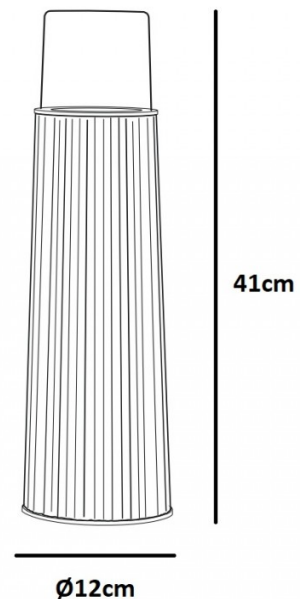

PRODUCT SPECIFICATION

Light Source: 10W, 3000K, 247 Lumens

IP Code: 64

Dimming: Integrated dimmer on the product.

Dimensions: Base: Ø12cm
Height: 41cm

For all sales and technical enquiries, please contact: