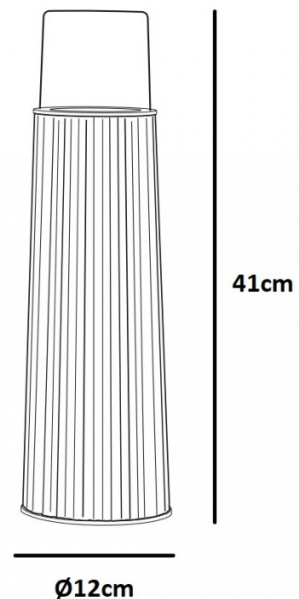

PRODUCT SPECIFICATION

- Light Source:** 10W, 3000K, 247 Lumens
- IP Code:** 64
- Dimming:** Integrated dimmer on the product and remote control.
- Dimensions:** Base: Ø12cm
Height: 41cm

For all sales and technical enquiries, please contact: