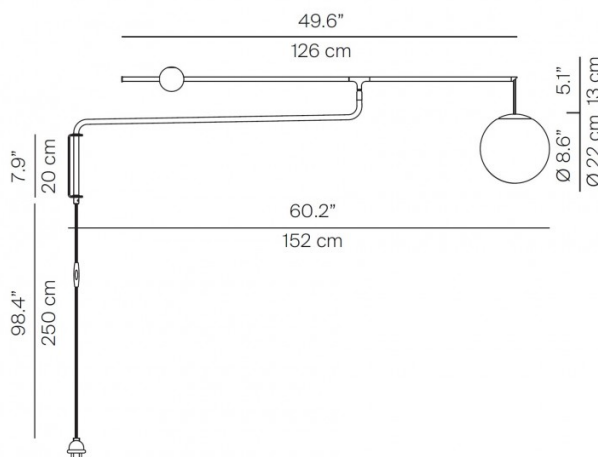

This wall lamp comes with a cable and plug and must be installed by a socket.

PRODUCT SPECIFICATION

Light Source: 1 x max 8W E14 LED (excluded)

IP Code: 20

Dimming: In line dimmer included on cable

Dimensions: Height: 280cm
 Depth from Wall: 152cm
 Rod Length: 126cm
 Shade: Ø22cm
 Shade Drop: 35cm
 Cable Length: 250cm