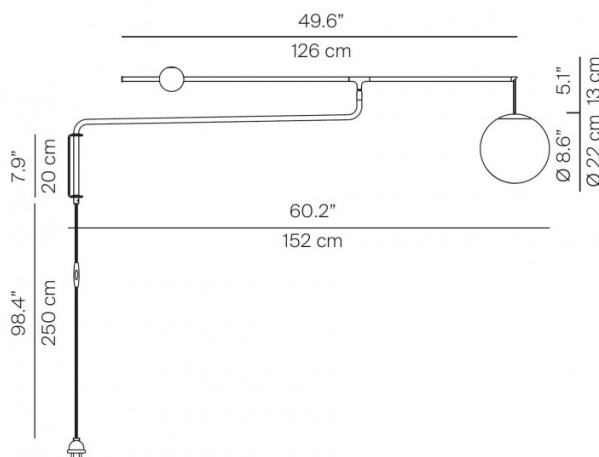

The wall light can be moved up and down by pressing the button on the metal sphere located on the rod and then sliding it across to the desired position. The shade is made from glass, ensuring a nice, diffused glow that is warm and welcoming. Available in matt black or brushed brass, the Malamata wall lamp also comes with a dimmer switch to control the ambience and can be used in a wide variety of interiors.

This wall lamp comes with a cable and plug and must be installed by a socket.

PRODUCT SPECIFICATION

Light Source: 1 x max 8W E14 LED (excluded)

IP Code: 20

Dimming: In line dimmer included on cable

Dimensions: Height: 280cm
 Depth from Wall: 152cm
 Rod Length: 126cm
 Shade: Ø22cm
 Shade Drop: 35cm
 Cable Length: 250cm