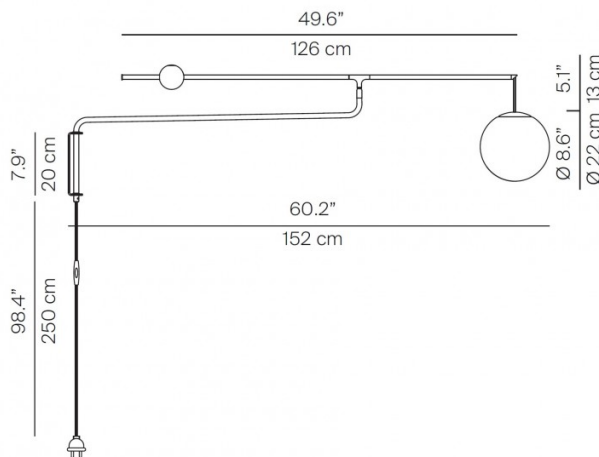

The wall light can be moved up and down by pressing the button on the metal sphere located on the rod and then sliding it across to the desired position. The shade is made from glass, ensuring a nice, diffused glow that is warm and welcoming. Available in matt black or brushed brass, the Malamata wall lamp also comes with a dimmer switch to control the ambience and can be used in a wide variety of interiors.

This wall lamp comes with a cable and plug and must be installed by a socket.

PRODUCT SPECIFICATION

Light Source: 1 x max 8W E14 LED (excluded)

IP Code: 20

Dimming: In line dimmer included on cable

Dimensions: Height: 280cm
 Depth from Wall: 152cm
 Rod Length: 126cm
 Shade: Ø22cm
 Shade Drop: 35cm
 Cable Length: 250cm