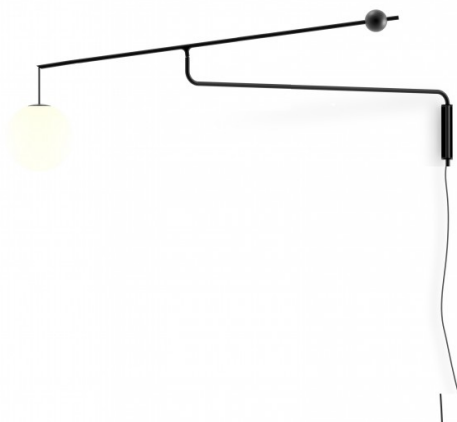

Luceplan Malamata Wall Light

LA10553/W

SOURCE: <https://www.davidvillagelighting.co.uk/product/Luceplan-Malamata-Wall-Light/10000429>

PRODUCT DESCRIPTION

Designer: Studio Shulab

Malamata Wall Light by Luceplan

A part of the [Luceplan Malamata collection](#), the Malamata wall light features an intuitive counterweight that allows the user to move the glass lampshade up and down. Deriving its name from the Hebrew term for 'up and down', the design duo Studio Shulab pay homage to their Israeli heritage and upbringing.

The wall light can be moved up and down by pressing the button on the metal sphere located on the rod and then sliding it across to the desired position. The shade is made from glass, ensuring a nice, diffused glow that is warm and welcoming. Available in matt black or brushed brass, the Malamata wall lamp also comes with a dimmer switch to control the ambience and can be used in a wide variety of interiors.

This wall lamp comes with a cable and plug and must be installed by a socket.

PRODUCT SPECIFICATION

Light Source: 1 x max 8W E14 LED (excluded)

IP Code: 20

Dimming: In line dimmer included on cable

Dimensions: Height: 280cm
 Depth from Wall: 152cm
 Rod Length: 126cm
 Shade: Ø22cm
 Shade Drop: 35cm
 Cable Length: 250cm