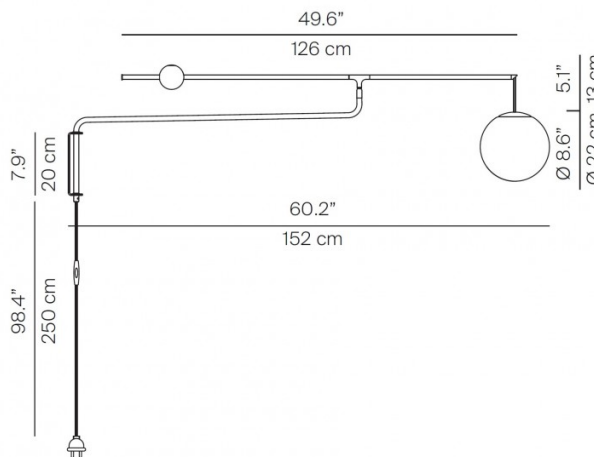

The wall light can be moved up and down by pressing the button on the metal sphere located on the rod and then sliding it across to the desired position. The shade is made from glass, ensuring a nice, diffused glow that is warm and welcoming. Available in matt black or brushed brass, the Malamata wall lamp also comes with a dimmer switch to control the ambience and can be used in a wide variety of interiors.

This wall lamp comes with a cable and plug and must be installed by a socket.

PRODUCT SPECIFICATION

Light Source: 1 x max 8W E14 LED (excluded)

IP Code: 20

Dimming: In line dimmer included on cable

Dimensions: Height: 280cm
 Depth from Wall: 152cm
 Rod Length: 126cm
 Shade: Ø22cm
 Shade Drop: 35cm
 Cable Length: 250cm