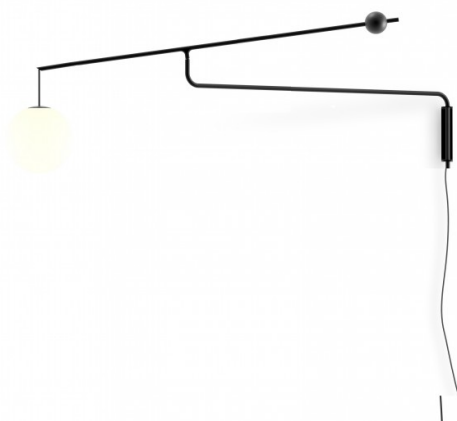

Luceplan Malamata Wall Light

LA10553/W

SOURCE: <https://www.davidvillagelighting.co.uk/product/Luceplan-Malamata-Wall-Light/10000429>

PRODUCT DESCRIPTION

Designer: Studio Shulab

Malamata Wall Light by Luceplan

A part of the [Luceplan Malamata collection](#), the Malamata wall light features an intuitive counterweight that allows the user to move the glass lampshade up and down. Deriving its name from the Hebrew term for 'up and down', the design duo Studio Shulab pay homage to their Israeli heritage and upbringing.

The wall light can be moved up and down by pressing the button on the metal sphere located on the rod and then sliding it across to the desired position. The shade is made from glass, ensuring a nice, diffused glow that is warm and welcoming. Available in matt black or brushed brass, the Malamata wall lamp also comes with a dimmer switch to control the ambience and can be used in a wide variety of interiors.

This wall lamp comes with a cable and plug and must be installed by a socket.

PRODUCT SPECIFICATION

Light Source: 1 x max 8W E14 LED (excluded)

IP Code: 20

Dimming: In line dimmer included on cable

Dimensions: Height: 280cm
 Depth from Wall: 152cm
 Rod Length: 126cm
 Shade: Ø22cm
 Shade Drop: 35cm
 Cable Length: 250cm