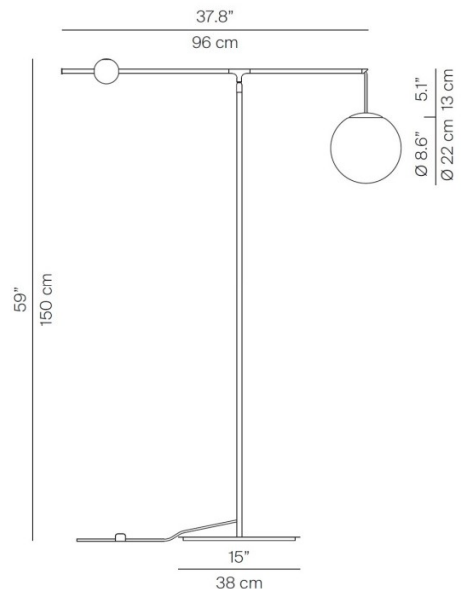

PRODUCT SPECIFICATION

Light Source: 1 x max 8W E14 LED (excluded)

IP Code: 20

Dimming: In line dimmer included on cable

Dimensions: Height: 150cm
 Base Width: Ø38cm
 Length: 96cm
 Shade: Ø22cm
 Shade Drop: 35cm
 Cable Length: 335cm