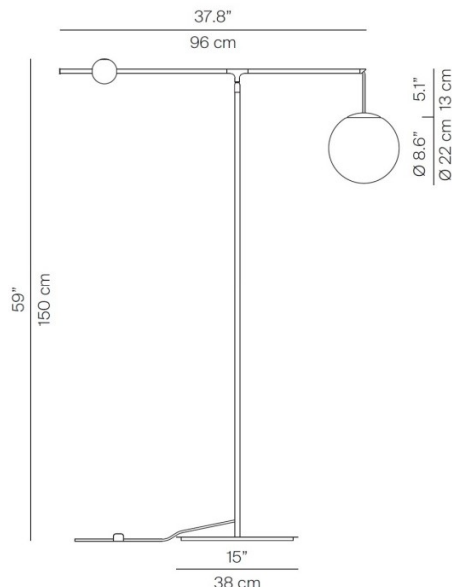

PRODUCT SPECIFICATION

Light Source: 1 x max 8W E14 LED (excluded)

IP Code: 20

Dimming: In line dimmer included on cable

Dimensions: Height: 150cm
Base Width: Ø38cm
Length: 96cm
Shade: Ø22cm
Shade Drop: 35cm
Cable Length: 335cm