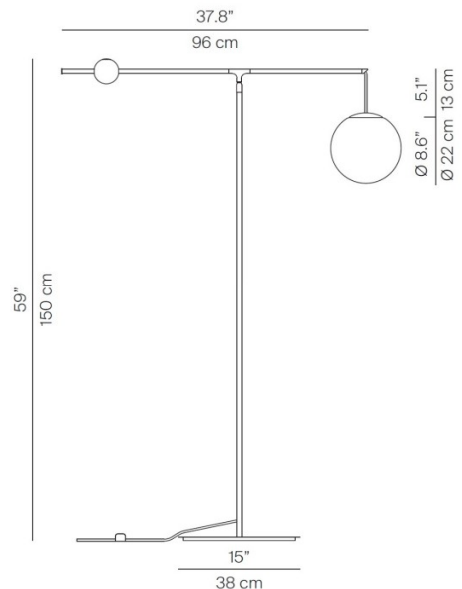

## PRODUCT SPECIFICATION

**Light Source:** 1 x max 8W E14 LED (excluded)

**IP Code:** 20

**Dimming:** In line dimmer included on cable

**Dimensions:** Height: 150cm  
 Base Width: Ø38cm  
 Length: 96cm  
 Shade: Ø22cm  
 Shade Drop: 35cm  
 Cable Length: 335cm