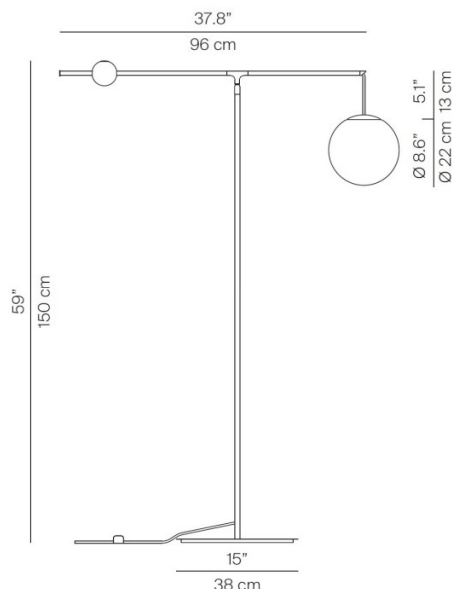

## PRODUCT SPECIFICATION

**Light Source:** 1 x max 8W E14 LED (excluded)

**IP Code:** 20

**Dimming:** In line dimmer included on cable

**Dimensions:** Height: 150cm  
Base Width: Ø38cm  
Length: 96cm  
Shade: Ø22cm  
Shade Drop: 35cm  
Cable Length: 335cm