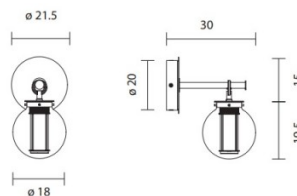

PARACHILNA

Parachilna Bai A LED Wall Light

LA10524/W

SOURCE: <https://www.davidvillagelighting.co.uk/product/Parachilna-Bai-A-LED-Wall-Light/10000421>

PRODUCT DESCRIPTION

Designer: Neri&Hu

Parachilna Bai A LED Wall Light

The Parachilna Bai wall lights are a display of quality materials and quality craftsmanship. The wall mounts are expertly made and crafted from aged bronze. This material creates an antique aesthetic that brings an aged and almost industrial feel to this design. However, this Bai A wall lamp was designed with elegance in mind and by pairing this sturdy wall mount with the delicately hand-blown glass shade, the contrast created highlights the elegant form. The glass shades are available in the DI DI shape or the BA BA shape, the first being a smaller spherical and understated shade and the other being a larger elongated version that hangs beautifully from the bronze wall mount.

Each shade houses a LED strip light that resembles the form of a traditional Chinese lantern. The lantern hangs gracefully within the glass shade providing a beautifully diffused light that not only brings light to its surroundings but also highlights the stunning craftsmanship of the glass shades and bronze wall mount. The Parachilna Bai A BA BA wall light includes an added LED light source that brings a level of functionality to the design. As well as the LED strip within the lantern, the BA BA wall light also houses another LED module at the bottom of the lantern. This creates a bright and functional downward light that floods a space with a generous outpouring of diffused glare-free light.

PRODUCT SPECIFICATION