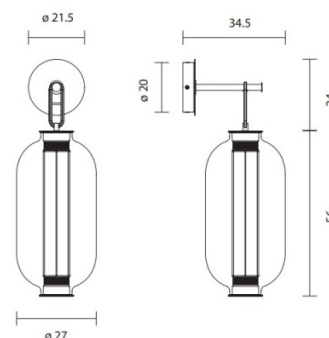

Each shade houses a LED strip light that resembles the form of a traditional Chinese lantern. The lantern hangs gracefully within the glass shade providing a beautifully diffused light that not only brings light to its surroundings but also highlights the stunning craftsmanship of the glass shades and bronze wall mount. The Parachilna Bai A BA BA wall light includes an added LED light source that brings a level of functionality to the design. As well as the LED strip within the lantern, the BA BA wall light also houses another LED module at the bottom of the lantern. This creates a bright and functional downward light that floods a space with a generous outpouring of diffused glare-free light.

PRODUCT SPECIFICATION

Light Source: **DI DI:** Strip LED 5.8W, 2700K, 448 lumens
BA BA: 14W, 2700K, 1960 lumens + Strip LED 15.4W, 2700K, 1150 lumens

IP Code: 20

Dimming: Dimmable via 1-10v dimming systems. Please consult your electrician, additional wiring may be required on-site.

Dimensions: DI DI:
Ø18cm shade
19.5cm shade height
30cm depth from wall
Ø21.5cm base

BA BA:
Ø27cm shade
56cm shade height
34.5cm depth from wall
Ø21.5cm base

DI DI

BA BA

For all sales and technical enquiries, please contact: