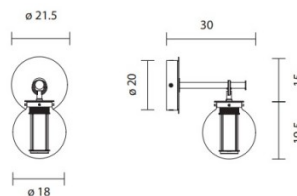

Dimensions: DI DI:
Ø18cm shade
19.5cm shade height
30cm depth from wall
Ø21.5cm base

BA BA:
Ø27cm shade
56cm shade height
34.5cm depth from wall
Ø21.5cm base

DI DI

BA BA

For all sales and technical enquiries, please contact: