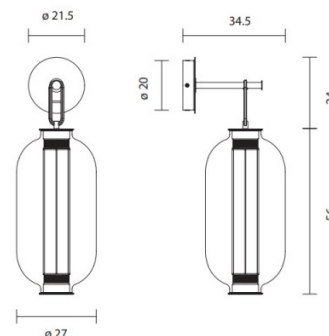

PARACHILNA

Parachilna Bai A LED Wall Light

LA10524/W

SOURCE: <https://www.davidvillagelighting.co.uk/product/Parachilna-Bai-A-LED-Wall-Light/10000421>

PRODUCT DESCRIPTION

Designer: Neri&Hu

Parachilna Bai A LED Wall Light

The Parachilna Bai wall lights are a display of quality materials and quality craftsmanship. The wall mounts are expertly made and crafted from aged bronze. This material creates an antique aesthetic that brings an aged and almost industrial feel to this design. However, this Bai A wall lamp was designed with elegance in mind and by pairing this sturdy wall mount with the delicately hand-blown glass shade, the contrast created highlights the elegant form. The glass shades are available in the DI DI shape or the BA BA shape, the first being a smaller spherical and understated shade and the other being a larger elongated version that hangs beautifully from the bronze wall mount.

Each shade houses a LED strip light that resembles the form of a traditional Chinese lantern. The lantern hangs gracefully within the glass shade providing a beautifully diffused light that not only brings light to its surroundings but also highlights the stunning craftsmanship of the glass shades and bronze wall mount. The Parachilna Bai A BA BA wall light includes an added LED light source that brings a level of functionality to the design. As well as the LED strip within the lantern, the BA BA wall light also houses another LED module at the bottom of the lantern. This creates a bright and functional downward light that floods a space with a generous outpouring of diffused glare-free light.

PRODUCT SPECIFICATION