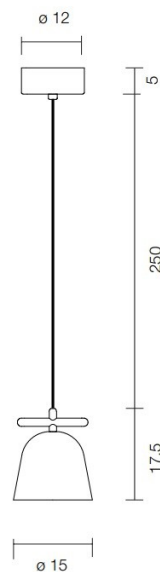

Available two sizes, a smaller Ø10cm shade and a larger Ø15cm shade. The two sizes allow you to find the perfect size for your space. You even have the choice to cluster the alternating shades and create a stunning feature within your home. The Lighto T pendant has unwavering possibilities as its simplicity and elegance bring a designer touch to your interior.

PRODUCT SPECIFICATION

Light Source: T PE: 8W, 2700K, 630 lumens
T GR: 15W, 2700K, 1275 lumens

IP Code: 20

Dimming: Dimmable via mains phase dimming.

Dimensions: T PE:
Ø10cm shade
11.5cm shade height
250cm max drop
Ø12cm ceiling canopy

T GR:
Ø15cm shade
17.5cm shade height
250cm max drop
Ø12cm ceiling canopy

T PE

T GR

For all sales and technical enquiries, please contact:

+44 (0)114 263 4266

info@davidvillagelighting.co.uk

www.davidvillagelighting.co.uk