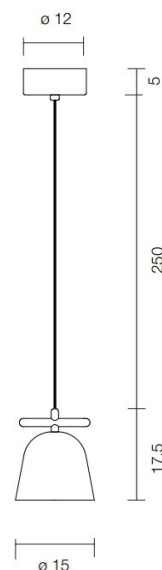

Available two sizes, a smaller Ø10cm shade and a larger Ø15cm shade. The two sizes allow you to find the perfect size for your space. You even have the choice to cluster the alternating shades and create a stunning feature within your home. The Lighto T pendant has unwavering possibilities as its simplicity and elegance bring a designer touch to your interior.

PRODUCT SPECIFICATION

Light Source: T PE: 8W, 2700K, 630 lumens
T GR: 15W, 2700K, 1275 lumens

IP Code: 20

Dimming: Dimmable via mains phase dimming.

Dimensions: T PE:
Ø10cm shade
11.5cm shade height
250cm max drop
Ø12cm ceiling canopy

T GR:
Ø15cm shade
17.5cm shade height
250cm max drop
Ø12cm ceiling canopy

T PE

T GR

For all sales and technical enquiries, please contact:

+44 (0)114 263 4266

info@davidvillagelighting.co.uk

www.davidvillagelighting.co.uk