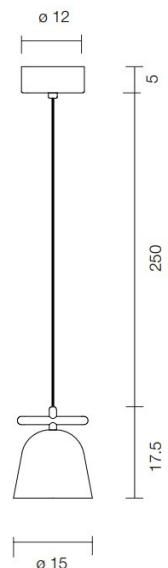

Available two sizes, a smaller Ø10cm shade and a larger Ø15cm shade. The two sizes allow you to find the perfect size for your space. You even have the choice to cluster the alternating shades and create a stunning feature within your home. The Lighto T pendant has unwavering possibilities as its simplicity and elegance bring a designer touch to your interior.

PRODUCT SPECIFICATION

Light Source: T PE: 8W, 2700K, 630 lumens
T GR: 15W, 2700K, 1275 lumens

IP Code: 20

Dimming: Dimmable via mains phase dimming.

Dimensions: T PE:
Ø10cm shade
11.5cm shade height
250cm max drop
Ø12cm ceiling canopy

T GR:
Ø15cm shade
17.5cm shade height
250cm max drop
Ø12cm ceiling canopy

T PE

T GR

For all sales and technical enquiries, please contact:

+44 (0)114 263 4266

info@davidvillagelighting.co.uk

www.davidvillagelighting.co.uk