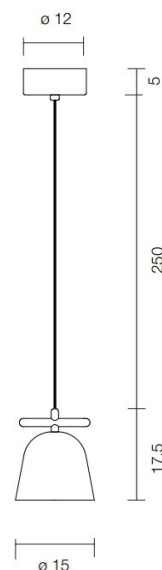

Available two sizes, a smaller Ø10cm shade and a larger Ø15cm shade. The two sizes allow you to find the perfect size for your space. You even have the choice to cluster the alternating shades and create a stunning feature within your home. The Lighto T pendant has unwavering possibilities as its simplicity and elegance bring a designer touch to your interior.

## PRODUCT SPECIFICATION

**Light Source:** T PE: 8W, 2700K, 630 lumens  
T GR: 15W, 2700K, 1275 lumens

**IP Code:** 20

**Dimming:** Dimmable via mains phase dimming.

**Dimensions:** T PE:  
Ø10cm shade  
11.5cm shade height  
250cm max drop  
Ø12cm ceiling canopy

T GR:  
Ø15cm shade  
17.5cm shade height  
250cm max drop  
Ø12cm ceiling canopy

T PE

T GR

**For all sales and technical enquiries, please contact:**

+44 (0)114 263 4266

[info@davidvillagelighting.co.uk](mailto:info@davidvillagelighting.co.uk)