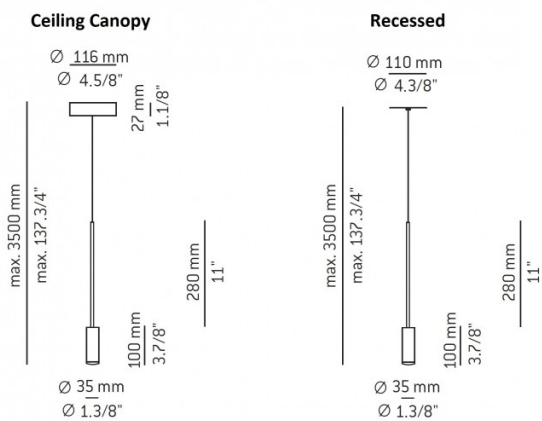

**PRODUCT SPECIFICATION**

- Light Source:** 6.1W, 2700K, 565 Lumens
- IP Code:** 20
- Dimming:** Non-dimmable.
- Dimensions:** Shade: Ø3.5cm  
Shade Height: 10cm  
Fitting Height: 28cm  
Maximum Cable Length: 350cm  
Ceiling Canopy: Ø11.6cm