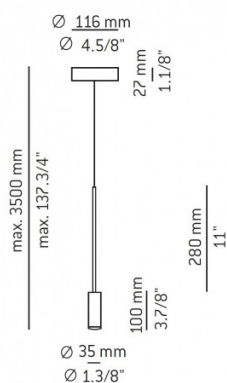

Ceiling Canopy