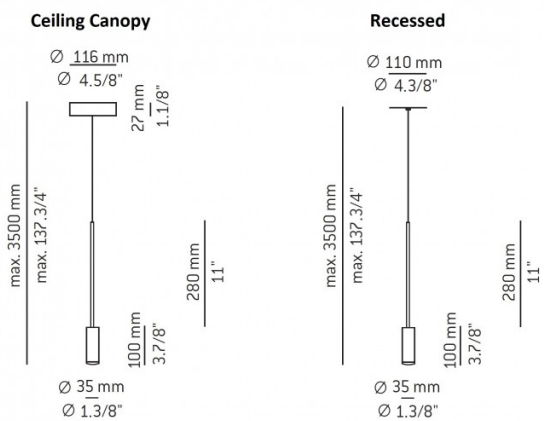

**PRODUCT SPECIFICATION**

- Light Source:** 6.2W, 2700K, 725 Lumens
- IP Code:** 20
- Dimming:** Non-dimmable.
- Dimensions:** Shade: Ø3.5cm  
Shade Height: 10cm  
Fitting Height: 28cm  
Maximum Cable Length: 350cm  
Ceiling Canopy: Ø11.6cm