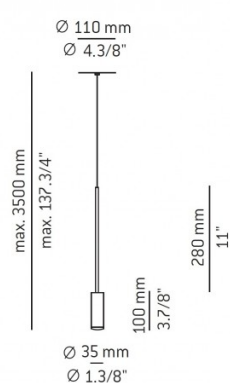

Recessed

For all sales and technical enquiries, please contact:

+44 (0)114 263 4266

info@davidvillagelighting.co.uk

www.davidvillagelighting.co.uk