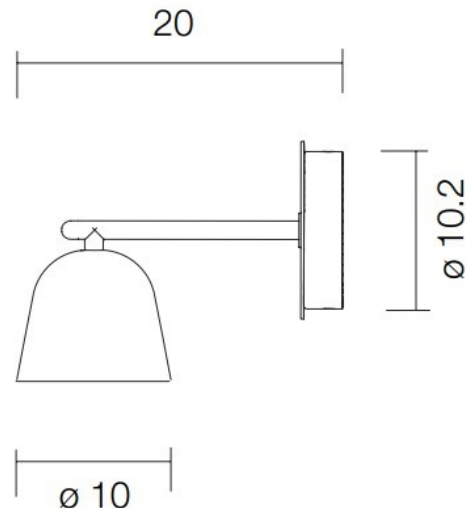

### Parachilna Lighto A LED Wall Light

The Lighto A wall light by Parachilna features a matt black lacquered steel structure that is paired with a dome-shaped glossy shade. This lamp is a simplistic design that boasts elegance and skilled craftsmanship. The shade is available in two finishes, a glossy gold and a black chrome. Both of these finishes contrast and compliment the matt black structure that attaches the fitting to the wall.

## PRODUCT SPECIFICATION

- Light Source:** 8W, 2700K, 630 lumens
- IP Code:** 20
- Dimming:** Dimmable via mains phase dimming.
- Dimensions:** Ø10cm shade  
20cm depth from wall  
Ø10.2cm wall mount

For all sales and technical enquiries, please contact: