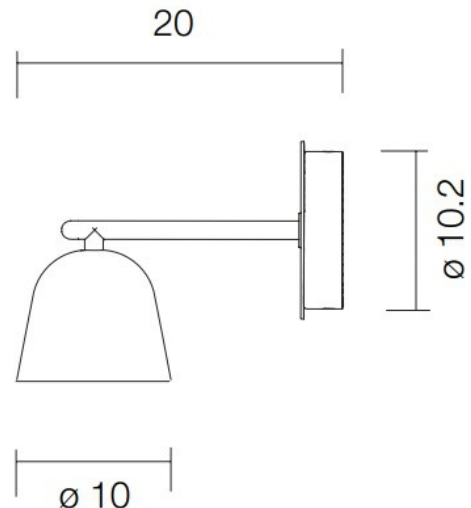

PARACHILNA

Parachilna Lighto A LED Wall Light

LA10552

SOURCE: <https://www.davidvillagelighting.co.uk/product/Parachilna-Lighto-A-LED-Wall-Light/10000413>

PRODUCT DESCRIPTION

Parachilna Lighto A LED Wall Light

The Lighto A wall light by Parachilna features a matt black lacquered steel structure that is paired with a dome-shaped glossy shade. This lamp is a simplistic design that boasts elegance and skilled craftsmanship. The shade is available in two finishes, a glossy gold and a black chrome. Both of these finishes contrast and compliment the matt black structure that attaches the fitting to the wall.

PRODUCT SPECIFICATION

- Light Source:** 8W, 2700K, 630 lumens
- IP Code:** 20
- Dimming:** Dimmable via mains phase dimming.
- Dimensions:** Ø10cm shade
20cm depth from wall
Ø10.2cm wall mount

For all sales and technical enquiries, please contact: