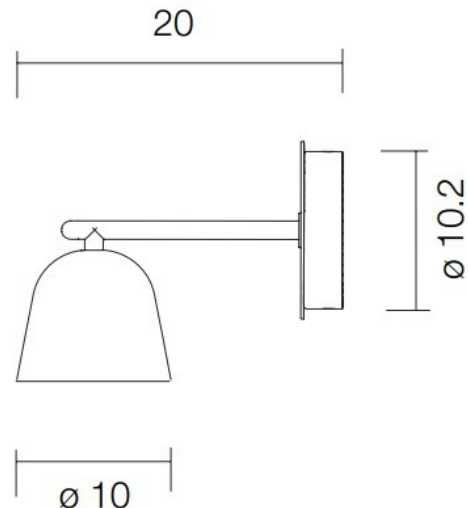

The Lighto A wall light by Parachilna features a matt black lacquered steel structure that is paired with a dome-shaped glossy shade. This lamp is a simplistic design that boasts elegance and skilled craftsmanship. The shade is available in two finishes, a glossy gold and a black chrome. Both of these finishes contrast and compliment the matt black structure that attaches the fitting to the wall.

PRODUCT SPECIFICATION

- Light Source:** 8W, 2700K, 630 lumens
- IP Code:** 20
- Dimming:** Dimmable via mains phase dimming.
- Dimensions:** Ø10cm shade
20cm depth from wall
Ø10.2cm wall mount

For all sales and technical enquiries, please contact: