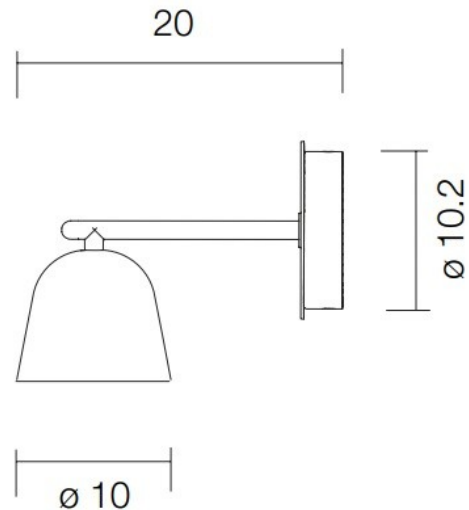

PARACHILNA

Parachilna Lighto A LED Wall Light

LA10552

SOURCE: <https://www.davidvillagelighting.co.uk/product/Parachilna-Lighto-A-LED-Wall-Light/10000413>

PRODUCT DESCRIPTION

Parachilna Lighto A LED Wall Light

The Lighto A wall light by Parachilna features a matt black lacquered steel structure that is paired with a dome-shaped glossy shade. This lamp is a simplistic design that boasts elegance and skilled craftsmanship. The shade is available in two finishes, a glossy gold and a black chrome. Both of these finishes contrast and compliment the matt black structure that attaches the fitting to the wall.

PRODUCT SPECIFICATION

- Light Source:** 8W, 2700K, 630 lumens
- IP Code:** 20
- Dimming:** Dimmable via mains phase dimming.
- Dimensions:** Ø10cm shade
20cm depth from wall
Ø10.2cm wall mount

For all sales and technical enquiries, please contact: