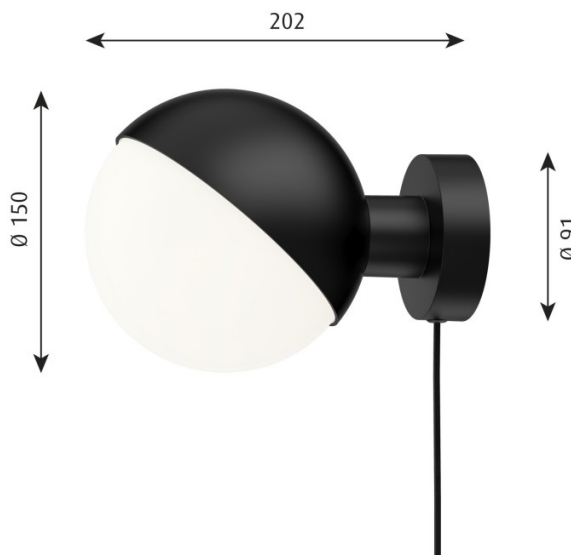

PRODUCT SPECIFICATION

Light Source:	1 x Max 3.2W G9 LED (excluded)
IP Code:	20
Dimming:	Cable and Plug - In line on/off switch included on cable Hard-wired - Non-dimmable
Dimensions:	Shade: Ø15cm Depth: 20.2cm Wall Base: Ø9.1cm Cable Length: 250cm