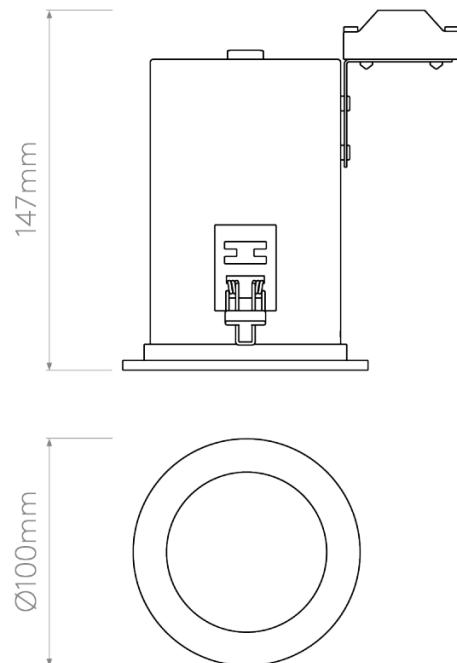

astro

**Astro Taro Round Adjustable
Fire Rated Recessed Light**

LA10144/R

SOURCE: <https://www.davidvillagelighting.co.uk/product/Astro-Taro-Round-Adjustable-Fire-Rated-Recessed-Light/10000381>

PRODUCT DESCRIPTION

**Astro Taro Round Adjustable and
Fire-rated recessed light**

Suitable for any interior setting, the Taro Round is fire-rated [90 min BS476 part 21] and adjustable to 35° tilt angle. The Taro Round is also ideal for bathrooms, strictly zone 3, with an IP20 rating.

The recessed light is made of mild steel and is available in a matt white finish. Taro is dimmable, via mains phase dimming, when used with a dimmable light bulb.

PRODUCT SPECIFICATION

- Light Source:** 1 x Max 50W GU10 (excluded)
- IP Code:** 20
- Dimming:** Dimmable via mains phase dimming.
- Dimensions:** Ø10cm
Cutting Hole: 8.6cm
Depth: 14.7cm
Recess Depth: 16.7cm