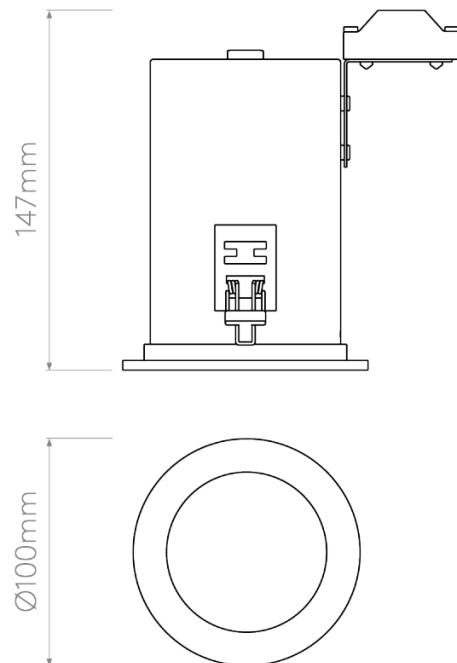

Astro Taro Round Adjustable and Fire-rated recessed light

Suitable for any interior setting, the Taro Round is fire-rated [90 min BS476 part 21] and adjustable to 35° tilt angle. The Taro Round is also ideal for bathrooms, strictly zone 3, with an IP20 rating.

The recessed light is made of mild steel and is available in a matt white finish. Taro is dimmable, via mains phase dimming, when used with a dimmable light bulb.

PRODUCT SPECIFICATION

Light Source: 1 x Max 50W GU10 (excluded)

IP Code: 20

Dimming: Dimmable via mains phase dimming.

Dimensions: Ø10cm
Cutting Hole: 8.6cm
Depth: 14.7cm
Recess Depth: 16.7cm

For all sales and technical enquiries, please contact:

+44 (0)114 263 4266

info@davidvillagelighting.co.uk