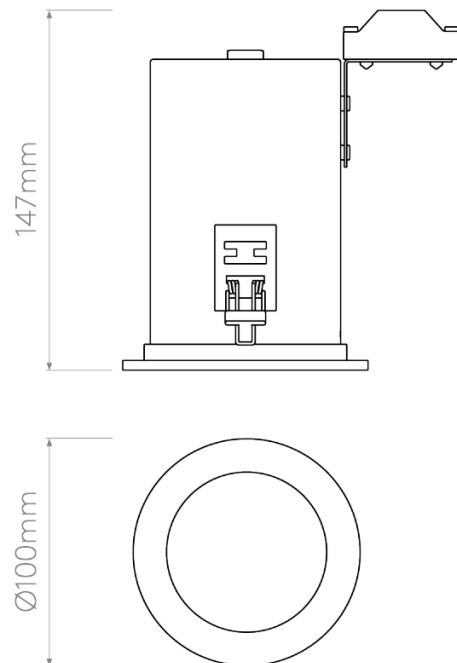

astro

Astro Taro Round Adjustable Fire Rated Recessed Light

LA10144/R

SOURCE: <https://www.davidvillagelighting.co.uk/product/Astro-Taro-Round-Adjustable-Fire-Rated-Recessed-Light/10000381>

PRODUCT DESCRIPTION

Astro Taro Round Adjustable and Fire-rated recessed light

Suitable for any interior setting, the Taro Round is fire-rated [90 min BS476 part 21] and adjustable to 35° tilt angle. The Taro Round is also ideal for bathrooms, strictly zone 3, with an IP20 rating.

The recessed light is made of mild steel and is available in a matt white finish. Taro is dimmable, via mains phase dimming, when used with a dimmable light bulb.

PRODUCT SPECIFICATION

- Light Source:** 1 x Max 50W GU10 (excluded)
- IP Code:** 20
- Dimming:** Dimmable via mains phase dimming.
- Dimensions:** Ø10cm
Cutting Hole: 8.6cm
Depth: 14.7cm
Recess Depth: 16.7cm