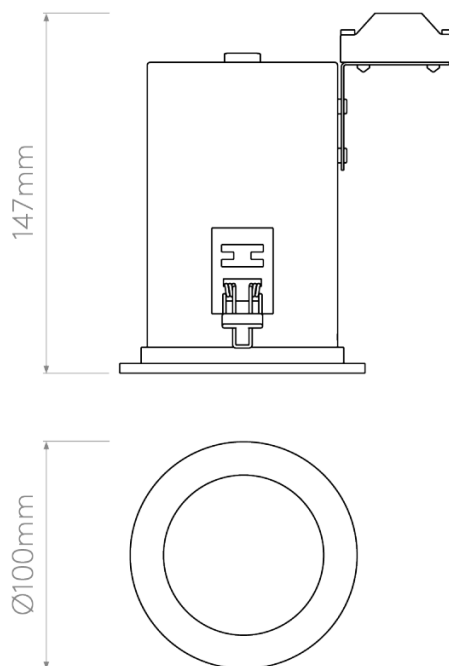

#### Astro Taro Round Adjustable and Fire-rated recessed light

Suitable for any interior setting, the Taro Round is fire-rated [90 min BS476 part 21] and adjustable to 35° tilt angle. The Taro Round is also ideal for bathrooms, strictly zone 3, with an IP20 rating.

### PRODUCT SPECIFICATION

**Light Source:** 1 x Max 50W GU10 (excluded)

**IP Code:** 20

**Dimming:** Dimmable via mains phase dimming.

**Dimensions:** Ø10cm  
Cutting Hole: 8.6cm  
Depth: 14.7cm  
Recess Depth: 16.7cm