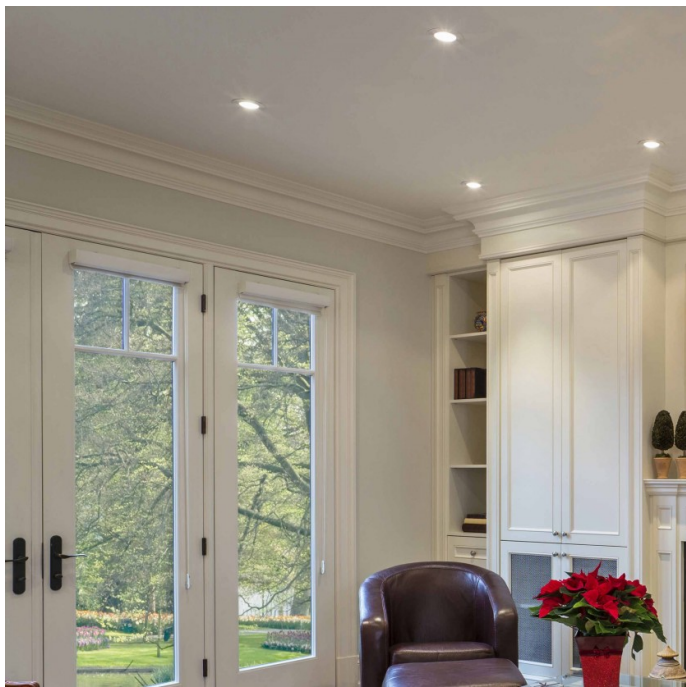

astro

Astro Taro Round Adjustable Fire Rated Recessed Light

LA10144/R

SOURCE: <https://www.davidvillagelighting.co.uk/product/Astro-Taro-Round-Adjustable-Fire-Rated-Recessed-Light/10000381>

PRODUCT DESCRIPTION

Astro Taro Round Adjustable and Fire-rated recessed light

Suitable for any interior setting, the Taro Round is fire-rated [90 min BS476 part 21] and adjustable to 35° tilt angle. The Taro Round is also ideal for bathrooms, strictly zone 3, with an IP20 rating.

The recessed light is made of mild steel and is available in a matt white finish. Taro is dimmable, via mains phase dimming, when used with a dimmable light bulb.

PRODUCT SPECIFICATION

Light Source: 1 x Max 50W GU10 (excluded)

IP Code: 20

Dimming: Dimmable via mains phase dimming.

Dimensions: Ø10cm
Cutting Hole: 8.6cm
Depth: 14.7cm
Recess Depth: 16.7cm