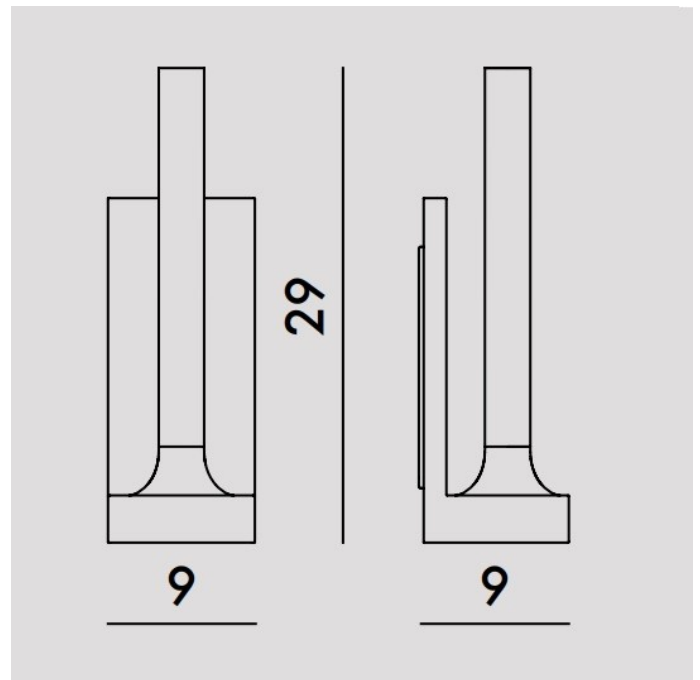

PRODUCT SPECIFICATION

Light Source: 2.5W, 2700K, 350 Lumens

IP Code: 20

Dimming: Non-dimmable.

Dimensions: 29cm height
9cm width
9cm depth from wall

For all sales and technical enquiries, please contact:

+44 (0)114 263 4266