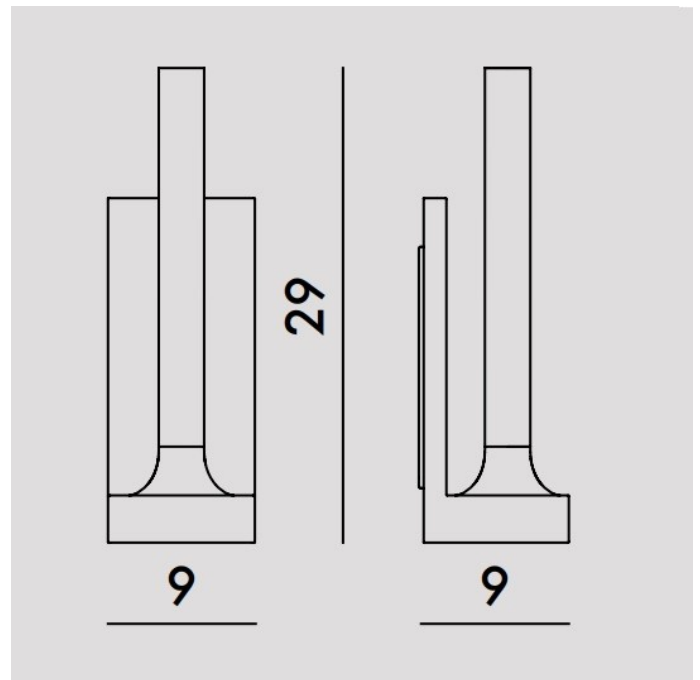

**PRODUCT SPECIFICATION**

**Light Source:** 2.5W, 2700K, 350 Lumens

**IP Code:** 20

**Dimming:** Non-dimmable.

**Dimensions:** 29cm height  
9cm width  
9cm depth from wall

**For all sales and technical enquiries, please contact:**