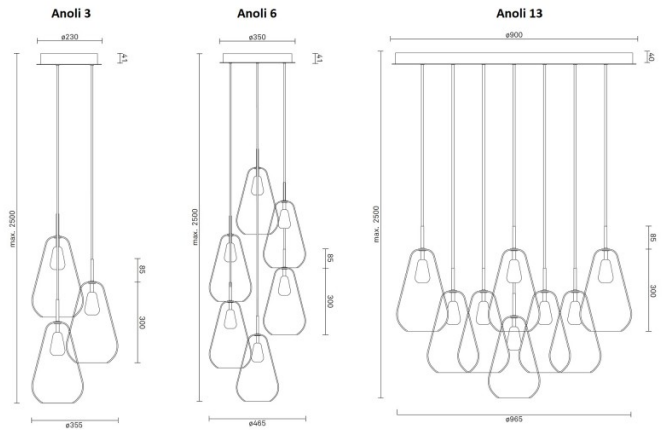

### PRODUCT SPECIFICATION

- IP Code:** 20
- Dimming:** Dimmable via mains phase dimming
- Dimensions:**
  - Anoli 3:**
    - 35.5cm width
    - 30cm shade height
    - Ø23cm ceiling canopy
  - Anoli 6:**
    - 46.5cm width
    - 30cm shade height
    - Ø35cm ceiling canopy
  - Anoli 13:**
    - 96.5cm width
    - 30cm shade height
    - Ø90cm ceiling canopy
- 250cm max drop