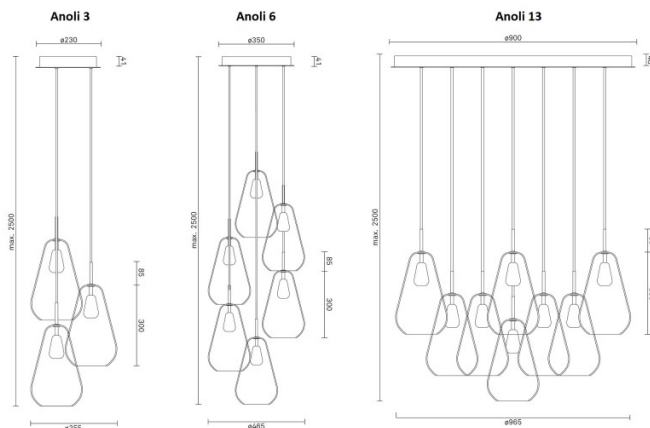

NUURA

Nuura Anoli Chandelier

LA10519/C

SOURCE: <https://www.davidvillagelighting.co.uk/product/Nuura-Anoli-Chandelier/10000366>

PRODUCT DESCRIPTION

Designer: Sofie Refer

Anoli Chandelier Light by Nuura

The Anoli chandelier is made up of either 3, 6 or 13 individual [Anoli 1 pendants](#), arranged on an included ceiling canopy for a sophisticated and spectacular look. Made from blown-glass, each lampshade has gorgeously smooth lines which are refined and elegant, showcasing the best of Scandinavian design.

PRODUCT SPECIFICATION

IP Code: 20

Dimming: Dimmable via mains phase dimming

Dimensions: **Anoli 3:**
35.5cm width
30cm shade height
Ø23cm ceiling canopy

Anoli 6:
46.5cm width
30cm shade height
Ø35cm ceiling canopy

Anoli 13:
96.5cm width
30cm shade height
Ø90cm ceiling canopy

250cm max drop

For all sales and technical enquiries, please contact:

+44 (0)114 263 4266

info@davidvillagelighting.co.uk

www.davidvillagelighting.co.uk