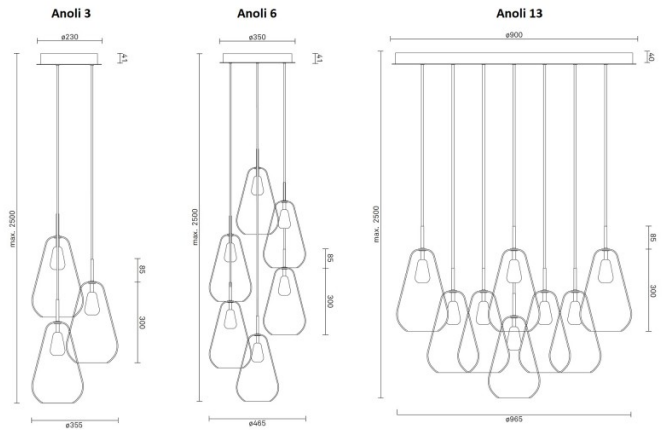

NUURA

Nuura Anoli Chandelier

LA10519/C

SOURCE: <https://www.davidvillagelighting.co.uk/product/Nuura-Anoli-Chandelier/10000366>

PRODUCT DESCRIPTION

Designer: Sofie Refer

Anoli Chandelier Light by Nuura

The Anoli chandelier is made up of either 3, 6 or 13 individual [Anoli 1 pendants](#), arranged on an included ceiling canopy for a sophisticated and spectacular look. Made from blown-glass, each lampshade has gorgeously smooth lines which are refined and elegant, showcasing the best of Scandinavian design.

PRODUCT SPECIFICATION

- IP Code:** 20
- Dimming:** Dimmable via mains phase dimming
- Dimensions:**
 - Anoli 3:**
 - 35.5cm width
 - 30cm shade height
 - Ø23cm ceiling canopy
 - Anoli 6:**
 - 46.5cm width
 - 30cm shade height
 - Ø35cm ceiling canopy
 - Anoli 13:**
 - 96.5cm width
 - 30cm shade height
 - Ø90cm ceiling canopy
- 250cm max drop