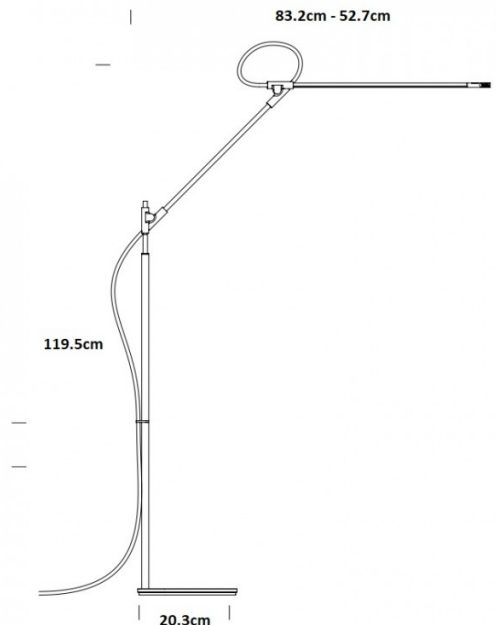

PRODUCT SPECIFICATION

Light Source: 8.5W, 3000K, 700 Lumens

IP Code: 20

Dimming: Integrated dimmer on the product.

Dimensions: Height: 119.5cm
Base: 20.3cm
Length: 83.2cm - 52.7cm

For all sales and technical enquiries, please contact: