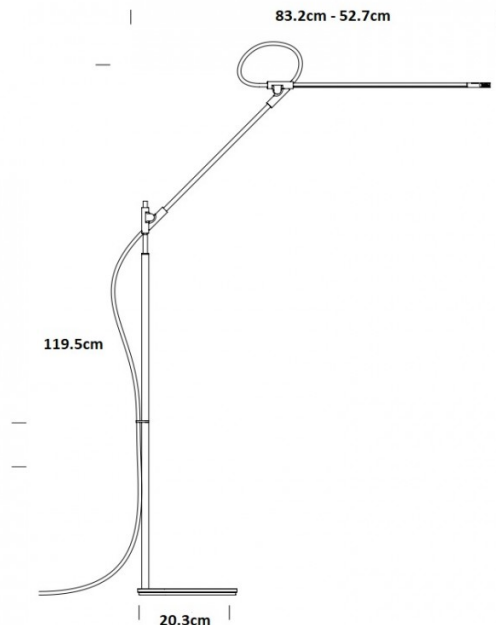

Pablo®

Pablo Superlight LED Floor Lamp

LA10539/F

SOURCE: <https://www.davidvillagelighting.co.uk/product/Pablo-Superlight-LED-Floor-Lamp/10000364>

PRODUCT DESCRIPTION

Designer: Peter Stathis

Pablo Superlight LED Floor Lamp

PRODUCT SPECIFICATION

- Light Source:** 8.5W, 3000K, 700 Lumens
- IP Code:** 20
- Dimming:** Integrated dimmer on the product.
- Dimensions:** Height: 119.5cm
Base: 20.3cm
Length: 83.2cm - 52.7cm

For all sales and technical enquiries, please contact: