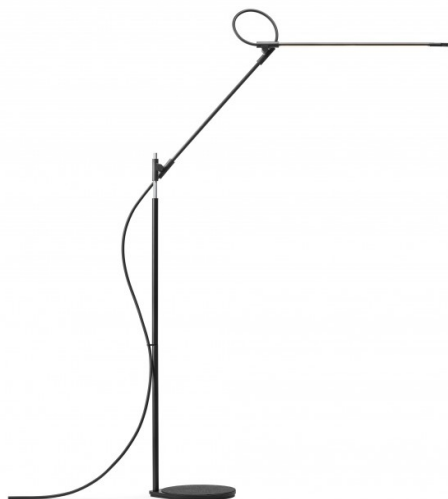

Pablo®

Pablo Superlight LED Floor Lamp

LA10539/F

SOURCE: <https://www.davidvillagelighting.co.uk/product/Pablo-Superlight-LED-Floor-Lamp/10000364>

PRODUCT DESCRIPTION

Designer: Peter Stathis

Pablo Superlight LED Floor Lamp

The Pablo Superlight floor lamp boasts adjustability and effortless functionality. The precise and playful structure of this lamp allows for optimum flexibility and fluidity. The slim design of the Superlight LED floor lamp reduces the common task light back to its pure essence. This fits in with the 'less-is-more' philosophy of the Pablo brand.

The Superlight was designed with the user in mind, the one-handed dimmer switch makes for effortless adjustment of the light output and allows you to find the perfect brightness for your space. The joint system within this lamp gives this Superlight floor lamp a full range of flexibility along the 3-axis. Available in two frame colours, black and white, the Superlight can suit any interior with ease.

PRODUCT SPECIFICATION

- Light Source:** 8.5W, 3000K, 700 Lumens
- IP Code:** 20
- Dimming:** Integrated dimmer on the product.
- Dimensions:** Height: 119.5cm
Base: 20.3cm
Length: 83.2cm - 52.7cm

For all sales and technical enquiries, please contact: