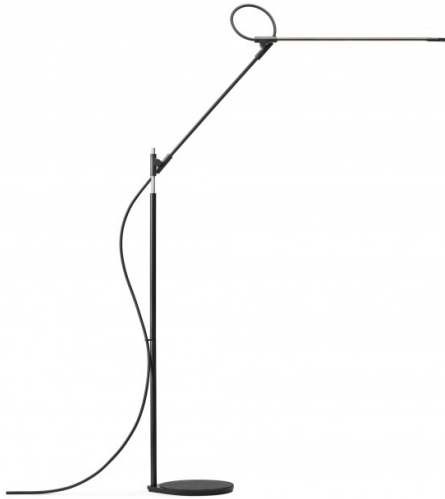

Pablo®

LA10539/F

Pablo Superlight LED Floor Lamp

SOURCE: <https://www.davidvillagelighting.co.uk/product/Pablo-Superlight-LED-Floor-Lamp/10000364>

PRODUCT DESCRIPTION

Designer: Peter Stathis

Pablo Superlight LED Floor Lamp

The Pablo Superlight floor lamp boasts adjustability and effortless functionality. The precise and playful structure of this lamp allows for optimum flexibility and fluidity. The slim design of the Superlight LED floor lamp reduces the common task light back to its pure essence. This fits in with the 'less-is-more' philosophy of the Pablo brand.

The Superlight was designed with the user in mind, the one-handed dimmer switch makes for effortless adjustment of the light output and allows you to find the perfect brightness for your space. The joint system within this lamp gives this Superlight floor lamp a full range of flexibility along the 3-axis. Available in two frame colours, black and white, the Superlight can suit any interior with ease.

PRODUCT SPECIFICATION

Light Source: 8.5W, 3000K, 700 Lumens

IP Code: 20

Dimming: Integrated dimmer on the product.

Dimensions: Height: 119.5cm
Base: 20.3cm
Length: 83.2cm - 52.7cm

For all sales and technical enquiries, please contact: