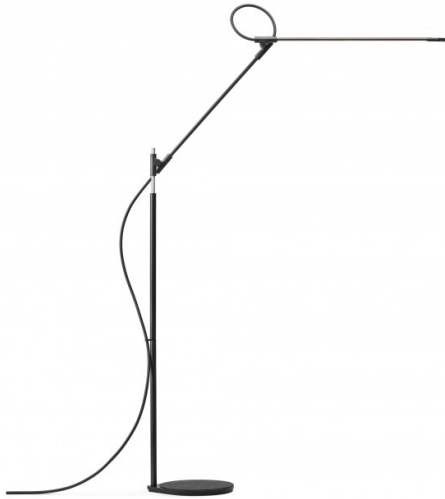

Pablo®

Pablo Superlight LED Floor Lamp

LA10539/F

SOURCE: <https://www.davidvillagelighting.co.uk/product/Pablo-Superlight-LED-Floor-Lamp/10000364>

PRODUCT DESCRIPTION

Designer: Peter Stathis

Pablo Superlight LED Floor Lamp

The Pablo Superlight floor lamp boasts adjustability and effortless functionality. The precise and playful structure of this lamp allows for optimum flexibility and fluidity. The slim design of the Superlight LED floor lamp reduces the common task light back to its pure essence. This fits in with the 'less-is-more' philosophy of the Pablo brand.

The Superlight was designed with the user in mind, the one-handed dimmer switch makes for effortless adjustment of the light output and allows you to find the perfect brightness for your space. The joint system within this lamp gives this Superlight floor lamp a full range of flexibility along the 3-axis. Available in two frame colours, black and white, the Superlight can suit any interior with ease.

PRODUCT SPECIFICATION

- Light Source:** 8.5W, 3000K, 700 Lumens
- IP Code:** 20
- Dimming:** Integrated dimmer on the product.
- Dimensions:** Height: 119.5cm
Base: 20.3cm
Length: 83.2cm - 52.7cm

For all sales and technical enquiries, please contact: