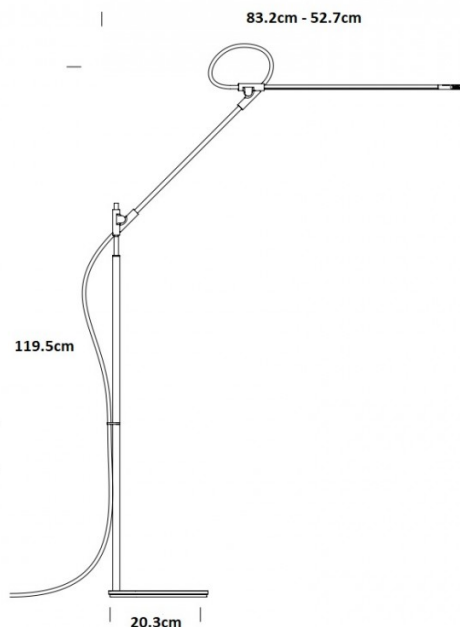

Pablo®

Pablo Superlight LED Floor Lamp

LA10539/F

SOURCE: <https://www.davidvillagelighting.co.uk/product/Pablo-Superlight-LED-Floor-Lamp/10000364>

PRODUCT DESCRIPTION

Designer: Peter Stathis

Pablo Superlight LED Floor Lamp

PRODUCT SPECIFICATION

- Light Source:** 8.5W, 3000K, 700 Lumens
- IP Code:** 20
- Dimming:** Integrated dimmer on the product.
- Dimensions:** Height: 119.5cm
Base: 20.3cm
Length: 83.2cm - 52.7cm

For all sales and technical enquiries, please contact: