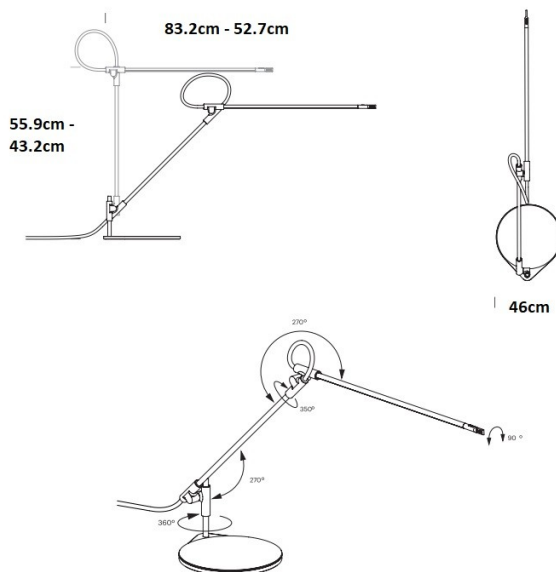

The Superlight was designed with the user in mind, the one-handed dimmer switch makes for effortless adjustment of the light output and allows you to find the perfect brightness for your space. The joint system within this lamp gives this Superlight table lamp a full range of flexibility along the 3-axis. Available in two frame colours, black and white, the Superlight also is provided with a set of colorful and interchangeable felt pads that cover the base of the lamp. you can switch these over to suit your style or personality.

PRODUCT SPECIFICATION

- Light Source:** 8.6W, 3000K, 700 Lumens
- IP Code:** 20
- Dimming:** Integrated dimmer on the product.
- Dimensions:** Height: 55.9cm - 43.2cm
Length: 83.2cm - 52.7cm
Width: 46cm