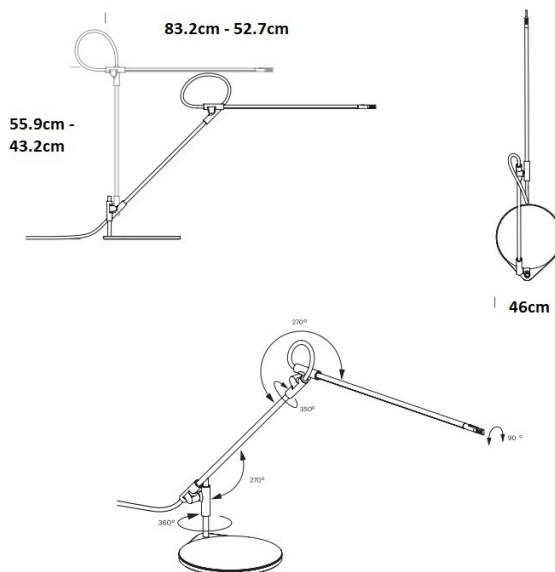

PRODUCT SPECIFICATION

Light Source: 8.6W, 3000K, 700 Lumens

IP Code: 20

Dimming: Integrated dimmer on the product.

Dimensions: Height: 55.9cm - 43.2cm
Length: 83.2cm - 52.7cm
Width: 46cm

For all sales and technical enquiries, please contact: