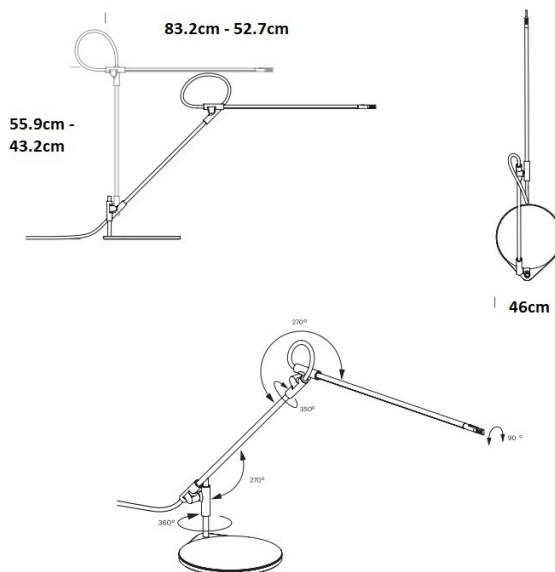

PRODUCT SPECIFICATION

Light Source: 8.6W, 3000K, 700 Lumens

IP Code: 20

Dimming: Integrated dimmer on the product.

Dimensions: Height: 55.9cm - 43.2cm  
Length: 83.2cm - 52.7cm  
Width: 46cm

**For all sales and technical enquiries, please contact:**