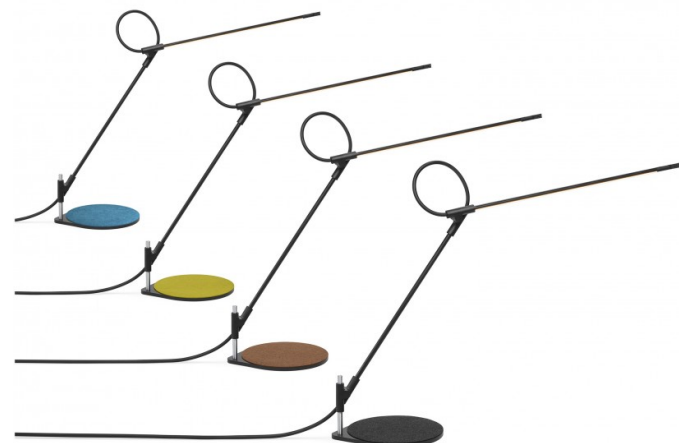

Pablo®

Pablo Superlight LED Table Lamp

LA10539

SOURCE: <https://www.davidvillagelighting.co.uk/product/Pablo-Superlight-LED-Table-Lamp/10000363>

PRODUCT DESCRIPTION

Designer: Peter Stathis

Pablo Superlight LED Table Lamp

The Pablo Superlight table lamp boasts adjustability and effortless functionality. The precise and playful structure of this lamp allows for optimum flexibility and fluidity. The slim design of the Superlight LED table lamp reduces the common task light back to its pure essence. This fits in with the 'less-is-more' philosophy of the Pablo brand.

The Superlight was designed with the user in mind, the one-handed dimmer switch makes for effortless adjustment of the light output and allows you to find the perfect brightness for your space. The joint system within this lamp gives this Superlight table lamp a full range of flexibility along the 3-axis. Available in two frame colours, black and white, the Superlight also is provided with a set of colorful and interchangeable felt pads that cover the base of the lamp. you can switch these over to suit your style or personality.

PRODUCT SPECIFICATION

Light Source: 8.6W, 3000K, 700 Lumens

IP Code: 20

Dimming: Integrated dimmer on the product.

Dimensions: Height: 55.9cm - 43.2cm
Length: 83.2cm - 52.7cm
Width: 46cm

For all sales and technical enquiries, please contact: