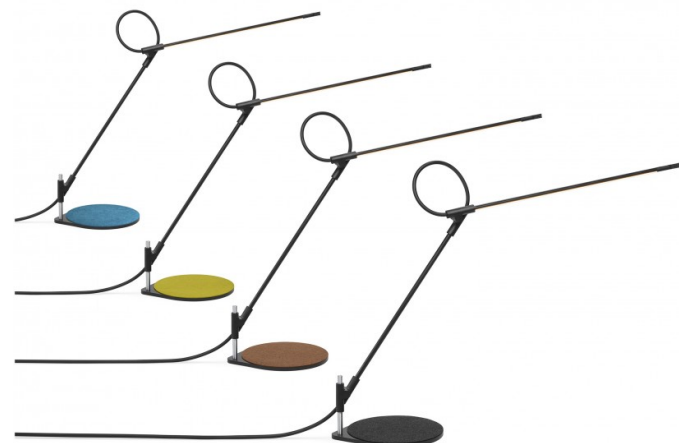

Pablo®

Pablo Superlight LED Table Lamp

LA10539

SOURCE: <https://www.davidvillagelighting.co.uk/product/Pablo-Superlight-LED-Table-Lamp/10000363>

PRODUCT DESCRIPTION

Designer: Peter Stathis

Pablo Superlight LED Table Lamp

The Pablo Superlight table lamp boasts adjustability and effortless functionality. The precise and playful structure of this lamp allows for optimum flexibility and fluidity. The slim design of the Superlight LED table lamp reduces the common task light back to its pure essence. This fits in with the 'less-is-more' philosophy of the Pablo brand.

The Superlight was designed with the user in mind, the one-handed dimmer switch makes for effortless adjustment of the light output and allows you to find the perfect brightness for your space. The joint system within this lamp gives this Superlight table lamp a full range of flexibility along the 3-axis. Available in two frame colours, black and white, the Superlight also is provided with a set of colorful and interchangeable felt pads that cover the base of the lamp. you can switch these over to suit your style or personality.

PRODUCT SPECIFICATION

- Light Source:** 8.6W, 3000K, 700 Lumens
- IP Code:** 20
- Dimming:** Integrated dimmer on the product.
- Dimensions:** Height: 55.9cm - 43.2cm
Length: 83.2cm - 52.7cm
Width: 46cm