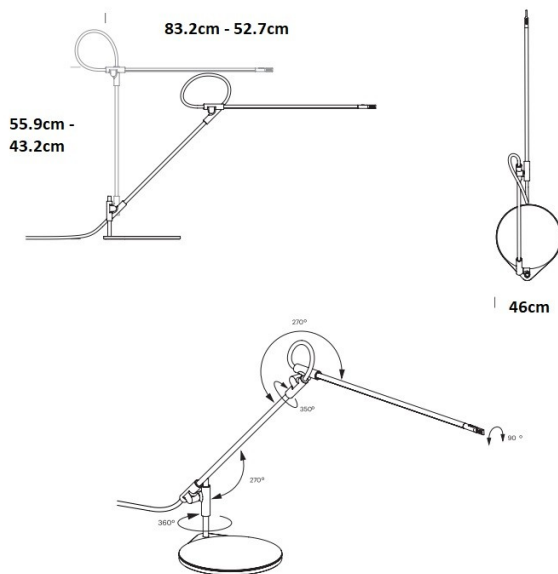

The Superlight was designed with the user in mind, the one-handed dimmer switch makes for effortless adjustment of the light output and allows you to find the perfect brightness for your space. The joint system within this lamp gives this Superlight table lamp a full range of flexibility along the 3-axis. Available in two frame colours, black and white, the Superlight also is provided with a set of colorful and interchangeable felt pads that cover the base of the lamp. you can switch these over to suit your style or personality.

PRODUCT SPECIFICATION

- Light Source:** 8.6W, 3000K, 700 Lumens
- IP Code:** 20
- Dimming:** Integrated dimmer on the product.
- Dimensions:** Height: 55.9cm - 43.2cm
Length: 83.2cm - 52.7cm
Width: 46cm