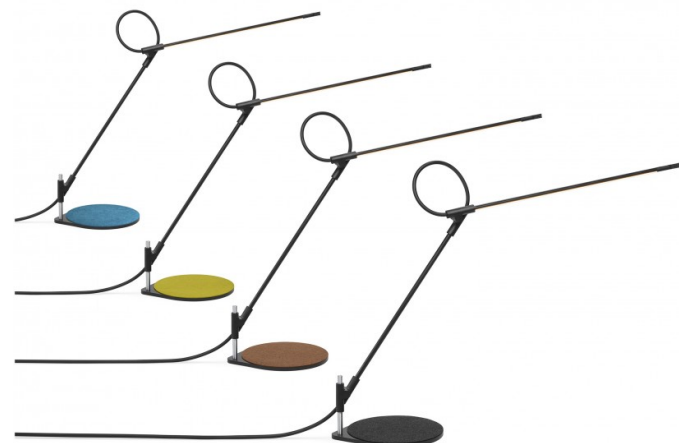

Pablo®

Pablo Superlight LED Table Lamp

LA10539

SOURCE: <https://www.davidvillagelighting.co.uk/product/Pablo-Superlight-LED-Table-Lamp/10000363>

PRODUCT DESCRIPTION

Designer: Peter Stathis

Pablo Superlight LED Table Lamp

The Pablo Superlight table lamp boasts adjustability and effortless functionality. The precise and playful structure of this lamp allows for optimum flexibility and fluidity. The slim design of the Superlight LED table lamp reduces the common task light back to its pure essence. This fits in with the 'less-is-more' philosophy of the Pablo brand.

The Superlight was designed with the user in mind, the one-handed dimmer switch makes for effortless adjustment of the light output and allows you to find the perfect brightness for your space. The joint system within this lamp gives this Superlight table lamp a full range of flexibility along the 3-axis. Available in two frame colours, black and white, the Superlight also is provided with a set of colorful and interchangeable felt pads that cover the base of the lamp. you can switch these over to suit your style or personality.

PRODUCT SPECIFICATION

Light Source: 8.6W, 3000K, 700 Lumens

IP Code: 20

Dimming: Integrated dimmer on the product.

Dimensions: Height: 55.9cm - 43.2cm  
Length: 83.2cm - 52.7cm  
Width: 46cm

**For all sales and technical enquiries, please contact:**