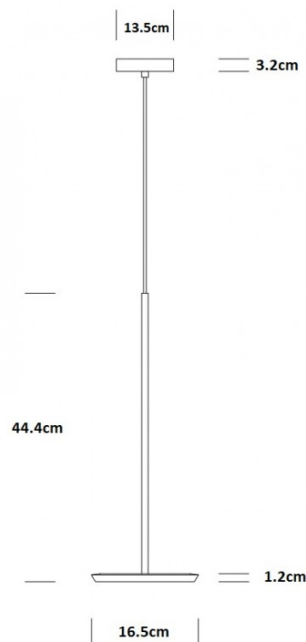

The Pablos Designs Sky Pendant can also be supplied as a chandelier consisting of 3 or 5 pendant clusters. Please [contact us](#) for further information and pricing.

PRODUCT SPECIFICATION

Light Source: 18W, 2700K, 1250 Lumens

IP Code: 20

Dimming: Dimmable via Triac dimming.

Dimensions: Shade: Ø16.5cm
Shade Width: 1.2cm
Shade Height: 44.4cm
Ceiling Canopy: Ø13.4cm

For all sales and technical enquiries, please contact:

+44 (0)114 263 4266