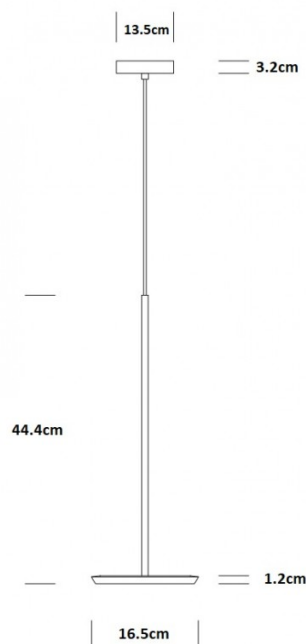

The Pablos Designs Sky Pendant can also be supplied as a chandelier consisting of 3 or 5 pendant clusters. Please [contact us](#) for further information and pricing.

PRODUCT SPECIFICATION

Light Source: 18W, 2700K, 1250 Lumens

IP Code: 20

Dimming: Dimmable via Triac dimming.

Dimensions: Shade: Ø16.5cm
Shade Width: 1.2cm
Shade Height: 44.4cm
Ceiling Canopy: Ø13.4cm

For all sales and technical enquiries, please contact:

+44 (0)114 263 4266