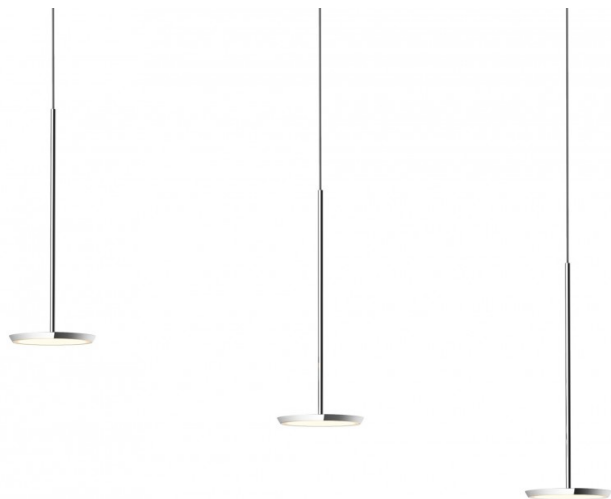

Pablo®

Pablo Sky LED Pendant Light

LA10537

SOURCE: <https://www.davidvillagelighting.co.uk/product/Pablo-Sky-LED-Pendant-Light/10000360>

PRODUCT DESCRIPTION

Designer: Pablo Pardo

Pablo Sky Solo LED Pendant Light

This Pablo LED pendant light was designed by Pablo Pardo with the philosophy of 'less is more'. This simple LED module is stripped back to its fundamental elements and highlights the polished aluminum finish and energy-efficient LED module. Ideal for residential and hospitality settings, this Sky Solo pendant is a stunning feature as an individual and as a cluster.

The Sky Series utilizes a two-sided LED flat panel light source and delivers up to 1250 lumens of dimmable warm light in all directions. This upward and downward light creates soft indirect glare-free light that fills a room with ease. The polished aluminum blends into its surroundings as it reflects the light around it. However, this finish also adds an elegant touch and delicate addition to the space. Ideal for over a worktop or staircase.

The Pablos Designs Sky Pendant can also be supplied as a chandelier consisting of 3 or 5 pendant clusters. Please [contact us](#) for further information and pricing.

PRODUCT SPECIFICATION

- Light Source:** 18W, 2700K, 1250 Lumens
- IP Code:** 20
- Dimming:** Dimmable via Triac dimming.
- Dimensions:** Shade: Ø16.5cm
Shade Width: 1.2cm
Shade Height: 44.4cm
Ceiling Canopy: Ø13.4cm