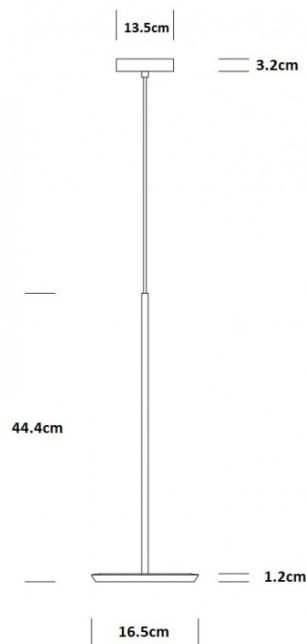

The Pablos Designs Sky Pendant can also be supplied as a chandelier consisting of 3 or 5 pendant clusters. Please [contact us](#) for further information and pricing.

PRODUCT SPECIFICATION

- Light Source:** 18W, 2700K, 1250 Lumens
- IP Code:** 20
- Dimming:** Dimmable via Triac dimming.
- Dimensions:** Shade: Ø16.5cm
Shade Width: 1.2cm
Shade Height: 44.4cm
Ceiling Canopy: Ø13.4cm