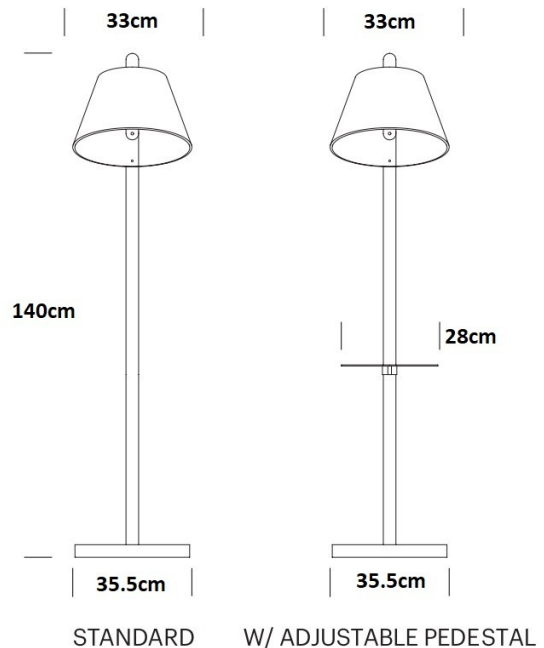

Pablo®

Pablo Lana LED Floor Lamp

LA10535/F

SOURCE: <https://www.davidvillagelighting.co.uk/product/Pablo-Lana-LED-Floor-Lamp/10000357>

PRODUCT DESCRIPTION

Designer: Pablo Studio

Pablo Lana LED Floor Lamp

The Lana collection includes a 100% wool fabric shade that houses an integrated LED light source. The shade is available in five colours, plum, charcoal, artic blue, stone, and moss. The integrated LED is equipped with a neodymium magnet that attaches itself to the floor base, which is also available in a white or chrome finish. The magnet connection between the base and shade allows you to adjust the direction of the light with ease. You are able to maneuver the shade up and down the magnetic stem and also rotate the shade 360-degrees around the base.

PRODUCT SPECIFICATION

- Light Source:** 5.5W, 3000K, 350 Lumens
- IP Code:** 20
- Dimming:** Integrated dimmer on the product.
- Dimensions:** Shade: Ø33cm  
Height: 140cm  
Base: Ø35.5cm

**For all sales and technical enquiries, please contact:**