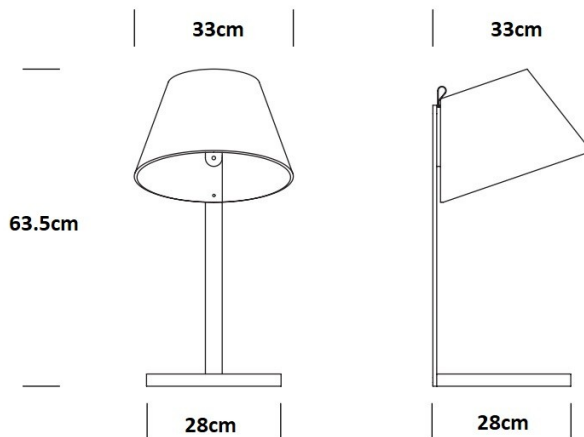

Pablo®

Pablo Lana LED Table Lamp

LA10535

SOURCE: <https://www.davidvillagelighting.co.uk/product/Pablo-Lana-LED-Table-Lamp/10000356>

PRODUCT DESCRIPTION

Designer: Pablo Studio

Pablo Lana LED Table Lamp

The Lana collection includes a 100% wool fabric shade that houses an integrated LED light source. The shade is available in five colours, plum, charcoal, artic blue, stone, and moss. The integrated LED is equipped with a neodymium magnet that attaches itself to the table base, which is also available in a white or chrome finish. The magnet connection between the base and shade allows you to adjust the direction of the light with ease. You are able to maneuver the shade up and down the magnetic stem and also rotate the shade 360-degrees around the base.

PRODUCT SPECIFICATION

Light Source: 5.5W, 3000K, 350 Lumens

IP Code: 20

Dimming: Integrated dimmer on the product.

Dimensions: Shade: Ø33cm
Height: 63.5cm
Base: Ø28cm
Cable Length: 274cm

For all sales and technical enquiries, please contact: