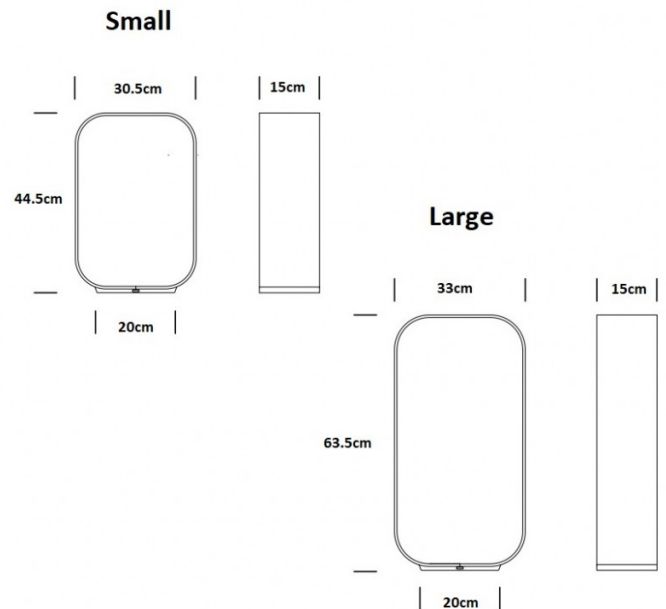

PRODUCT SPECIFICATION

Light Source: 8W, 3000K, 585 Lumens

IP Code: 20

Dimming: Integrated dimmer on the product.

Dimensions: **Small:**

Height: 44.5cm  
Width: 30.5cm  
Base Width: 20cm  
Depth: 15cm

**Large:**

Height: 63.5cm  
Width: 33cm  
Base Width: 20cm  
Base Depth: 15cm

**For all sales and technical enquiries, please contact:**

+44 (0)114 263 4266

[info@davidvillagelighting.co.uk](mailto:info@davidvillagelighting.co.uk)