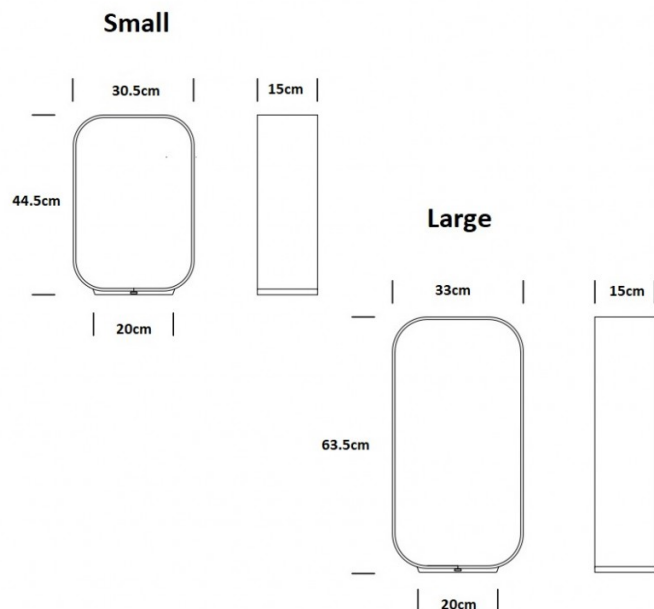

PRODUCT SPECIFICATION

Light Source: 8W, 3000K, 780 Lumens

IP Code: 20

Dimming: Integrated dimmer on the product.

Dimensions: **Small:**

Height: 44.5cm
Width: 30.5cm
Base Width: 20cm
Depth: 15cm

Large:

Height: 63.5cm
Width: 33cm
Base Width: 20cm
Base Depth: 15cm