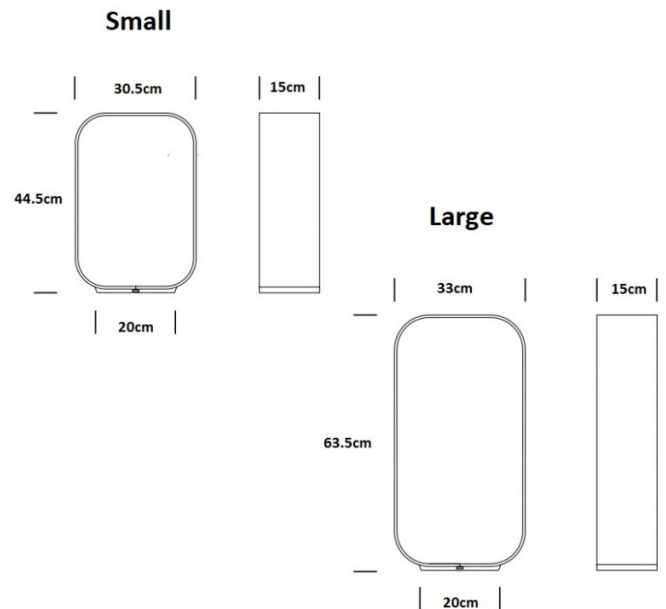

PRODUCT SPECIFICATION

Light Source: 8W, 3000K, 585 Lumens

IP Code: 20

Dimming: Integrated dimmer on the product.

Dimensions: **Small:**
Height: 44.5cm
Width: 30.5cm
Base Width: 20cm
Depth: 15cm

Large:
Height: 63.5cm
Width: 33cm
Base Width: 20cm
Base Depth: 15cm