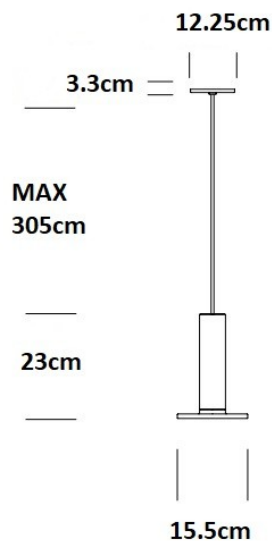

## PRODUCT SPECIFICATION

**Light Source:** 8W, 2700K, 930 Lumens

**IP Code:** 20

**Dimming:** Dimmable via Triac dimming.

**Dimensions:** Shade: Ø15.5cm  
Shade Height: 23cm  
Maximum Drop: 305cm  
Ceiling Canopy: 12.25cm