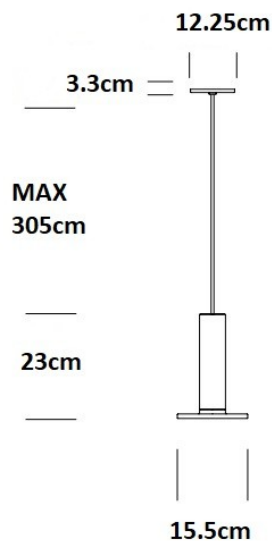

PRODUCT SPECIFICATION

Light Source: 8W, 2700K, 930 Lumens

IP Code: 20

Dimming: Dimmable via Triac dimming.

Dimensions: Shade: Ø15.5cm
Shade Height: 23cm
Maximum Drop: 305cm
Ceiling Canopy: 12.25cm