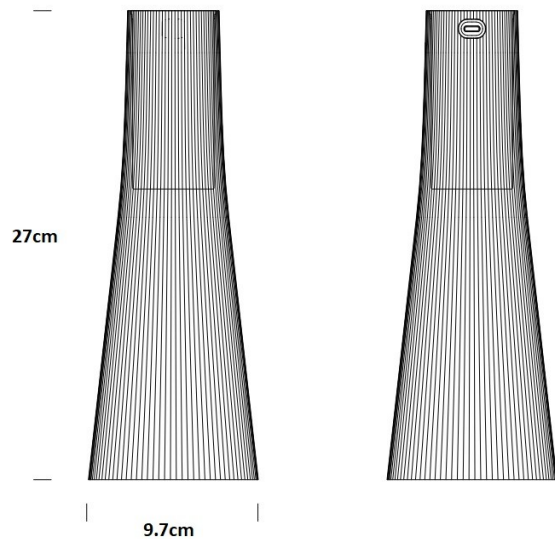

PRODUCT SPECIFICATION

- Light Source:** 2.2W, 2500K, 100 Lumens
- IP Code:** 54
- Dimming:** Integrated dimmer on the product.
- Dimensions:** Base: Ø9.7cm  
Height: 27cm

**For all sales and technical enquiries, please contact:**