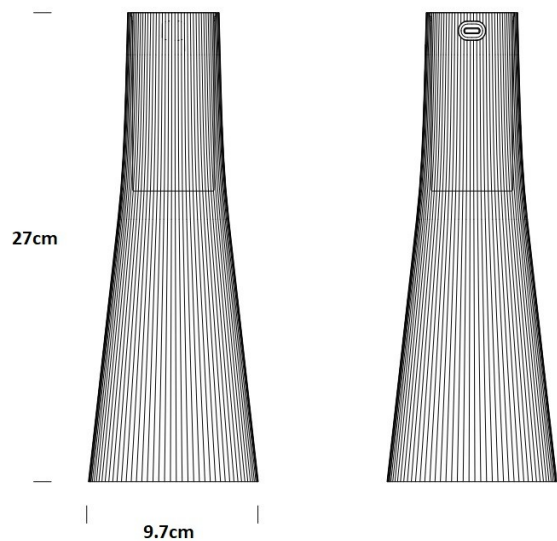

PRODUCT SPECIFICATION

Light Source: 2.2W, 2500K, 100 Lumens

IP Code: 54

Dimming: Integrated dimmer on the product.

Dimensions: Base: Ø9.7cm  
Height: 27cm

**For all sales and technical enquiries, please contact:**