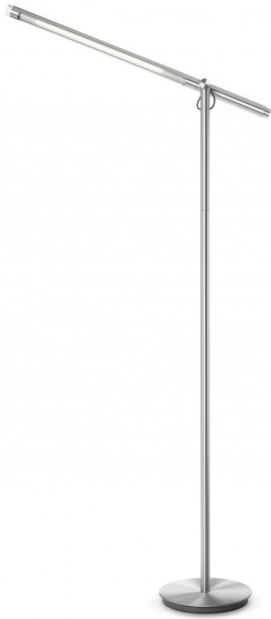

Pablo®

Pablo Brazo LED Floor Lamp

LA10529/F

SOURCE: <https://www.davidvillagelighting.co.uk/product/Pablo-Brazo-LED-Floor-Lamp/10000350>

PRODUCT DESCRIPTION

Designer: Pablo Pardo

Pablo Brazo LED Floor Lamp

The Pablo Brazo floor lamp may appear a simple design however, there is a lot of complexity and adjustability involved in the use of this lamp. The designers made the exterior of the lamp very minimalist in order to highlight its functionality. Ideal as a task light in a workspace, this LED floor lamp gives the user full control of the light source. The integrated rotary dimmer allows you to control the light intensity with a simple turn of the end of the light. The adjustable stem allows you to elongate the stem by 19cm and bring the light upwards with ease. This Pablo Brazo task light also is able to rotate 360 degrees from the stem meaning you can light every shadow with precision. The aluminum shade also rotates to direct the beam of light from the light source.

All of these functions elevate this floor lamp to become more of a functional task light ideal for working environments. However, the sleek design and minimalist style also mean this light would fit beautifully within the home.

PRODUCT SPECIFICATION

- Light Source:** 9W, 3000K, 450 Lumens
- IP Code:** 20
- Dimming:** Integrated dimmer on the product.
- Dimensions:** Height: 122cm - 141cm
Width: 67cm
Base: Ø21.5cm

For all sales and technical enquiries, please contact: