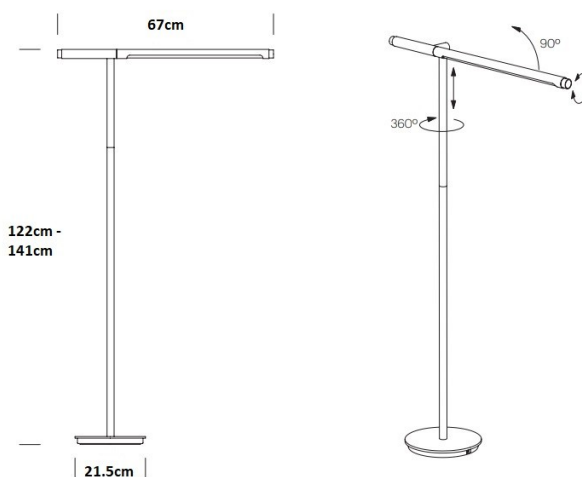

Pablo®

Pablo Brazo LED Floor Lamp

LA10529/F

SOURCE: <https://www.davidvillagelighting.co.uk/product/Pablo-Brazo-LED-Floor-Lamp/10000350>

PRODUCT DESCRIPTION

Designer: Pablo Pardo

Pablo Brazo LED Floor Lamp

The Pablo Brazo floor lamp may appear a simple design however, there is a lot of complexity and adjustability involved in the use of this lamp. The designers made the exterior of the lamp very minimalist in order to highlight its functionality. Ideal as a task light in a workspace, this LED floor lamp gives the user full control of the light source. The integrated rotary dimmer allows you to control the light intensity with a simple turn of the end of the light. The adjustable stem allows you to elongate the stem by 19cm and bring the light upwards with ease. This Pablo Brazo task light also is able to rotate 360 degrees from the stem meaning you can light every shadow with precision. The aluminum shade also rotates to direct the beam of light from the light source.

All of these functions elevate this floor lamp to become more of a functional task light ideal for working environments. However, the sleek design and minimalist style also mean this light would fit beautifully within the home.

PRODUCT SPECIFICATION

Light Source: 9W, 3000K, 400 Lumens

IP Code: 20

Dimming: Integrated dimmer on the product.

Dimensions: Height: 122cm - 141cm
Width: 67cm
Base: Ø21.5cm

For all sales and technical enquiries, please contact: