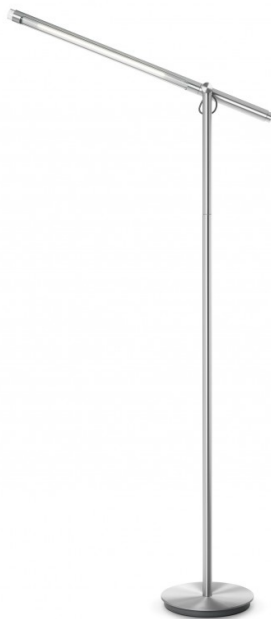

Pablo®

Pablo Brazo LED Floor Lamp

LA10529/F

SOURCE: <https://www.davidvillagelighting.co.uk/product/Pablo-Brazo-LED-Floor-Lamp/10000350>

PRODUCT DESCRIPTION

Designer: Pablo Pardo

Pablo Brazo LED Floor Lamp

The Pablo Brazo floor lamp may appear a simple design however, there is a lot of complexity and adjustability involved in the use of this lamp. The designers made the exterior of the lamp very minimalist in order to highlight its functionality. Ideal as a task light in a workspace, this LED floor lamp gives the user full control of the light source. The integrated rotary dimmer allows you to control the light intensity with a simple turn of the end of the light. The adjustable stem allows you to elongate the stem by 19cm and bring the light upwards with ease. This Pablo Brazo task light also is able to rotate 360 degrees from the stem meaning you can light every shadow with precision. The aluminum shade also rotates to direct the beam of light from the light source.

All of these functions elevate this floor lamp to become more of a functional task light ideal for working environments. However, the sleek design and minimalist style also mean this light would fit beautifully within the home.

PRODUCT SPECIFICATION

Light Source: 9W, 3000K, 400 Lumens

IP Code: 20

Dimming: Integrated dimmer on the product.

Dimensions: Height: 122cm - 141cm
Width: 67cm
Base: Ø21.5cm

For all sales and technical enquiries, please contact: