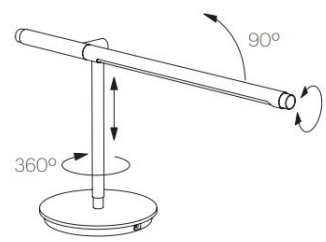

Pablo®

Pablo Brazo LED Table Lamp

LA10529

SOURCE: <https://www.davidvillagelighting.co.uk/product/Pablo-Brazo-LED-Table-Lamp/10000349>

PRODUCT DESCRIPTION

Designer: Pablo Pardo

Pablo Brazo LED Table Lamp

The Pablo Brazo table lamp may appear a simple design however, there is a lot of complexity and adjustability involved in the use of this lamp. The designers made the exterior of the lamp very minimalist in order to highlight its functionality. Ideal as a task light in a workspace, this LED table lamp gives the user full control of the light source. The integrated rotary dimmer allows you to control the light intensity with a simple turn of the end of the light. The adjustable stem allows you to elongate the stem by 18cm and bring the light upwards with ease. This Pablo Brazo task light also is able to rotate 360 degrees from the stem meaning you can light every shadow with precision. The aluminum shade also rotates to direct the beam of light from the light source.

All of these functions elevate this table lamp to become more of a functional task light ideal for working environments. However, the sleek design and minimalist style also mean this light would fit beautifully within the home.

PRODUCT SPECIFICATION

- Light Source:** 9W, 3000K, 450 Lumens
- IP Code:** 20
- Dimming:** Integrated dimmer on the product.
- Dimensions:** Height: 35.5cm - 53.5cm  
Base: Ø21.5cm  
Length: 67cm  
Cable Length: 244cm