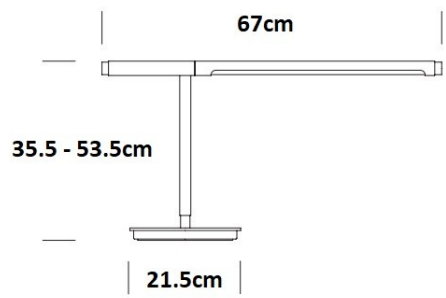

Pablo®

Pablo Brazo LED Table Lamp

LA10529

SOURCE: <https://www.davidvillagelighting.co.uk/product/Pablo-Brazo-LED-Table-Lamp/10000349>

PRODUCT DESCRIPTION

Designer: Pablo Pardo

Pablo Brazo LED Table Lamp

The Pablo Brazo table lamp may appear a simple design however, there is a lot of complexity and adjustability involved in the use of this lamp. The designers made the exterior of the lamp very minimalist in order to highlight its functionality. Ideal as a task light in a workspace, this LED table lamp gives the user full control of the light source. The integrated rotary dimmer allows you to control the light intensity with a simple turn of the end of the light. The adjustable stem allows you to elongate the stem by 18cm and bring the light upwards with ease. This Pablo Brazo task light also is able to rotate 360 degrees from the stem meaning you can light every shadow with precision. The aluminum shade also rotates to direct the beam of light from the light source.

PRODUCT SPECIFICATION

- Light Source:** 9W, 3000K, 450 Lumens
- IP Code:** 20
- Dimming:** Integrated dimmer on the product.
- Dimensions:** Height: 35.5cm - 53.5cm  
Base: Ø21.5cm  
Length: 67cm  
Cable Length: 244cm