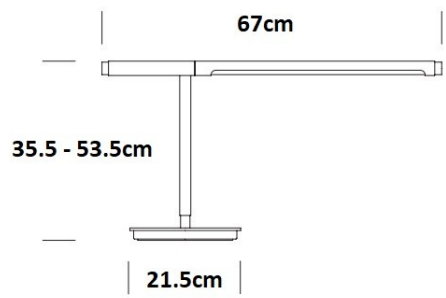

Pablo®

Pablo Brazo LED Table Lamp

LA10529

SOURCE: <https://www.davidvillagelighting.co.uk/product/Pablo-Brazo-LED-Table-Lamp/10000349>

PRODUCT DESCRIPTION

Designer: Pablo Pardo

Pablo Brazo LED Table Lamp

The Pablo Brazo table lamp may appear a simple design however, there is a lot of complexity and adjustability involved in the use of this lamp. The designers made the exterior of the lamp very minimalist in order to highlight its functionality. Ideal as a task light in a workspace, this LED table lamp gives the user full control of the light source. The integrated rotary dimmer allows you to control the light intensity with a simple turn of the end of the light. The adjustable stem allows you to elongate the stem by 18cm and bring the light upwards with ease. This Pablo Brazo task light also is able to rotate 360 degrees from the stem meaning you can light every shadow with precision. The aluminum shade also rotates to direct the beam of light from the light source.

PRODUCT SPECIFICATION

- Light Source:** 9W, 3000K, 400 Lumens
- IP Code:** 20
- Dimming:** Integrated dimmer on the product.
- Dimensions:** Height: 35.5cm - 53.5cm
Base: Ø21.5cm
Length: 67cm
Cable Length: 244cm