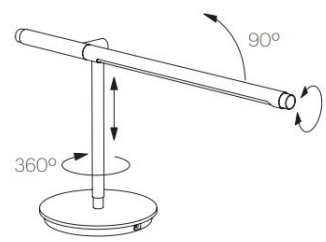

Pablo®

Pablo Brazo LED Table Lamp

LA10529

SOURCE: <https://www.davidvillagelighting.co.uk/product/Pablo-Brazo-LED-Table-Lamp/10000349>

PRODUCT DESCRIPTION

Designer: Pablo Pardo

Pablo Brazo LED Table Lamp

The Pablo Brazo table lamp may appear a simple design however, there is a lot of complexity and adjustability involved in the use of this lamp. The designers made the exterior of the lamp very minimalist in order to highlight its functionality. Ideal as a task light in a workspace, this LED table lamp gives the user full control of the light source. The integrated rotary dimmer allows you to control the light intensity with a simple turn of the end of the light. The adjustable stem allows you to elongate the stem by 18cm and bring the light upwards with ease. This Pablo Brazo task light also is able to rotate 360 degrees from the stem meaning you can light every shadow with precision. The aluminum shade also rotates to direct the beam of light from the light source.

All of these functions elevate this table lamp to become more of a functional task light ideal for working environments. However, the sleek design and minimalist style also mean this light would fit beautifully within the home.

PRODUCT SPECIFICATION

- Light Source:** 9W, 3000K, 400 Lumens
- IP Code:** 20
- Dimming:** Integrated dimmer on the product.
- Dimensions:** Height: 35.5cm - 53.5cm
Base: Ø21.5cm
Length: 67cm
Cable Length: 244cm